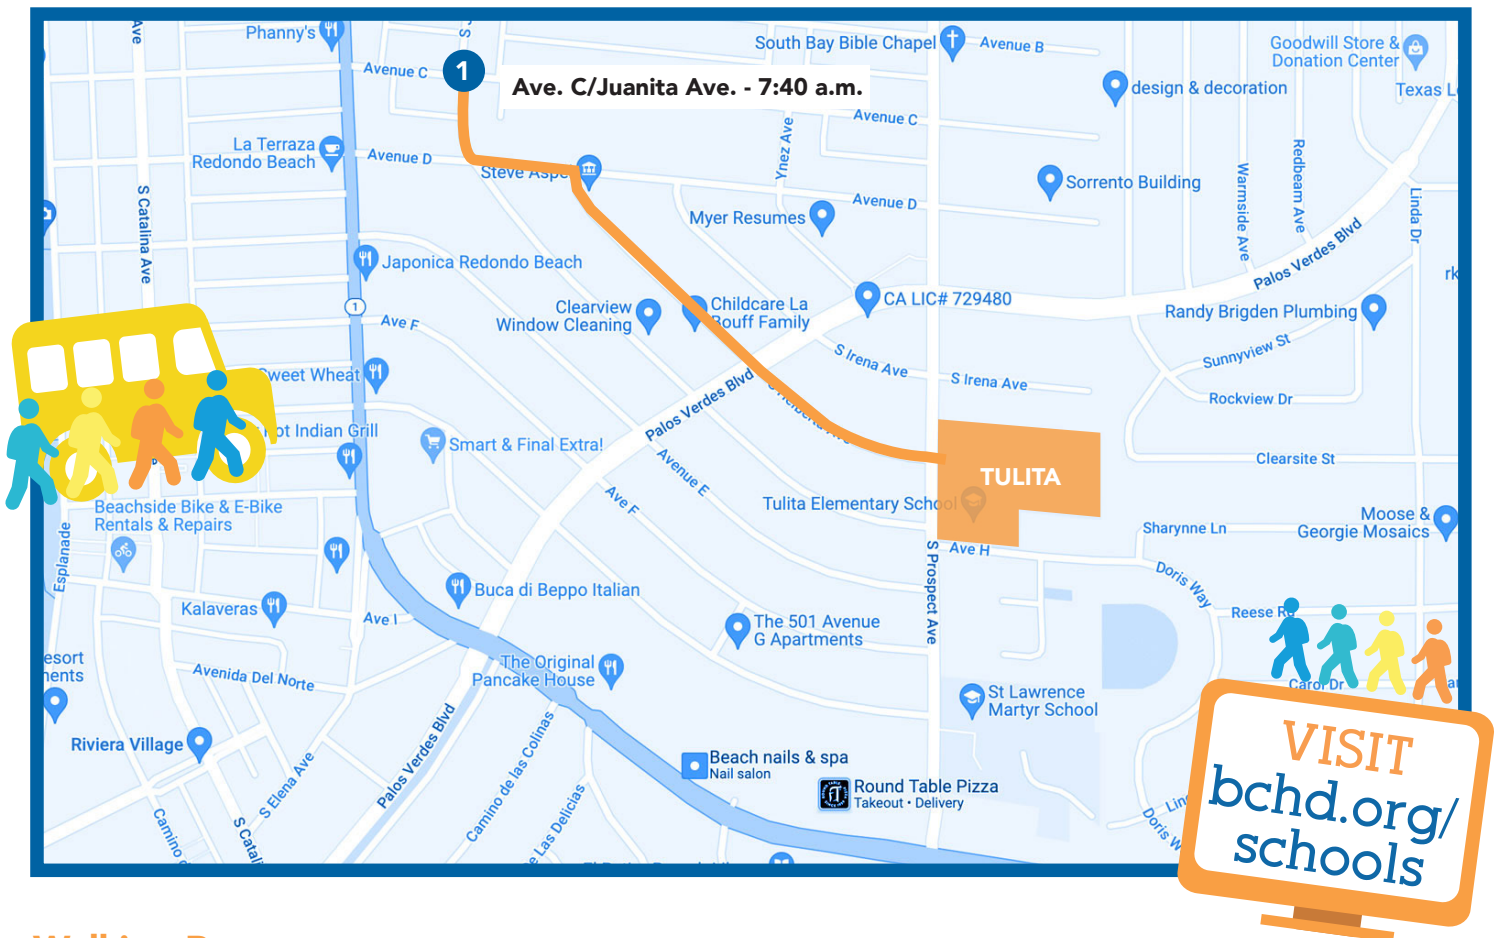

Walking Route

Route 1: Leaves from Ave. C/Juanita Ave. at 7:40 a.m.

Walk and Roll to School Day

More kid-power. Less horsepower.

JOIN OTHER LINCOLN LIONS AND WALK TO SCHOOL!

Join your child at the start of the route or at the point closest to your home.

All walks kickoff on **October 9** - Walk and Roll to School Day

Walking Route

Route 1: Leaves from Perry Ave./Green Ln. at 7:50 a.m.

Walk and Roll to School Day

More kid-power. Less horsepower.

JOIN OTHER WASHINGTON EXPLORERS AND WALK TO SCHOOL!

Join your child at the start of the route or at the point closest to your home.

All walks kickoff on **October 9** - Walk and Roll to School Day

Walking Route

Route 1: Leaves from Meyer Ln./Ralston Ln. at 7:55 a.m.

Walking Routes

Route 1: Leaves from Greenbelt/Robinson St. at 7:50 a.m.

Route 2: Leaves from Nelson Ave./ Blossom Ln. at 7:50 a.m.

Walk and Roll to School Day

More kid-power. Less horsepower.

JOIN OTHER JEFFERSON DOLPHINS AND WALK TO SCHOOL!