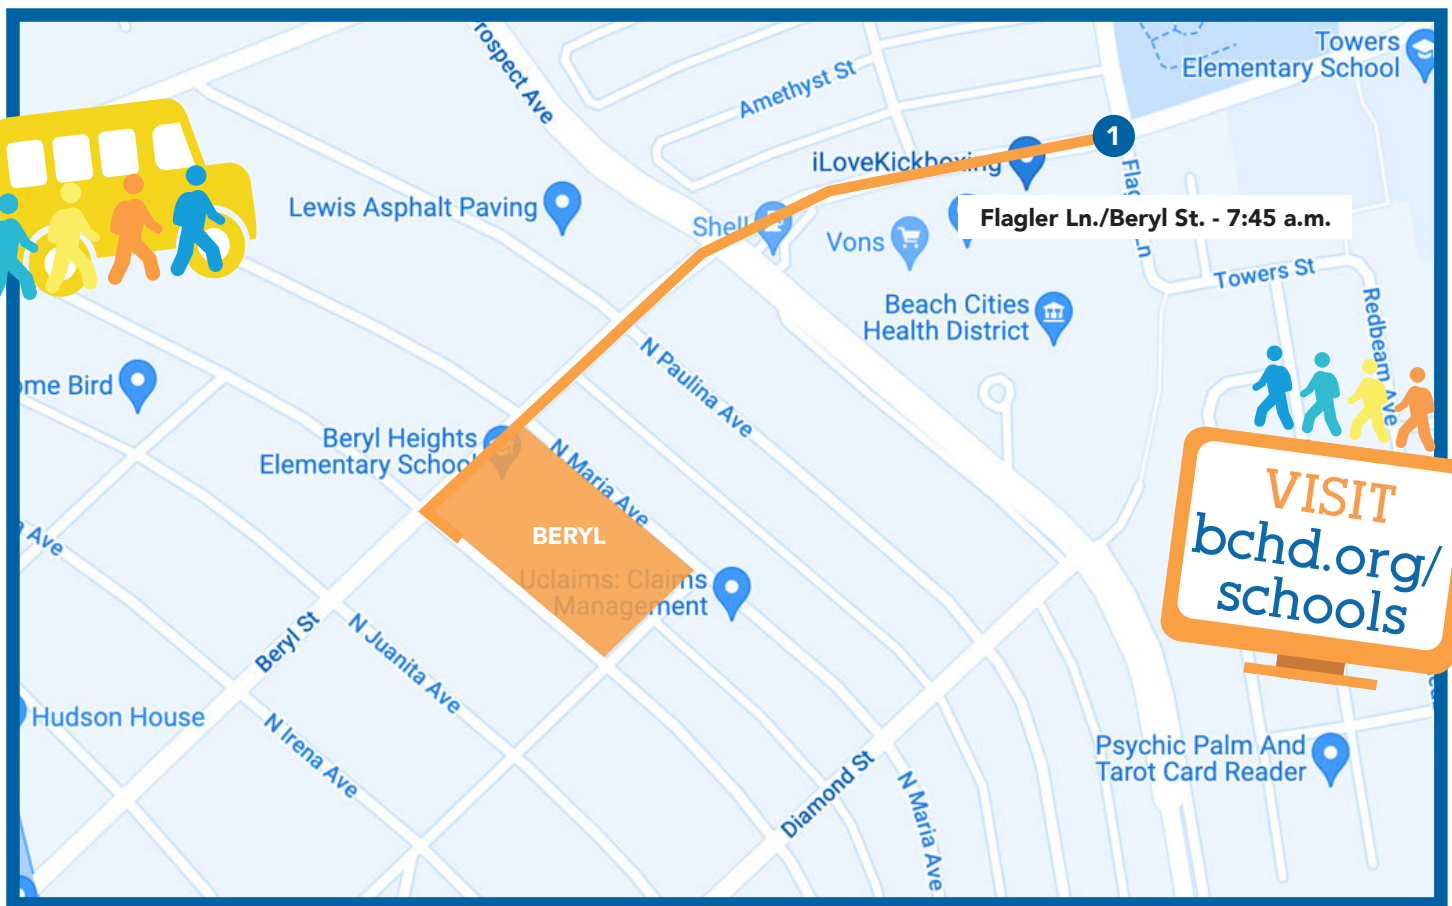

Join your child at the start of the route or at the point closest to your home.

All walks kickoff on **October 9** - Walk and Roll to School Day

Walking Route

Route 1: Leaves from Morgan Ln./Goodman Ln. at 7:45 a.m.

Walking Route

Route 1: Leaves from Herrin St./Ormond Ln. at 7:50 a.m.

Walk and Roll to School Day

More kid-power. Less horsepower.

JOIN OTHER ALTA VISTA WILDCATS AND WALK TO SCHOOL!

Join your child at the start of the route or at the point closest to your home.

All walks kickoff on **October 9** - Walk and Roll to School Day

Walking Routes

Route 1: Leaves from Ruby St./Faye Ln. at 7:50 a.m.

Route 2: Leaves from Sapphire St./S.PCH at 7:45 a.m.

Walk and Roll to School Day

Walking Route

Route 3: Leaves from Flagler Ln./Beryl St. at 7:45 a.m.