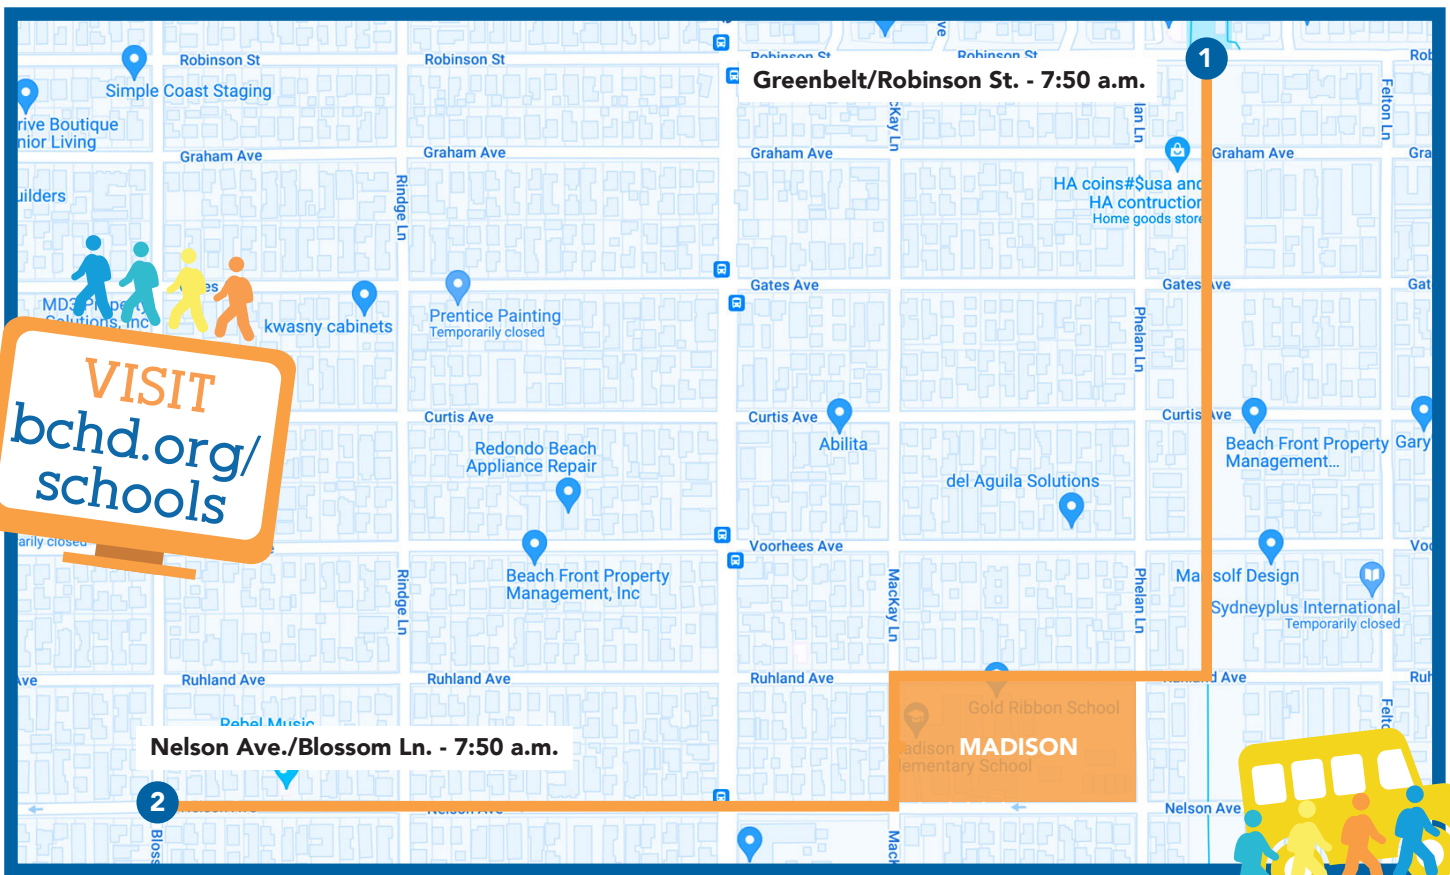

Join your child at the start of the route or at the point closest to your home.

All walks kickoff on **October 9** - Walk and Roll to School Day

Walking Route

Route 1: Leaves from Meyer Ln./Ralston Ln. at 7:55 a.m.

Walk and Roll to School Day

More kid-power. Less horsepower.

JOIN OTHER MADISON COMETS AND WALK TO SCHOOL!

Join your child at the start of the route or at the point closest to your home.

All walks kickoff on **October 9** - Walk and Roll to School Day

Walking Routes

Route 1: Leaves from Greenbelt/Robinson St. at 7:50 a.m.

Route 2: Leaves from Nelson Ave./ Blossom Ln. at 7:50 a.m.

Walk and Roll to School Day

More kid-power. Less horsepower.

JOIN OTHER JEFFERSON DOLPHINS AND WALK TO SCHOOL!

Join your child at the start of the route or at the point closest to your home.

All walks kickoff on **October 9** - Walk and Roll to School Day

Walking Route

Route 1: Leaves from Morgan Ln./Goodman Ln. at 7:45 a.m.