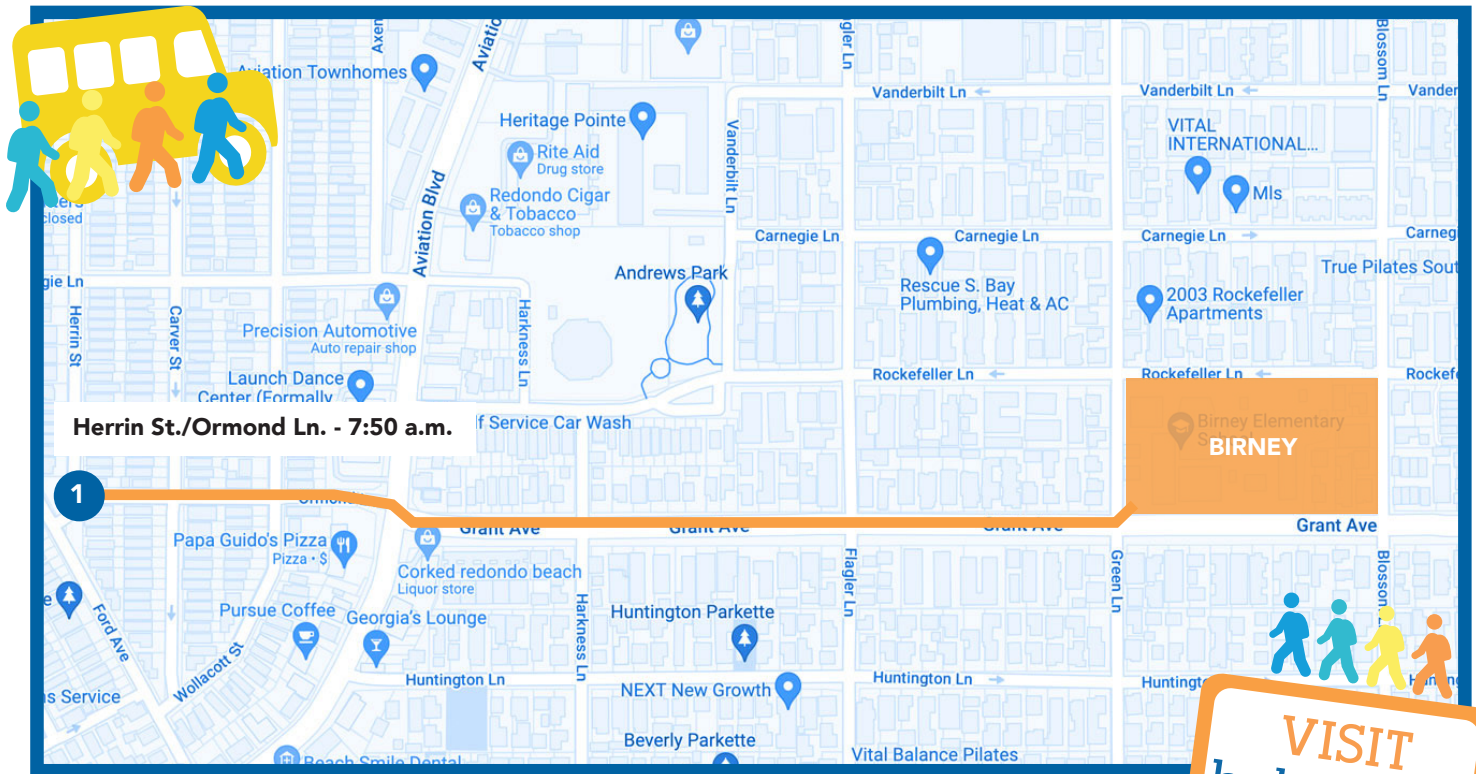

Walking Routes

Route 1: Leaves from Greenbelt/Robinson St. at 7:50 a.m.

Route 2: Leaves from Nelson Ave./ Blossom Ln. at 7:50 a.m.

Walk and Roll to School Day

More kid-power. Less horsepower.

JOIN OTHER JEFFERSON DOLPHINS AND WALK TO SCHOOL!

Join your child at the start of the route or at the point closest to your home.

All walks kickoff on **October 9** - Walk and Roll to School Day

Walking Route

Route 1: Leaves from Morgan Ln./Goodman Ln. at 7:45 a.m.

Walk and Roll to School Day

More kid-power. Less horsepower.

JOIN OTHER BIRNEY BOBCATS AND WALK TO SCHOOL!

Join your child at the start of the route or at the point closest to your home.

All walks kickoff on **October 9** - Walk and Roll to School Day

Walking Route

Route 1: Leaves from Herrin St./Ormond Ln. at 7:50 a.m.

Walk and Roll to School Day

More kid-power. Less horsepower.

JOIN OTHER ALTA VISTA WILDCATS AND WALK TO SCHOOL!

Join your child at the start of the route or at the point closest to your home.