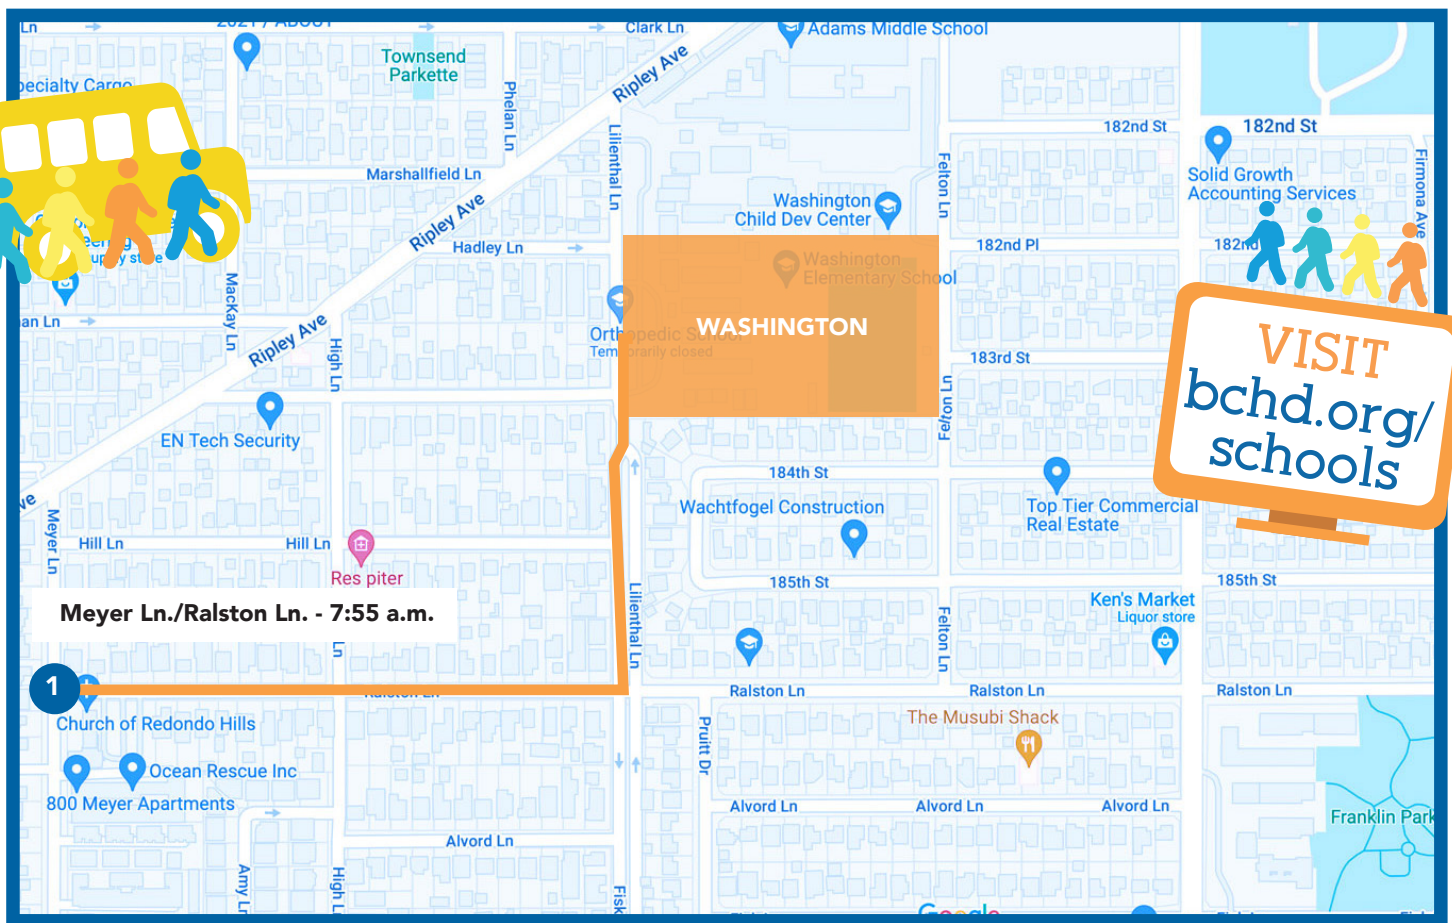

Walking Route

Route 1: Leaves from Ave. C/Juanita Ave. at 7:40 a.m.

Walk and Roll to School Day

More kid-power. Less horsepower.

JOIN OTHER LINCOLN LIONS AND WALK TO SCHOOL!

Join your child at the start of the route or at the point closest to your home.

All walks kickoff on **October 9** - Walk and Roll to School Day

Walking Route

Route 1: Leaves from Perry Ave./Green Ln. at 7:50 a.m.

Walk and Roll to School Day

More kid-power. Less horsepower.

JOIN OTHER WASHINGTON EXPLORERS AND WALK TO SCHOOL!

Join your child at the start of the route or at the point closest to your home.

All walks kickoff on **October 9** - Walk and Roll to School Day

Walking Route

Route 1: Leaves from Meyer Ln./Ralston Ln. at 7:55 a.m.

Walking Routes

Route 1: Leaves from Greenbelt/Robinson St. at 7:50 a.m.

Route 2: Leaves from Nelson Ave./ Blossom Ln. at 7:50 a.m.

Walk and Roll to School Day

More kid-power. Less horsepower.

JOIN OTHER JEFFERSON DOLPHINS AND WALK TO SCHOOL!