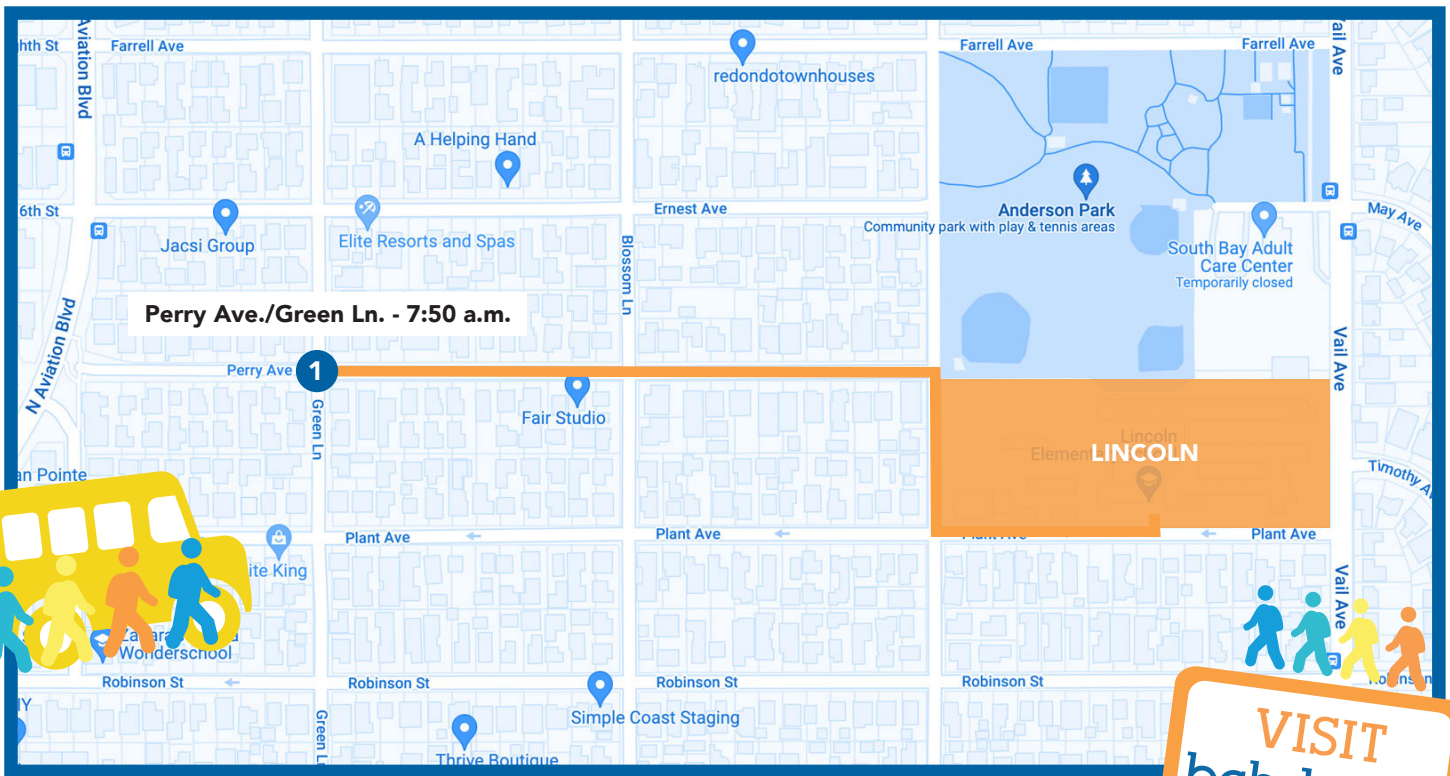

Walking Route

Route 1: Leaves from Ave. C/Juanita Ave. at 7:40 a.m.

Walk and Roll to School Day

More kid-power. Less horsepower.

JOIN OTHER LINCOLN LIONS AND WALK TO SCHOOL!

Join your child at the start of the route or at the point closest to your home.

All walks kickoff on **October 9** - Walk and Roll to School Day

Walking Route

Route 1: Leaves from Perry Ave./Green Ln. at 7:50 a.m.

Walk and Roll to School Day

More kid-power. Less horsepower.

JOIN OTHER WASHINGTON EXPLORERS AND WALK TO SCHOOL!

Join your child at the start of the route or at the point closest to your home.

All walks kickoff on **October 9** - Walk and Roll to School Day

Walking Route

Route 1: Leaves from Meyer Ln./Ralston Ln. at 7:55 a.m.

Walking Routes

Route 1: Leaves from Greenbelt/Robinson St. at 7:50 a.m.

Route 2: Leaves from Nelson Ave./ Blossom Ln. at 7:50 a.m.

Walk and Roll to School Day

More kid-power. Less horsepower.

JOIN OTHER JEFFERSON DOLPHINS AND WALK TO SCHOOL!