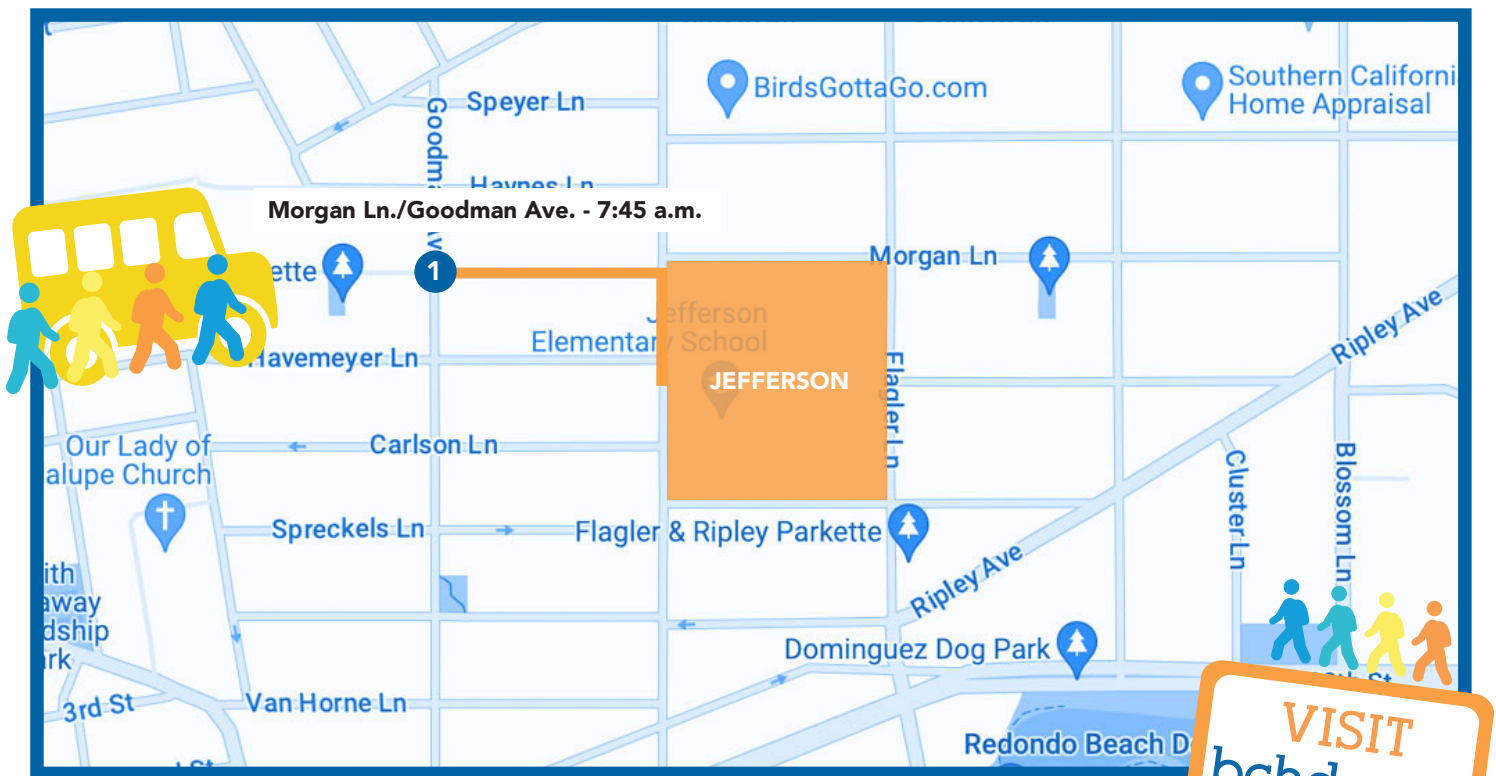

Join your child at the start of the route or at the point closest to your home.

All walks kickoff on **October 9** - Walk and Roll to School Day

Walking Route

Route 1: Leaves from Meyer Ln./Ralston Ln. at 7:55 a.m.

Walking Routes

Route 1: Leaves from Greenbelt/Robinson St. at 7:50 a.m.

Route 2: Leaves from Nelson Ave./ Blossom Ln. at 7:50 a.m.

Walk and Roll to School Day

More kid-power. Less horsepower.

JOIN OTHER JEFFERSON DOLPHINS AND WALK TO SCHOOL!

Join your child at the start of the route or at the point closest to your home.

All walks kickoff on **October 9** - Walk and Roll to School Day

Walking Route

Route 1: Leaves from Morgan Ln./Goodman Ln. at 7:45 a.m.

Walking Route

Route 3: Leaves from Flagler Ln./Beryl St. at 7:45 a.m.