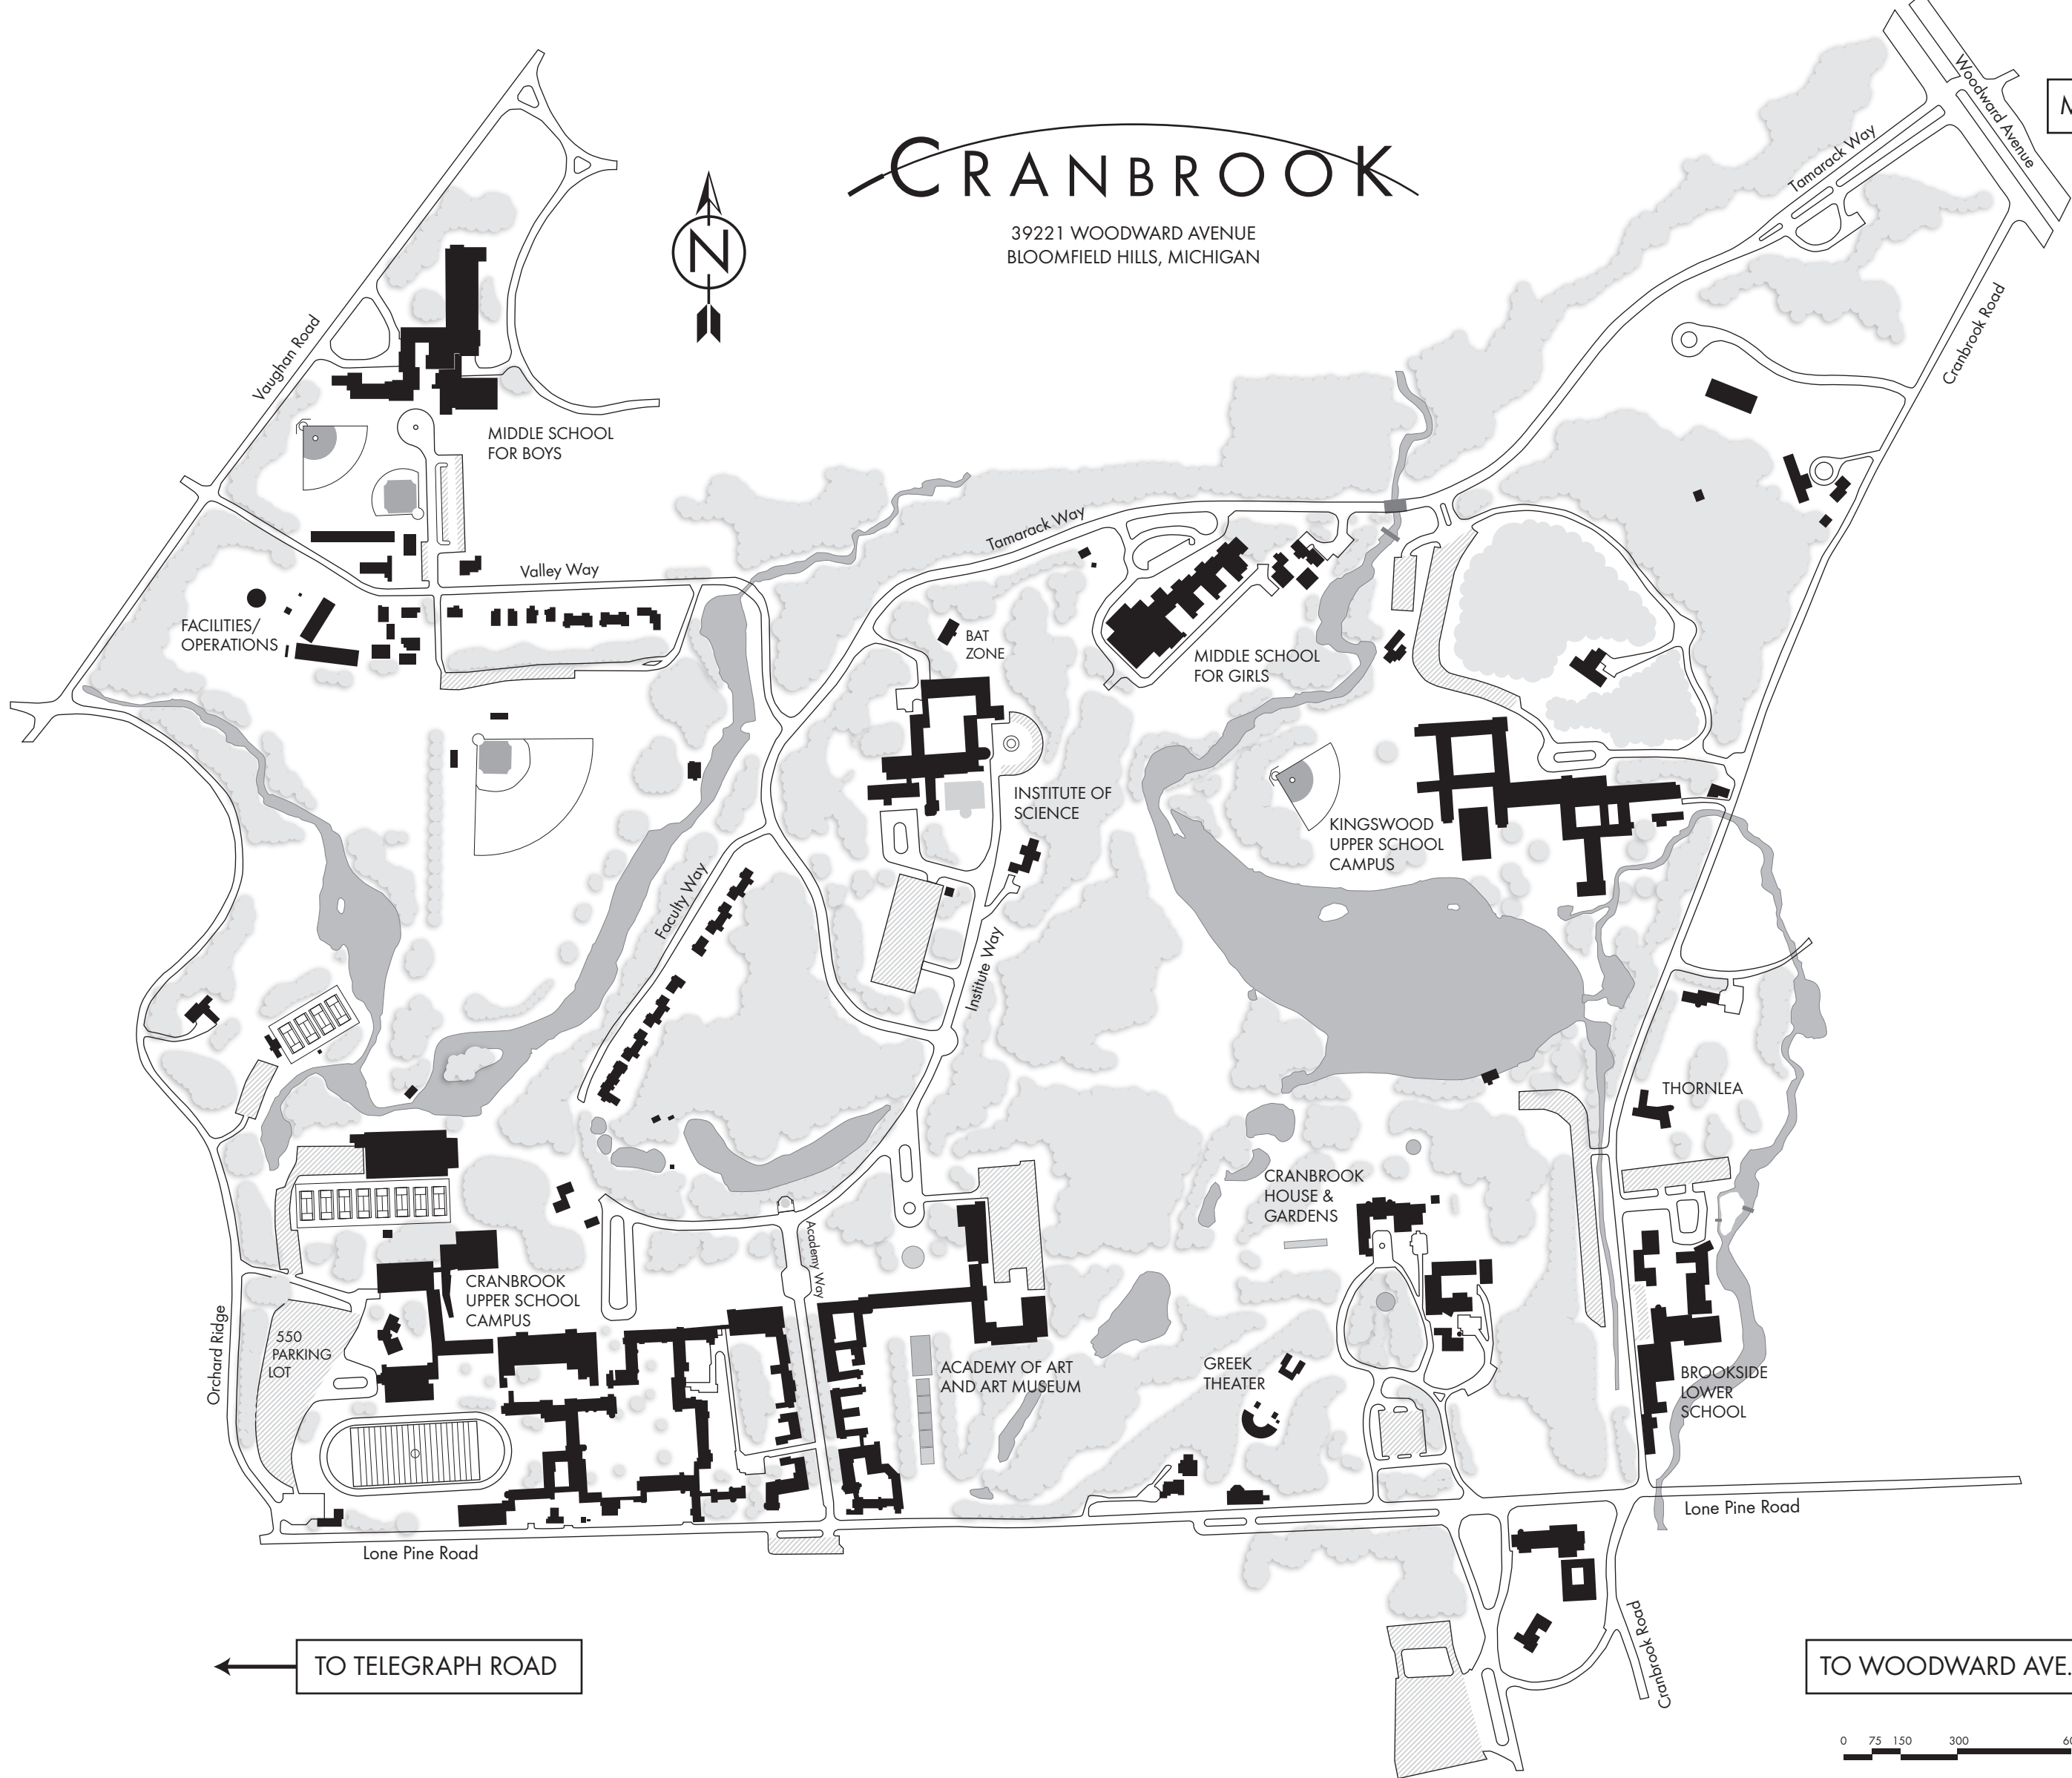

# CRANBROOK

39221 WOODWARD AVENUE  
BLOOMFIELD HILLS, MICHIGAN

MAIN ENTRANCE

FACILITIES/  
OPERATIONS

MIDDLE SCHOOL  
FOR BOYS

Valley Way

Tamarack Way

BAT ZONE

MIDDLE SCHOOL  
FOR GIRLS

INSTITUTE OF  
SCIENCE

KINGSWOOD  
UPPER SCHOOL  
CAMPUS

Faculty Way

Institute Way

THORNLEA

CRANBROOK  
HOUSE &  
GARDENS

CRANBROOK  
UPPER SCHOOL  
CAMPUS

ACADEMY OF ART  
AND ART MUSEUM

GREEK  
THEATER

BROOKSIDE  
LOWER  
SCHOOL

Orchard Ridge

550  
PARKING  
LOT

Academy Way

Lone Pine Road

Lone Pine Road

Cranbrook Road

← TO TELEGRAPH ROAD

TO WOODWARD AVE. →