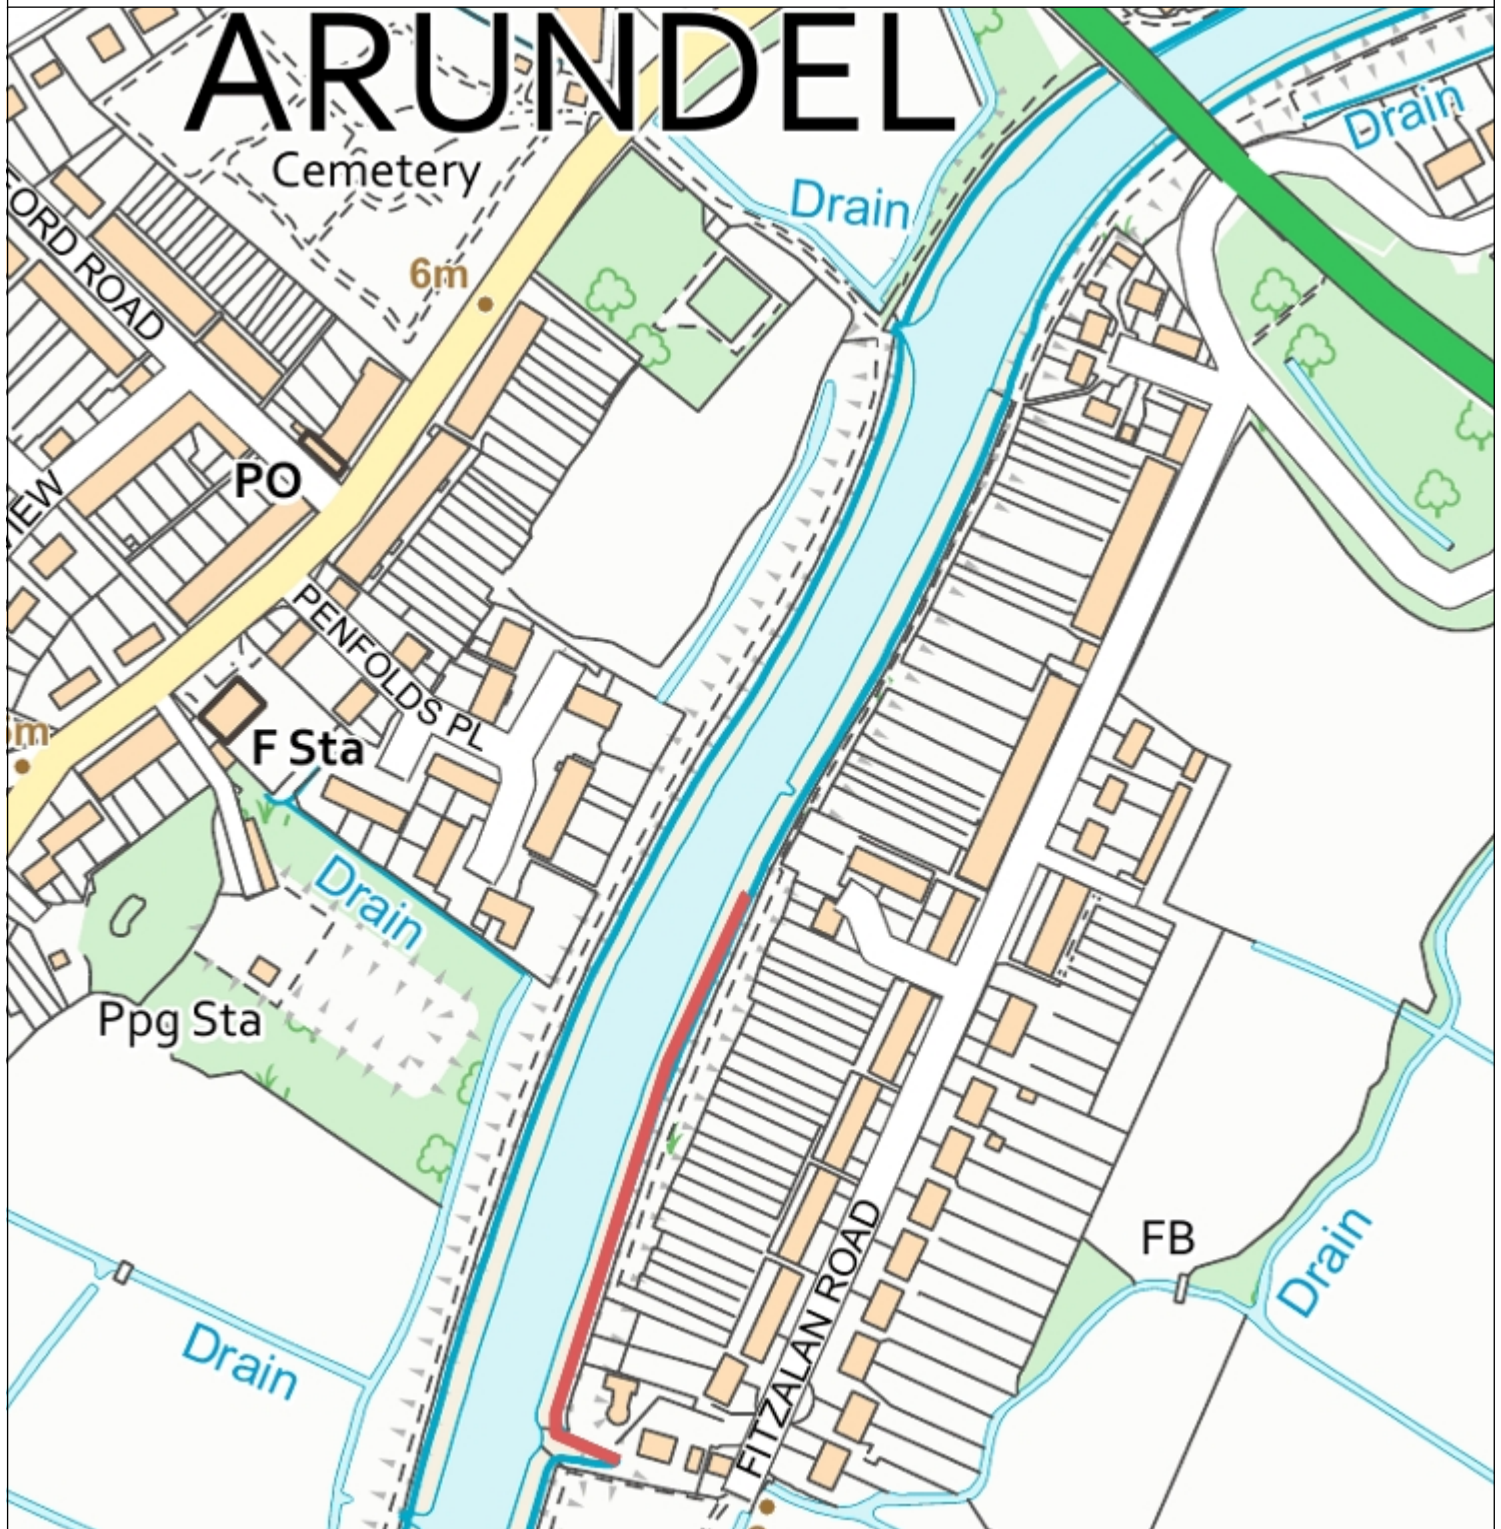

Tidal defence - Zone 6: design extent

© Crown Copyright and database right 2020. Ordnance Survey licence number 100024198.

Legend

1:2,500