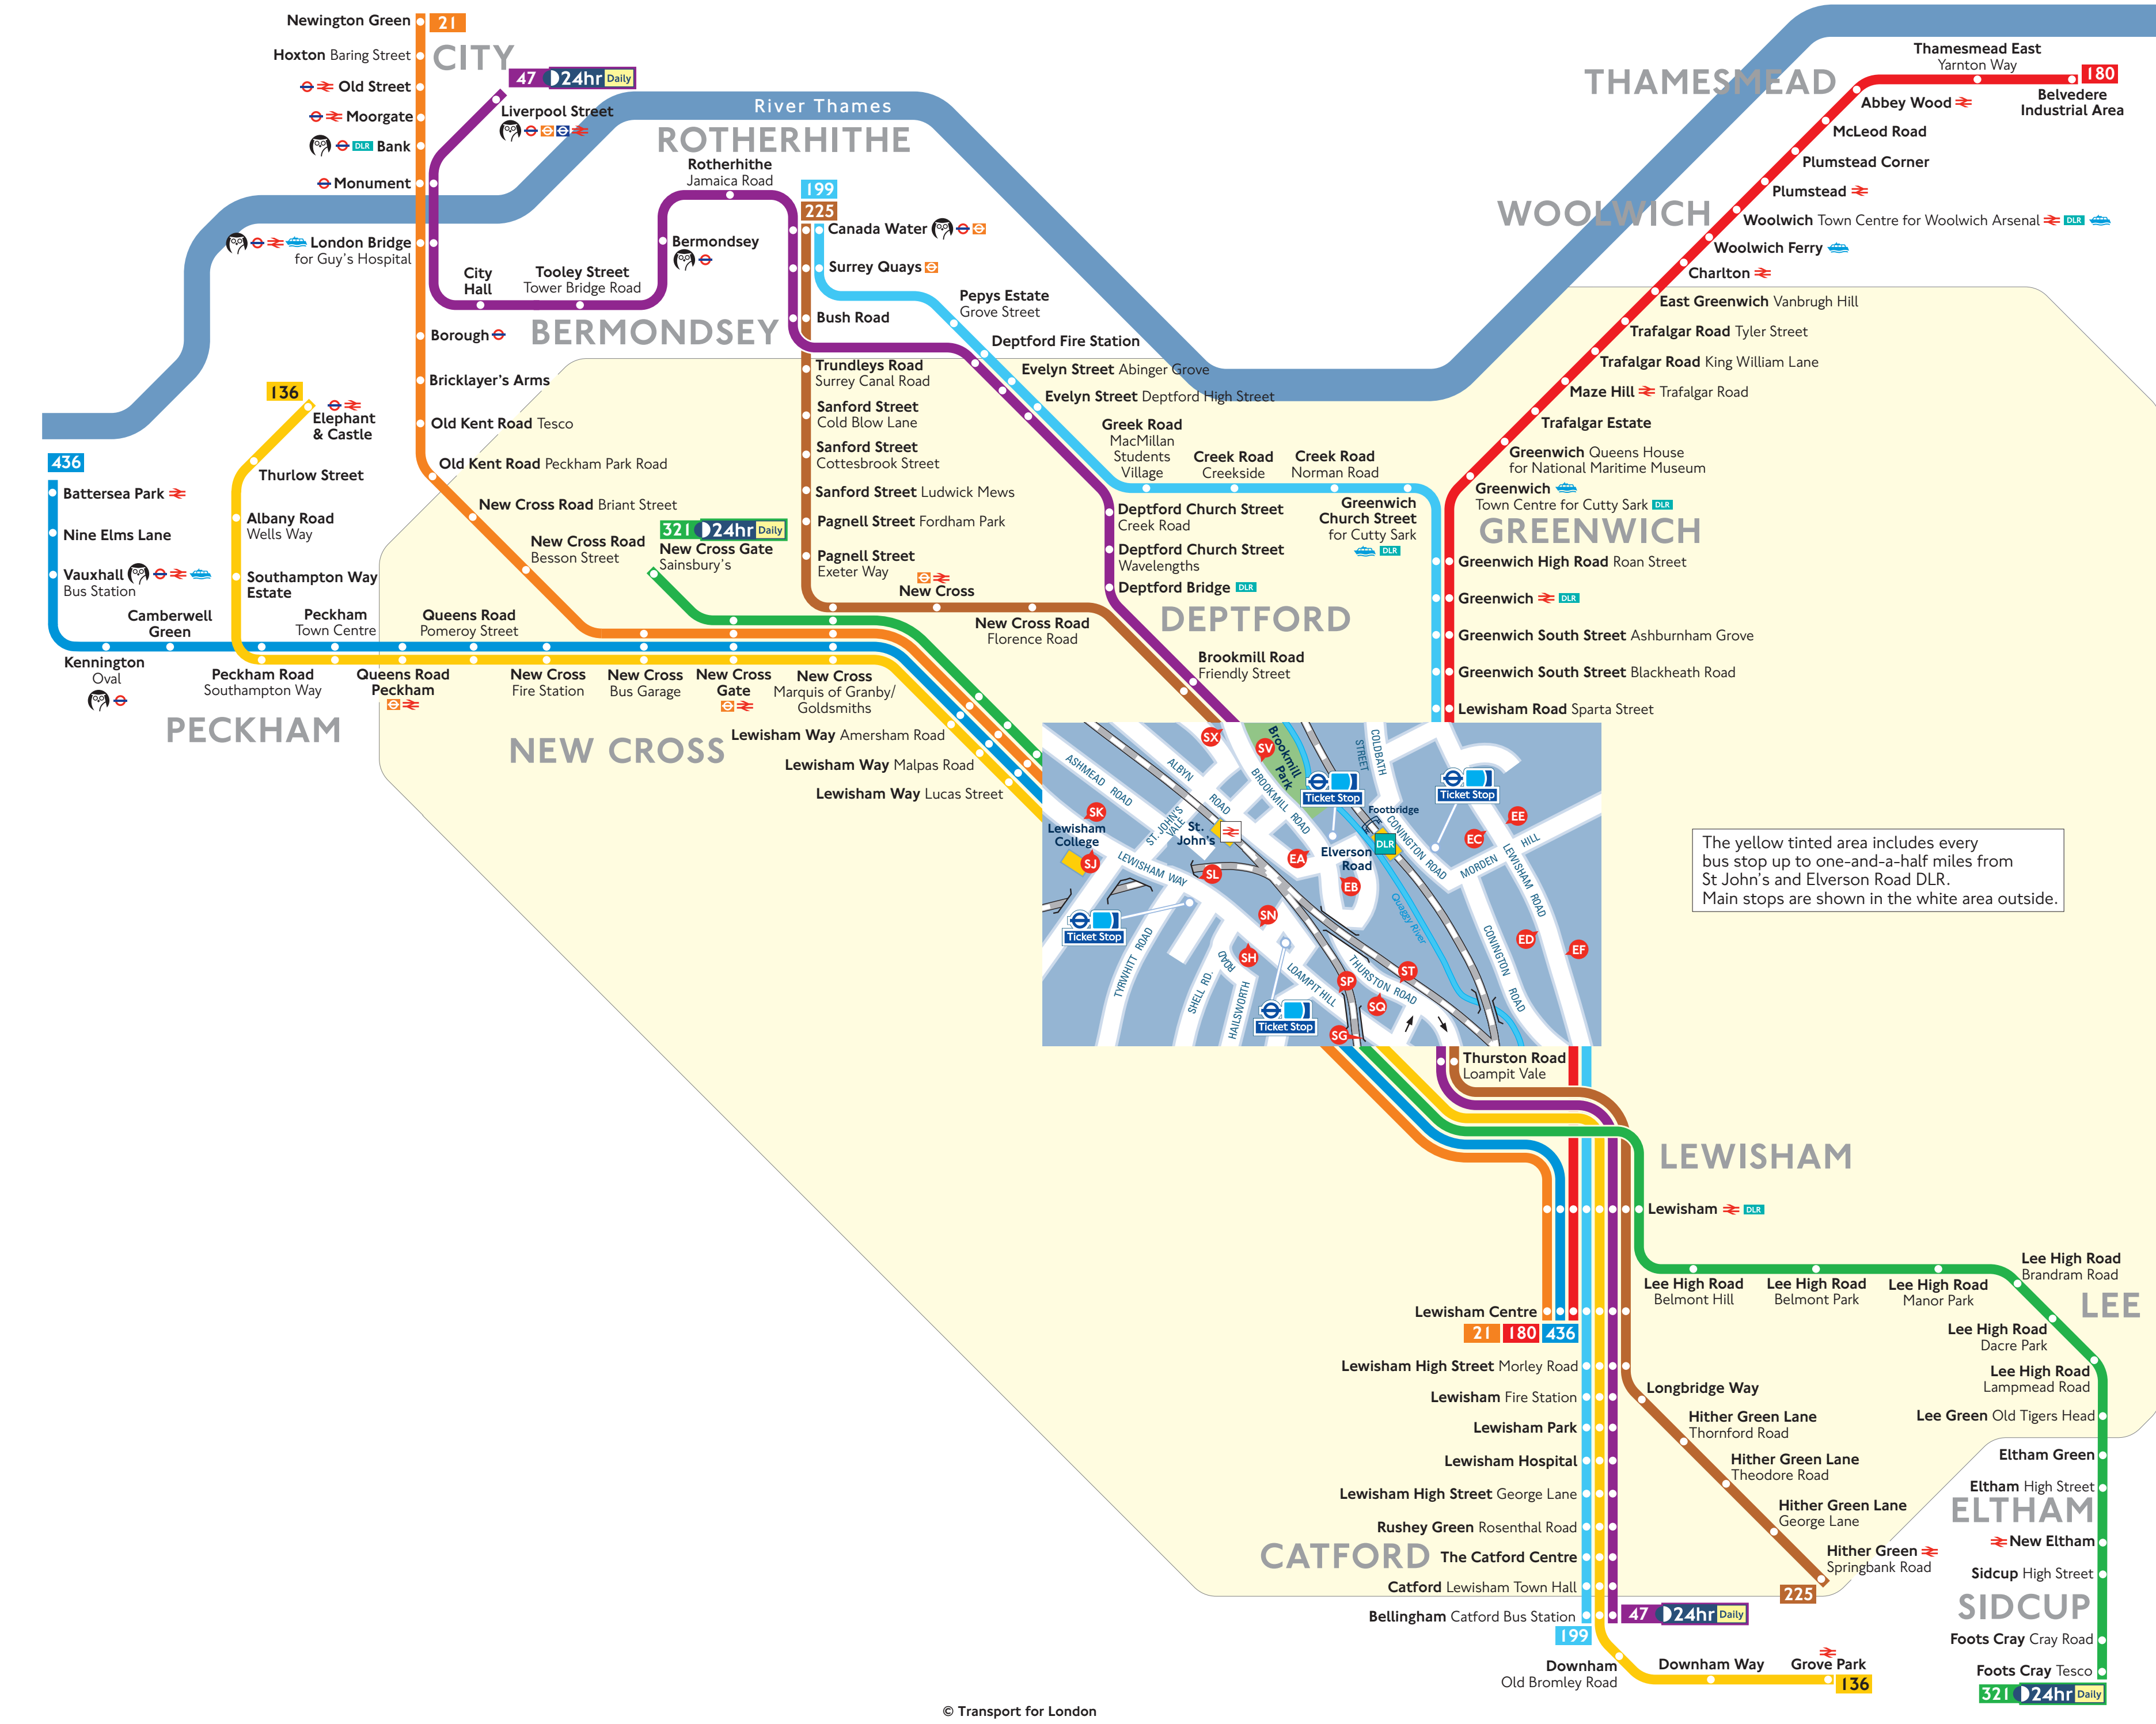

Bus map

Destination finder

Destination finder

Route finder

Night Buses

Bus route	Towards	Bus stops
N21	Bexleyheath	Bexleyheath, Elverson Road
N89	Trafalgar Square	Trafalgar Square, Elverson Road
N136	Erith	Erith, Elverson Road
N199	Chislehurst	Chislehurst, Elverson Road
	Orford Circus	Orford Circus, Elverson Road
	St. Mary Cray	St. Mary Cray, Elverson Road
	Trafalgar Square	Trafalgar Square, Elverson Road

Key

- 21 Day buses in black
- N21 Night buses in blue
- Connections with London Underground
- Connections with London Overground
- Connections with TfL Rail
- Connections with National Rail
- Connections with DLR
- Connections with river boats
- Tube station with 24-hour service Friday and Saturday nights

Ways to pay

National Rail Enquiries

Online nationalrail.co.uk

NRE App Free National Rail Enquiries app for iOS and Android

Social Media facebook.com/nationalrailenq @nationalrailenq

Contact Centre 03457 48 49 50

Traintracker™ Text 8 49 50

Taxis

Book a London Taxi Dial-A-Cab – 020 7253 5000 Radio Taxis – 020 7272 0272

Transport for London

Online www.tfl.gov.uk

24 hour Travel Information 0343 222 1234