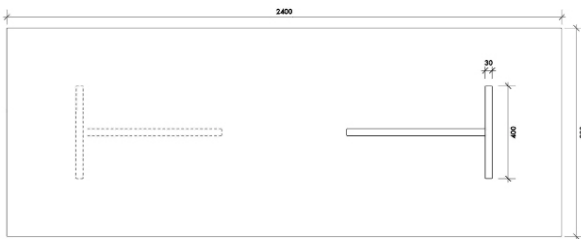

Dimensions

---

dzek

Dzek Limited
31 Oval Road
London
NW1 7EA

+ 44 (0)207 419 1937
studio@dzekdzekdzek.com
www.dzekdzekdzek.com
All content © 2019 Dzek Limited