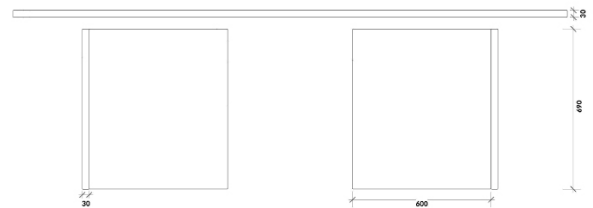

Dimensions

---

dzek

Dzek Limited
31 Oval Road
London
NW1 7EA

+ 44 (0)207 419 1937
studio@dzekdzekdzek.com
www.dzekdzekdzek.com
All content © 2019 Dzek Limited