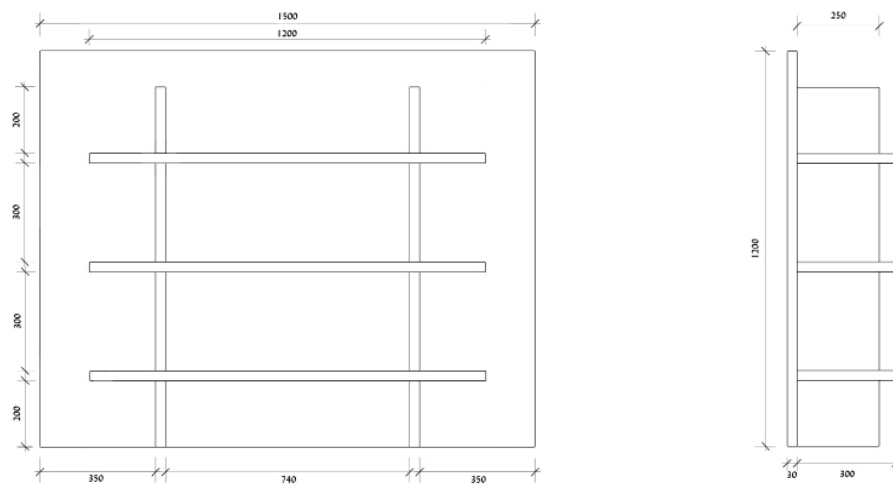

## Marmoreal Library - Low

Design	Max Lamb
Material	Marmoreal Engineered Marble
Dimensions	1500w x 330d x 1200h mm
Weight	260kg
Origin	Designed and Handmade in England
Production	Open Series

### Dimensions