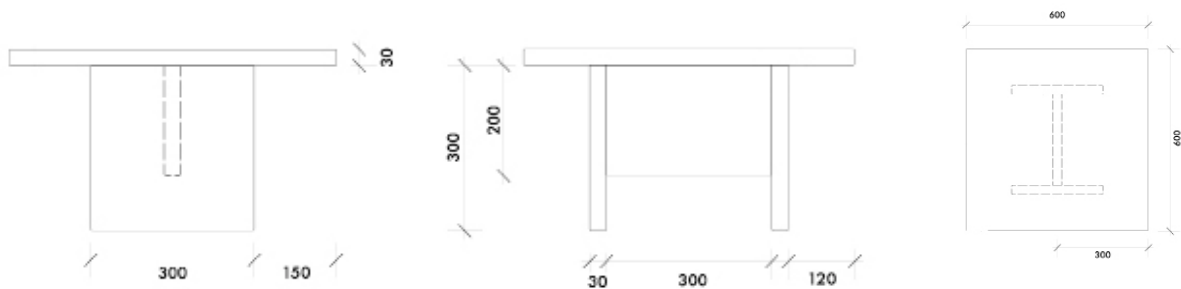

dzek

Marmoreal Low Table

Design	Max Lamb
Material	Marmoreal Engineered Marble
Dimensions	600w x 600d x 330h mm
Weight	47kg
Origin	Designed and Handmade in England
Production	Open Series

Dimensions

dzek

Dzek Limited
31 Oval Road
London
NW1 7EA