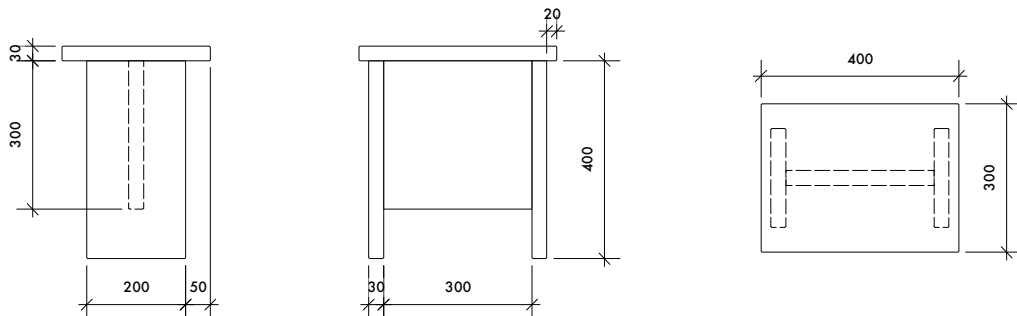

## Marmoreal Stool

Design	Max Lamb
Material	Marmoreal
Dimensions	400w x 300d x 430h mm
Weight	16kg
Origin	Designed in England, 2014
Production	Open Series

### Dimensions