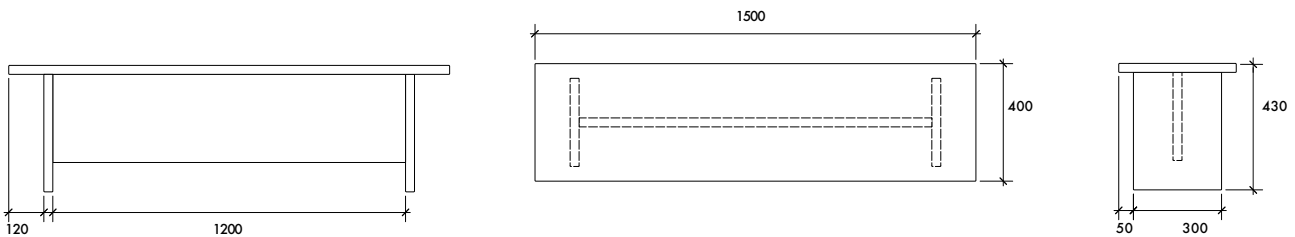

## Marmoreal Bench

Design	<b>Max Lamb</b>
Material	<b>Marmoreal Engineered Marble</b>
Dimensions	<b>1500w x 400d x 430h mm</b>
Weight	<b>92kg</b>
Origin	<b>Designed in England</b>
Production	<b>Open Series</b>

### Dimensions