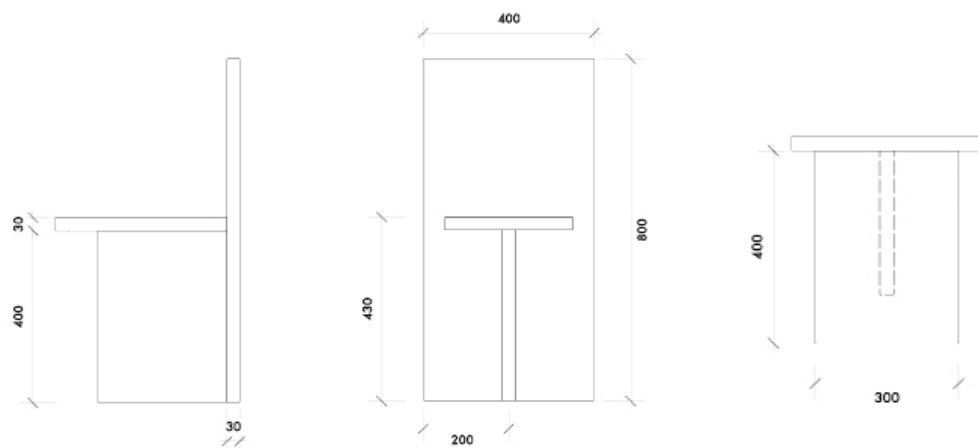

## Marmoreal Chair

Design	<b>Max Lamb</b>
Material	<b>Marmoreal Engineered Marble</b>
Dimensions	<b>400w x 430d x 800h mm</b>
Weight	<b>44kg</b>
Origin	<b>Designed in England</b>
Production	<b>Open Series</b>

### Dimensions