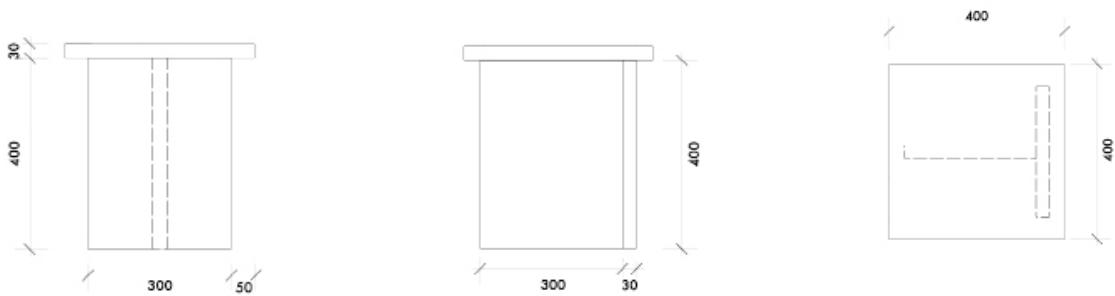

Dimensions

dzek

Dzek Limited
31 Oval Road
London
NW1 7EA

+ 44 (0)207 419 1937
studio@dzekdzekdzek.com
www.dzekdzekdzek.com
All content © 2019 Dzek Limited