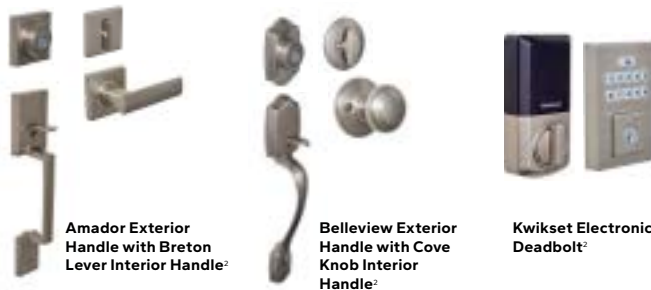

* Requires the Pella Insynctive App on a smart device, an Insynctive Bridge and a wireless home internet router with internet connection.

Entry Door Hardware

Entry Door Hardware

Pella offers four stunning collections to complement your project's style, architecture and coordinating window hardware. Classic, modern and rustic collections created in partnership with Baldwin® the #1 premium hardware brand.

Classic Hardware Collection

BALDWIN

Choose timeless pieces from the Classic Collection for a look that will never go out of style.

Finishes:

Modern Hardware Collection

BALDWIN

Achieve the ultimate contemporary look with the sleek finishes of Modern hardware.

Finishes:

Rustic Hardware Collection

BALDWIN

Stand out with bold looks from the Rustic Collection, and create an utterly unique aesthetic.

Finishes:

Essential Hardware Collection

BALDWIN

Elevate your style and transform your home with an elegant selection of Essential hardware.