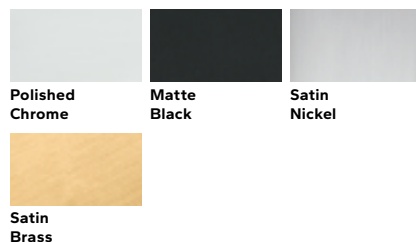

Prefinished Stains

Golden Oak

Early American

Provincial

Red Mahogany

Dark Mahogany

Charcoal

Painted Fiberglass or Steel

White

Classic White

Pearl Gray

Soft Linen

Wolf Gray

Almond

Putty

Fossil

Classic Hardware Collection

BALDWIN

Choose timeless pieces from the Classic Collection for a look that will never go out of style.

Finishes:

Modern Hardware Collection

BALDWIN

Achieve the ultimate contemporary look with the sleek finishes of Modern hardware.

Finishes:

Rustic Hardware Collection

BALDWIN

Stand out with bold looks from the Rustic Collection, and create an utterly unique aesthetic.

Finishes:

Essential Hardware Collection

BALDWIN

Elevate your style and transform your home with an elegant selection of Essential hardware.