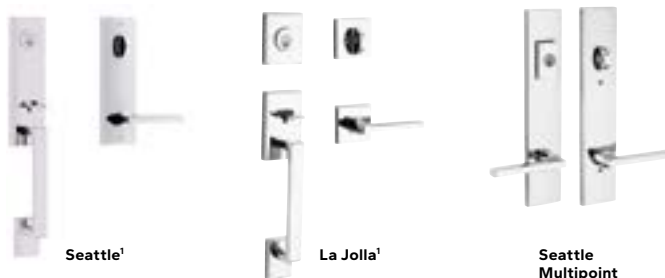

Chord

Double Water

Pear

Satin Etch

Narrow Reed

Added Peace of Mind

Integrated Security Sensors

Integrated wireless security sensors maintain aesthetics, streamline security installation and ensure no warranty loss is caused by post-installation drilling. Sensors can be monitored via the free Pella Insynctive® mobile app and are compatible with major security panel systems.* For more information, go to connectpella.com.

* Requires the Pella Insynctive App on a smart device, an Insynctive Bridge and a wireless home internet router with internet connection.

Entry Door Hardware

Entry Door Hardware

Pella offers four stunning collections to complement your project's style, architecture and coordinating window hardware. Classic, modern and rustic collections created in partnership with Baldwin® the #1 premium hardware brand.

Classic Hardware Collection

BALDWIN

Choose timeless pieces from the Classic Collection for a look that will never go out of style.

Finishes:

Modern Hardware Collection

BALDWIN

Achieve the ultimate contemporary look with the sleek finishes of Modern hardware.

Finishes:

Rustic Hardware Collection

BALDWIN

Stand out with bold looks from the Rustic Collection, and create an utterly unique aesthetic.

Finishes:

Essential Hardware Collection

BALDWIN

Elevate your style and transform your home with an elegant selection of Essential hardware.