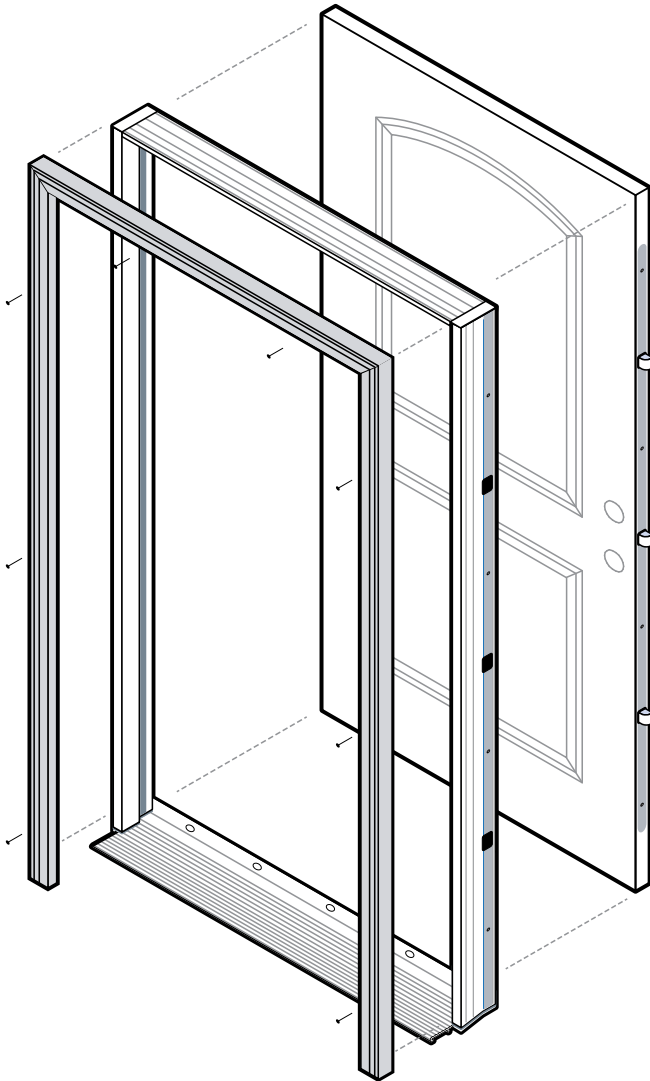

Pella® Entry Doors

#1 preferred entry door brand by homeowners.*

A curated collection of fiberglass and steel entry doors delivering dependable performance and inspired designs.

Rendering shown with all available options.

- **Whole home solution**
  Trust Pella to be your whole project solution with our complete offering of windows, patio doors and entry doors. Support is available where and when you need it with trusted national, regional and local partners in sales and installation.
- **Innovative security sensors**
  Our integrated security sensors are factory-installed and integrated directly into the entry door system. Preserving the beauty and warranty of a Pella entry door while increasing peace of mind, they can be used with the free Pella Insynctive® app and integrate with many home security systems.
- **Premium hardware**
  Pella has partnered with Baldwin®, the #1 premium hardware brand to create three stunning collections to complement your project's style, architecture and coordinating window hardware.
- **Variety of panel materials**
  Available in fiberglass and steel, our collection of entry doors can meet the needs of your design vision, while providing exceptional performance and energy efficiency.
- **Rot-resistant frame system**
  Pella's complete panel and frame system for fiberglass and steel entry doors is made of a rigid closed cell poly-fiber material and is engineered to be exceptionally energy efficient. It does not absorb moisture and is rot resistant, reducing potential callbacks.
- **Energy-efficient panels**
  Our fiberglass and steel entry doors feature solid polyurethane foam-filled panels to increase energy efficiency and ensure years of exceptional performance.
- **Desired, on-trend colors**
  Select from a curated color collection, created in collaboration with the team at Sherwin-Williams DesignHouse for Performance Coatings. They are designed to complement Pella windows and patio doors and coordinate with other exterior finishes, including siding, roofing, stone and shingles.
- **Most popular styles**
  With the most popular panel styles, we've made the selection process for your next project faster and easier. With a panel offering that fits every home style, you can help fulfill your customer's desired aesthetic.
- **Available impact options**
  Offering panel and glass options for impact-certification, Pella's fiberglass and steel panels and frame system allow for code compliance. See performance details at PellaADM.com for more information.

Pella® entry doors are backed by some of the strongest warranties in the business.²

Pella entry door fiberglass systems with composite exterior frames are backed by the Pella Limited Lifetime Warranty. The Pella 20/10 Limited Warranty is the standard warranty for all steel and wood entry doors from Pella.

* Study of homeowner perceptions of leading national brands. Study commissioned by Pella, 2019.