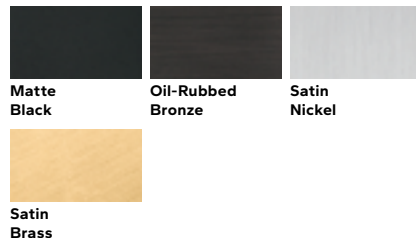

Prefinished Stains

Golden Oak

Early American

Provincial

Red Mahogany

Dark Mahogany

Charcoal

Painted Fiberglass or Steel

Chord

Double Water

Pear

Satin Etch

Narrow Reed

Added Peace of Mind

Integrated Security Sensors

Integrated wireless security sensors maintain aesthetics, streamline security installation and ensure no warranty loss is caused by post-installation drilling. Sensors can be monitored via the free Pella Insynctive® mobile app and are compatible with major security panel systems.* For more information, go to connectpella.com.

* Requires the Pella Insynctive App on a smart device, an Insynctive Bridge and a wireless home internet router with internet connection.

Entry Door Hardware

Entry Door Hardware

Pella offers four stunning collections to complement your project's style, architecture and coordinating window hardware. Classic, modern and rustic collections created in partnership with Baldwin® the #1 premium hardware brand.

Classic Hardware Collection

BALDWIN

Choose timeless pieces from the Classic Collection for a look that will never go out of style.

Finishes:

Modern Hardware Collection

BALDWIN

Achieve the ultimate contemporary look with the sleek finishes of Modern hardware.