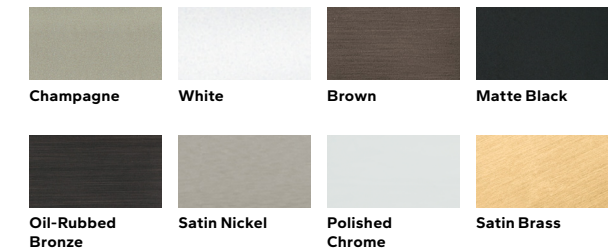

Product Specifications

Window & Patio Door Styles	Min. Width	Min. Height	Max. Width	Max. Height	Performance Class & Grade	Performance Values			Frame / Install
						U-Factor	SHGC	STC	
Awning	13-3/4"	13-3/4"	73"	73"	LC30-CW50	0.19-0.48	0.15-0.55	26-34	Pella Steady Set™, Fold-out Fin, Block Frame, EnduraClad Exterior Trim / Brickmould
Casement	13-3/4"	13-3/4"	47"	108"	R30-CW50	0.19-0.48	0.15-0.54	26-34	
Fixed Casement/Fixed Awning	10"	13-3/4"	144"	144"	CW30-CW50	0.16-0.50	0.16-0.50	28-33	
In-Swing Hinged Patio Door (Single)	24"	48"	48"	119-1/2"	LC40-LC55	0.25-0.29	0.14-0.40	31-35	Fold-out Fin, Block Frame, EnduraClad Exterior Trim / Brickmould,
In-Swing Hinged Patio Door (Double)	48"	79-1/2"	96"	119-1/2"	LC40-LC55	0.25-0.29	0.14-0.40	31-35	
Out-Swing Hinged Patio Door (Single)	24"	48"	48"	119-1/2"	LC40-LC70	0.25-0.30	0.14-0.39	30-36	
Out-Swing Hinged Patio Door (Double)	48"	48"	96"	119-1/2"	LC40-LC70	0.25-0.30	0.14-0.39	30-36	
Sliding Patio Door (O)	30-3/4"	74"	60-7/8"	119-1/2"	LC30-LC70	0.25-0.31	0.18-0.51	-	
Sliding Patio Door (OX, XO)	59-1/4"	74"	119-1/4"	119-1/2"	LC30-LC65	0.25-0.31	0.18-0.51	29-35	
Sliding Patio Door (OXO)	90"	74"	180"	119-1/2"	LC30-LC45	0.25-0.31	0.18-0.51	-	
Sliding Patio Door (OXXO)	116-1/8"	74"	236-1/8"	119-1/2"	LC25-LC40	0.25-0.31	0.18-0.51	-	
Multi-Slide Patio Door	41-7/8"	50-1/2"	713-5/8"	119-1/2"	R15-LC25³	0.30-0.36	0.15-0.46	31	
Bifold Patio Door	32-1/8"	41"	425-7/8"	119-1/2"	R15-LC25³	0.26-0.44	0.13-0.45	-	

Window sizes available in 1/8" increments
Special sizes available. For more information regarding performance, visit pella.com/performance. For more information regarding frame and installation types, visit PellaADM.com.

Grilles

Integral Light Technology^{®4}