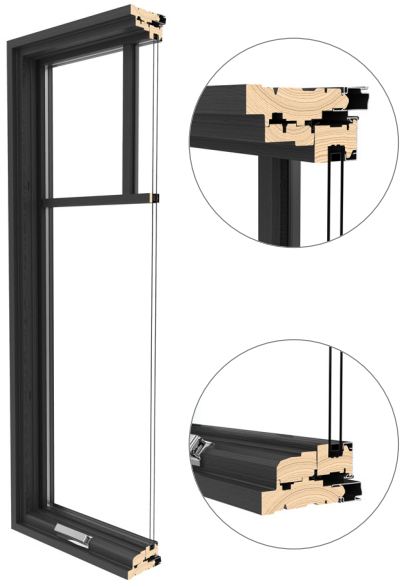

Pella® Reserve™

Contemporary Clad/Wood

Simple and sophisticated designs that embody the tenets of pure, contemporary style.

Interior