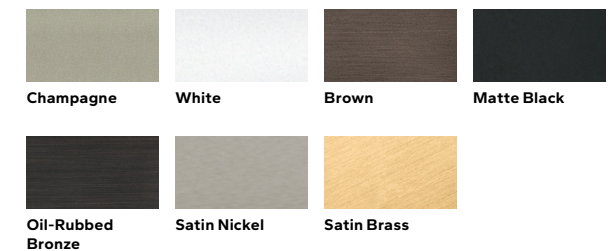

Essential Collection

Elevate your style and transform a home with elegant selections.

Finishes: