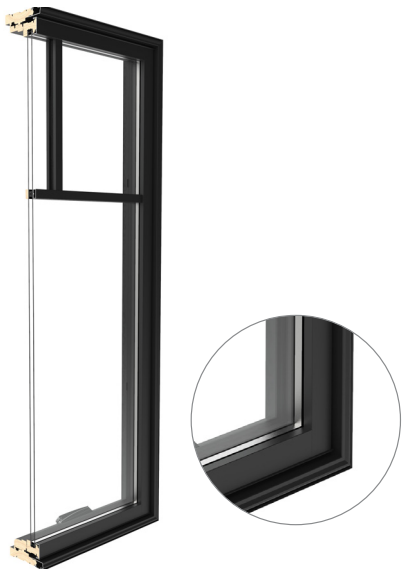

Pella® Reserve™

Contemporary Clad/Wood

Simple and sophisticated designs that embody the tenets of pure, contemporary style.

Interior

Exterior