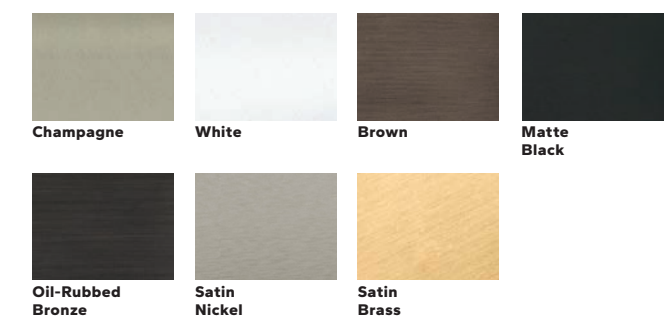

## COLORS & FINISHES

### Prefinished Pine Interior Colors

When you select pine, we can prefinish in your choice of a variety of paints and stains. Unfinished or primed and ready-to-paint are also available.

### Classic Collection

Get a timeless look with authentic styles in classic finishes.

Finishes:

### Essential Collection

Select from popular designs and finishes to suit every style.

Finishes: