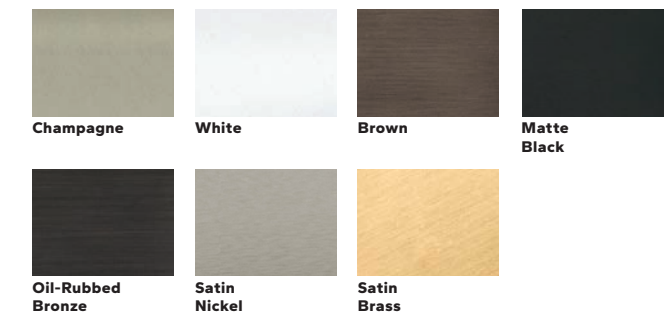

WINDOW HARDWARE

Classic Collection

Get a timeless look with authentic styles in classic finishes.

Finishes: