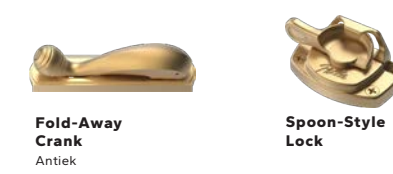

WINDOW HARDWARE

Classic Collection

Get a timeless look with authentic styles in classic finishes.