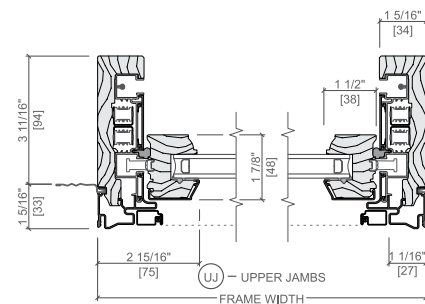

Window sizes available in 1/8" increments

Special sizes available. For more information regarding performance, visit pella.com/performance. For more information regarding frame and installation types, visit PellaADM.com.

Grilles

Integral Light Technology®

Choose the look of true divided light without sacrificing energy performance.

Cross Sections

Cross Sections

Optional Fold-out Installation Fin

The double-hung cross sections provide visual reference to the historic putty exterior profile and traditional, beveled Ogee interior that add architectural interest to your project.

^{3,4} See back cover for disclosures.

Window Hardware

Classic Collection

Get a timeless look with authentic styles in classic finishes.

Finishes:

Rustic Collection

Create a distinct and charming look with distressed finishes.

Finishes:

Essential Collection

Select from popular designs and finishes to suit every style.

Finishes:

Patio Door Hardware

Classic Collection

Choose timeless pieces, created in collaboration with Baldwin® Hardware, for a look that will never go out of style.

BALDWIN

Finishes:

Essential Collection

Elevate your style and transform a home with elegant selections.

Finishes:

Additional hardware collections available. Visit PellaADM.com for more information.

^{5,6} See back cover for disclosures.