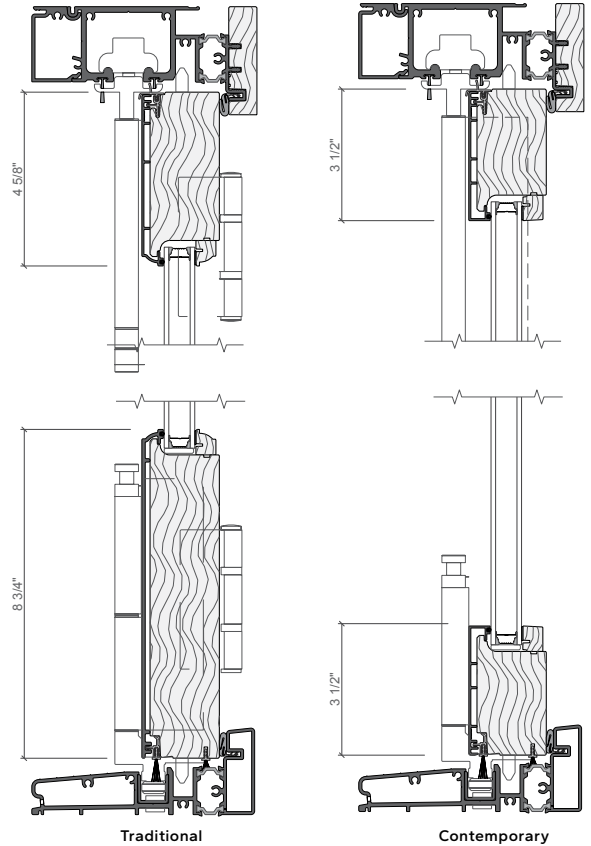

Bifold panel sizes range from 14-1/4" x 37-1/4" to 42" x 115-3/4".  
Using 10 door panels, the maximum opening is 35'.