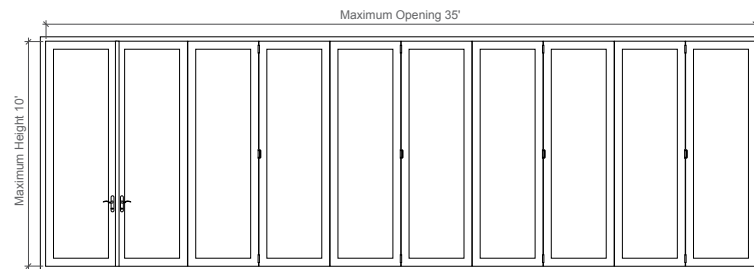

Bifold panel sizes range from 14-1/4" x 37-1/4" to 42" x 115-3/4".  
Using 10 door panels, the maximum opening is 35'.