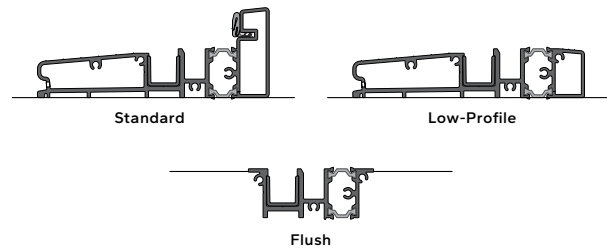

Sill Types Available

¹ Requires the Insynctive App on a smart device, an Insynctive Bridge and a wireless home internet router with internet connection.

² Expected performance ratings. See ADM for complete product details and ratings. For information on performance ratings, visit pella.com/support/performance-information/.