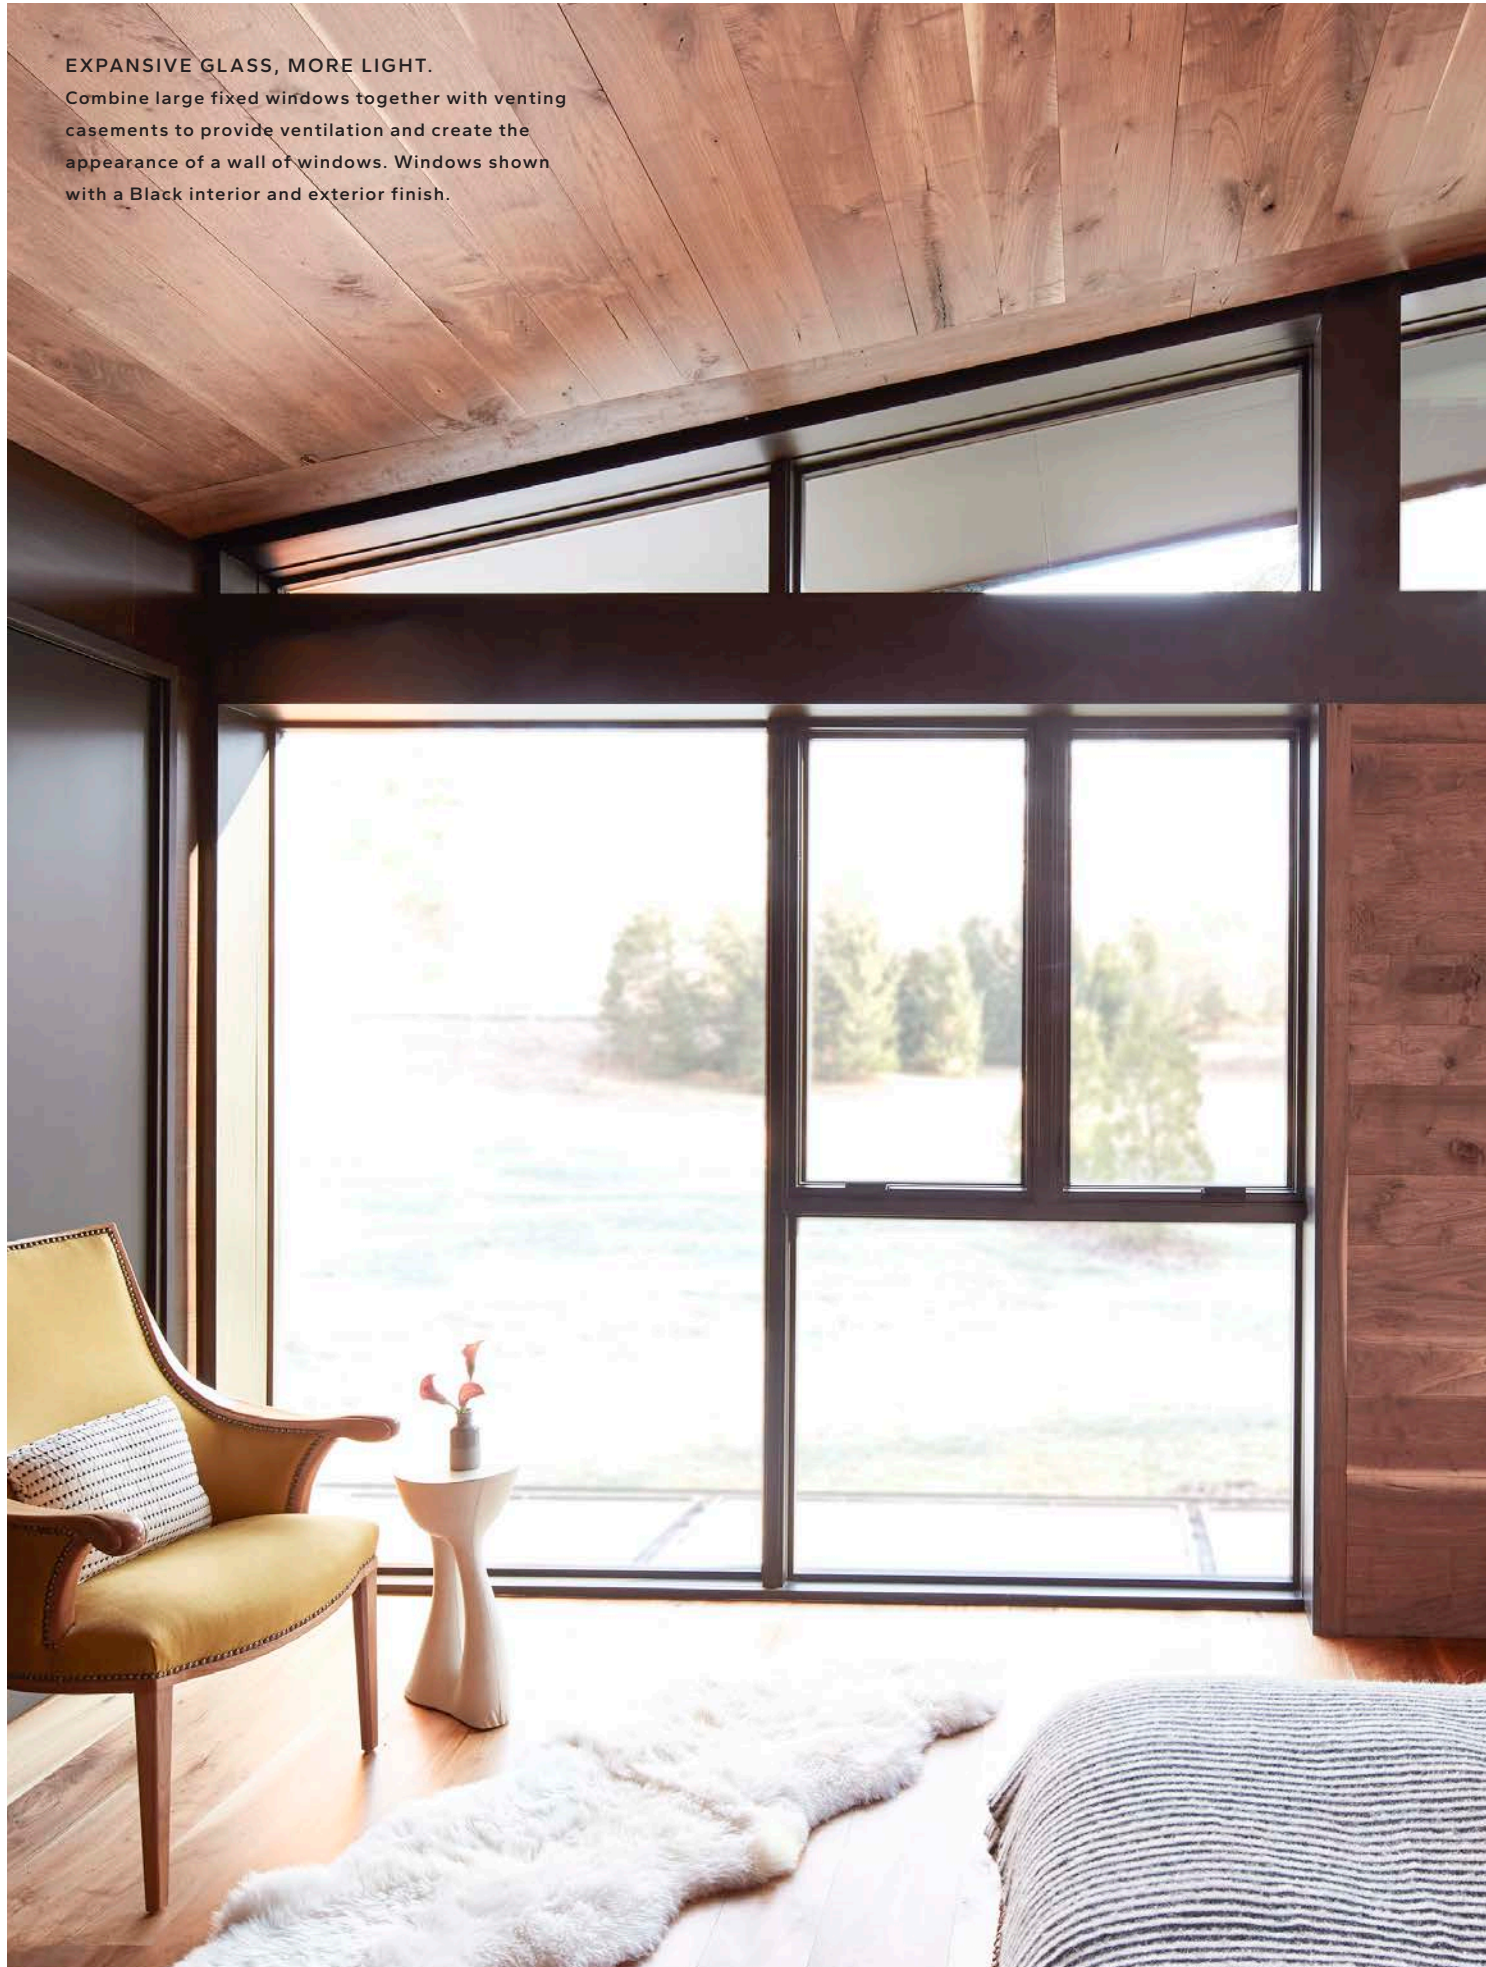

PELLA® RESERVE™ CONTEMPORARY

ALUMINUM- CLAD WOOD WINDOWS & PATIO DOORS

SIMPLE &
SOPHISTICATED
DESIGNS THAT
EMBODY THE
TENETS OF PURE,
CONTEMPORARY
STYLE.

EXPANSIVE GLASS, MORE LIGHT.

Combine large fixed windows together with venting casements to provide ventilation and create the appearance of a wall of windows. Windows shown with a Black interior and exterior finish.