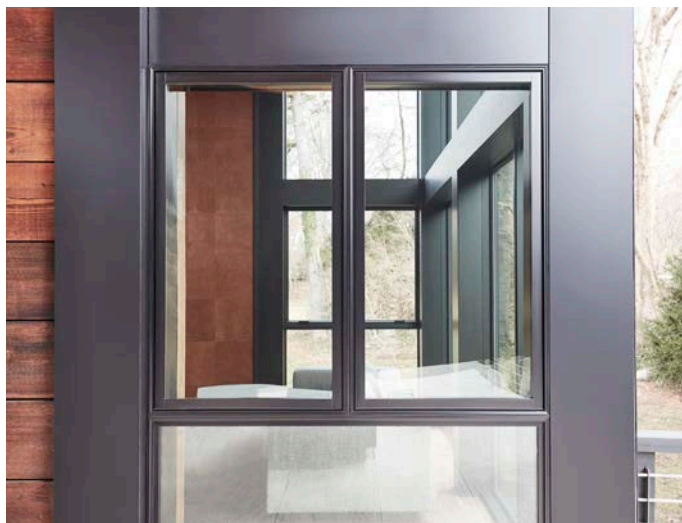

PURE CONTEMPORARY STYLE

With expansive glass, refined profiles and through-stile construction, the simple and sophisticated designs of Pella Reserve – Contemporary bring your vision to life.