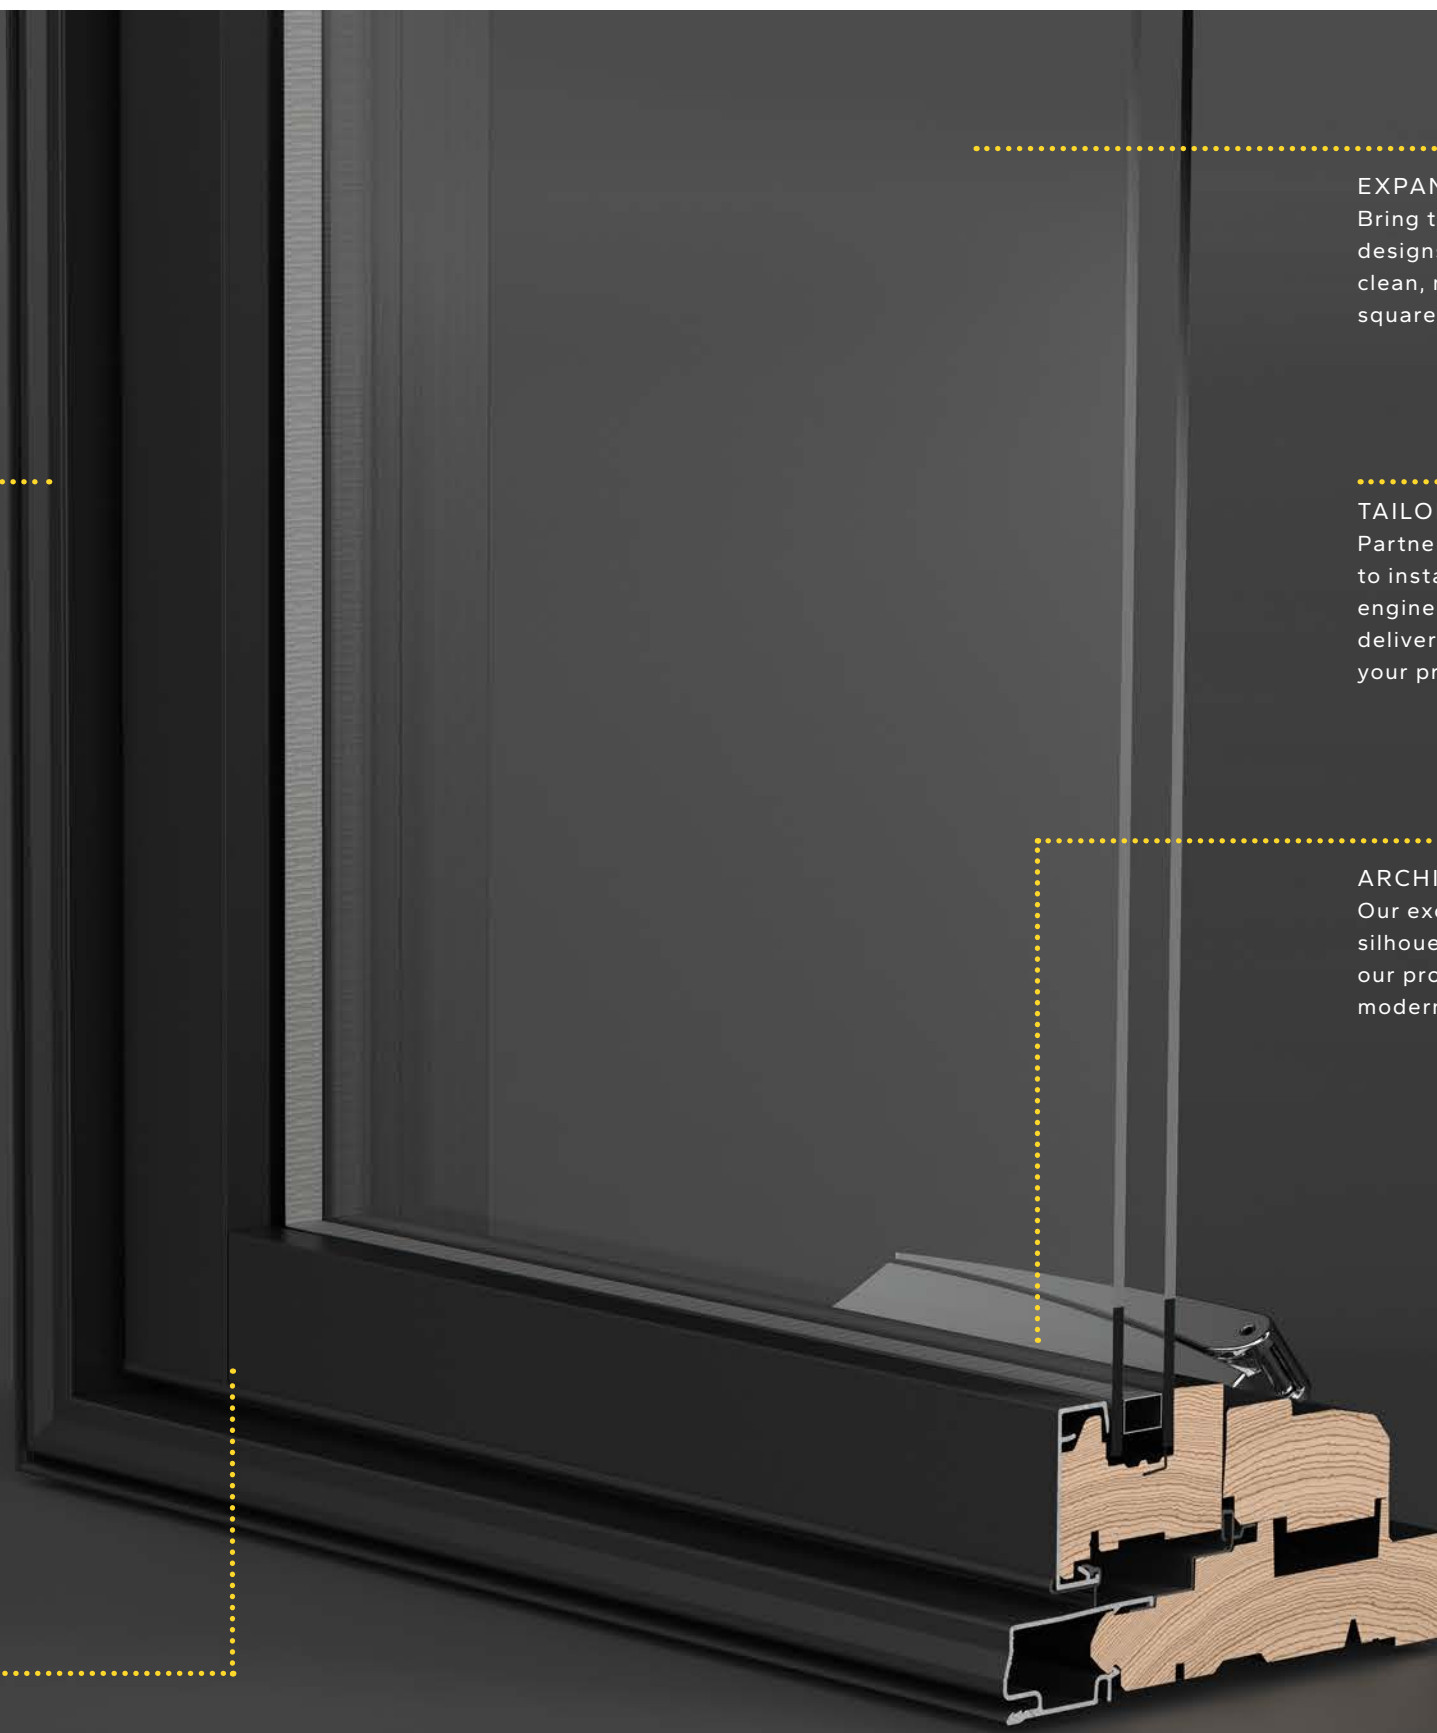

ARCHITECT-INSPIRED HARDWARE

Our exclusively designed hardware offers sleek silhouettes and premium finishes to complement our products while honoring their sophisticated modern design.