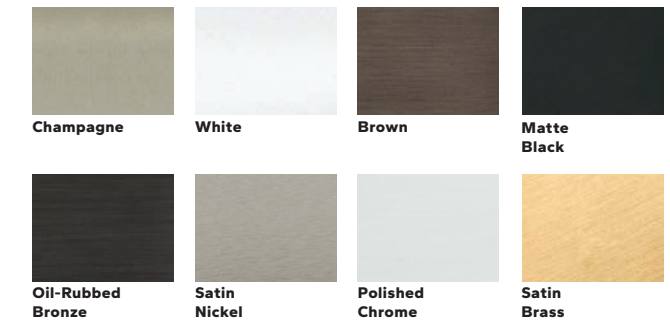

WINDOW HARDWARE

Modern Collection

Complement your vision with our exclusive, architect-inspired hardware that incorporates the tenets of contemporary design. Available in eight stunning finishes.

Finishes: