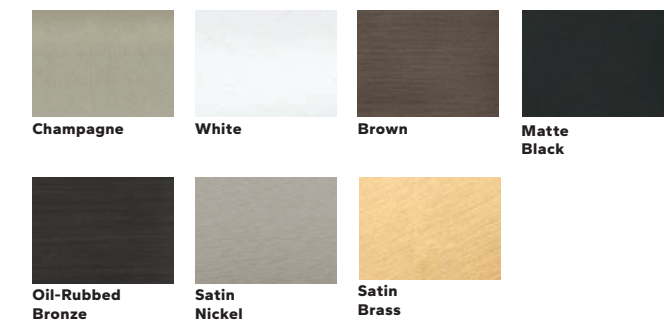

Essential Collection

Elevate your style and transform your home with elegant selections.

Finishes: