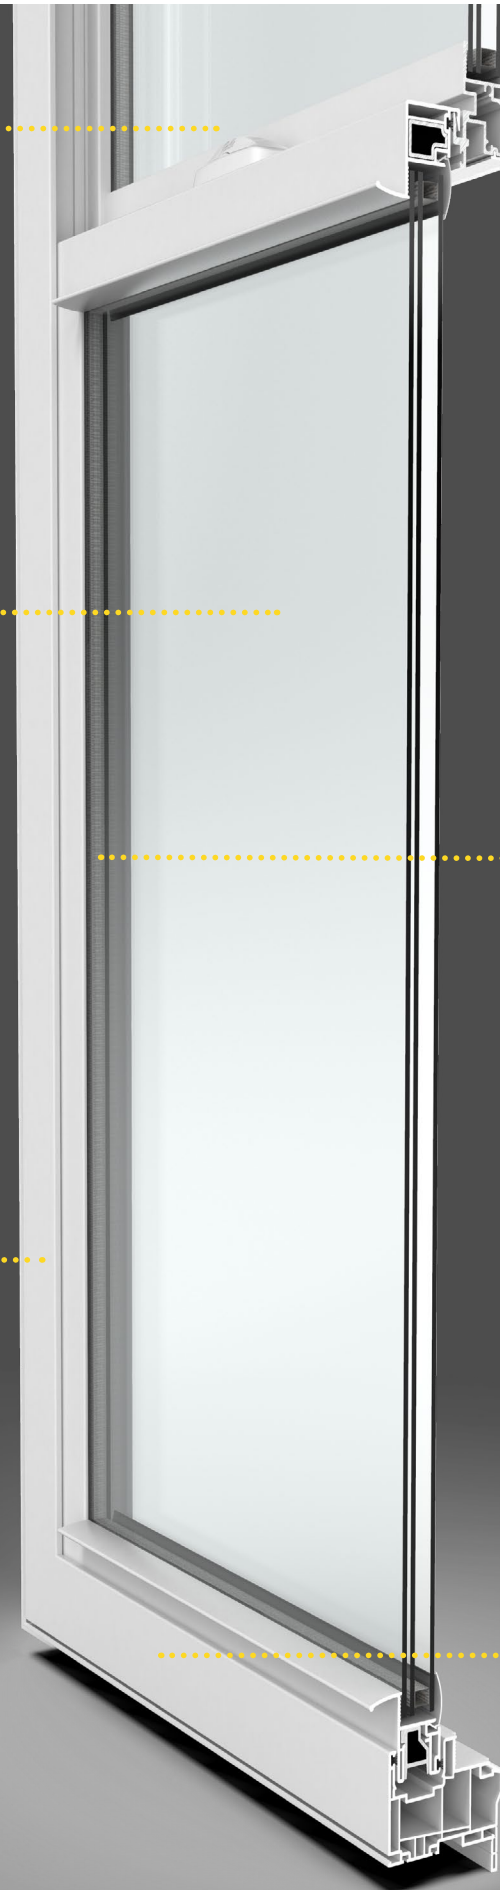

Impact and laminated glass.

With an exceptionally strong polymer interlayer between the sheets of glass, the pane holds together if it shatters. This helps prevent damage and injury caused by wind, water and debris. This advanced glass technology also:

- Reduces more outside noise
- Blocks nearly 100% of UV rays
- Keeps your home more comfortable
- Helps prevent forced entry

Strong, energy efficient frame.

Featuring up to 18 insulating air chambers for exceptional energy efficiency and comfort. Thick vinyl walls add structural integrity.

* Automatically locking hardware comes standard on single-hung and sliding windows.

Pressure prevention system.

An intentionally designed sash recessed back into the frame provides protection for your home from hurricane force winds and intruders. Single-hung windows are designed for an extra level of protection with a non-tilting sash.

Precise-installation frame design.

Our products arrive with installation holes pre-drilled into the frame to speed up installation and make it as seamless as possible.

Finishes & Colors

Frame Colors Create a signature look with solid-color and dual-color frames. Made with our performance-tested, exclusive vinyl formula, you won't have to paint, stain or refinish your windows.