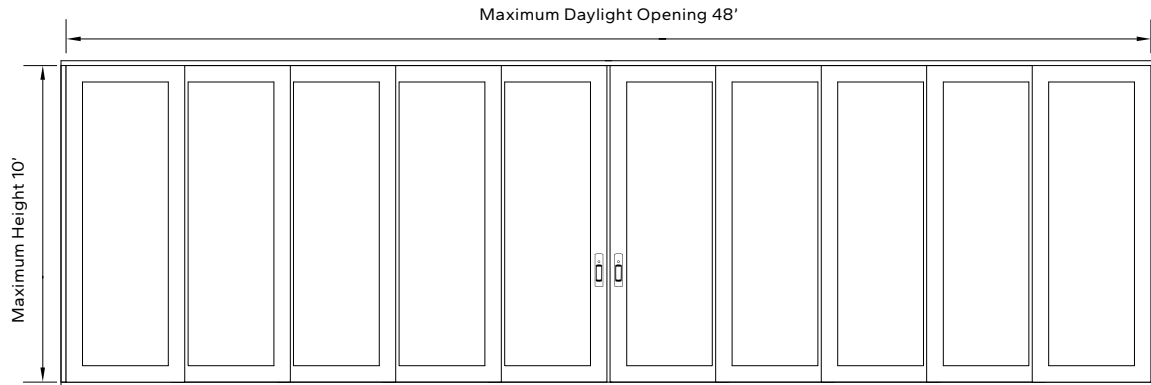

Multi-slide panel sizes range from 20" x 48" to 60" x 117-3/8".
Using 10 door panels, the maximum opening is 48".
Pocketing options available to maximize daylight opening width.

Energy Ratings

Sill Type	U-Factor	SHGC
1-1/2" Weep Sill	.30 - .51	.15 - .57
Integrated Sill	.29 - .48	.15 - .57
Surface Mount Sill	.31 - .51	.15 - .57