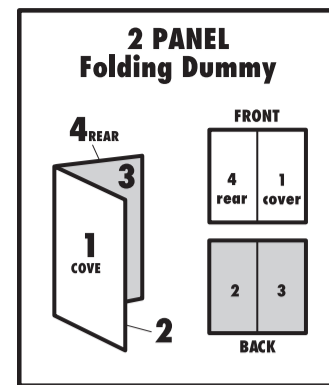

DATE: Dec 09, 2020
 SKU NUMBER: BB_GYL61_2B70
 SKU NAME: Bitty Baby® Contemporary Crib
 AGILE NUMBER: 1101575113_Instruction
 LANGUAGE CODE: 2LB (ENGLISH / FRENCH)

TYPE OF APPLICATION: Printing
 NOTES:
 SIZE: 9" X 4.5" folded to 4.5" X 4.5"
 TYPE OF FOLD: 2 panel
 MATERIAL: 128gsm BSC
 COLOR: 1C + 1C (Blk)
 COATING: 2/S Waterbase