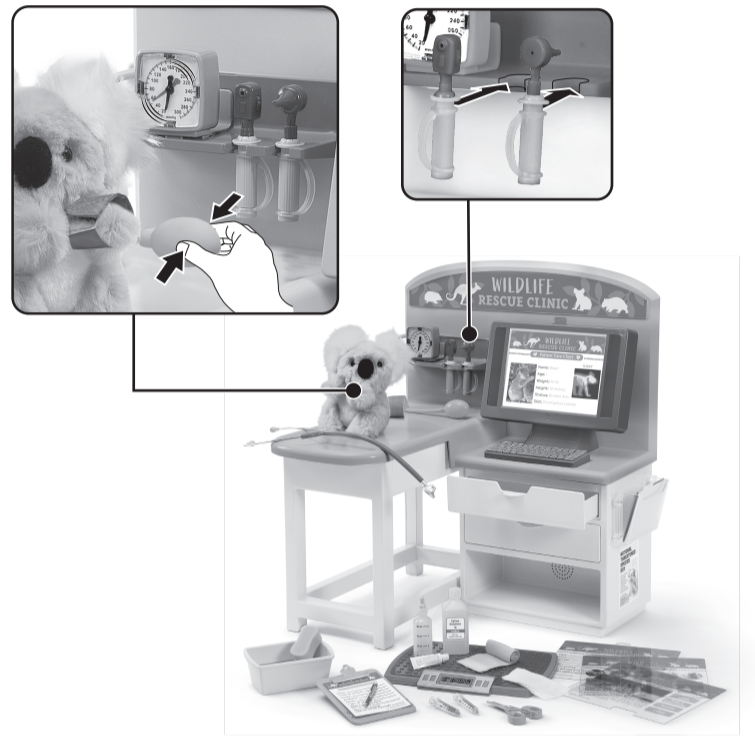

DATE: August 24, 2020
 SKU NUMBER: AG_GOTY_GWY78_2B70
 SKU NAME: Kira's™ Animal Exam Table
 AGILE NUMBER: 1101575114_Instruction
 LANGUAGE CODE: 2LB (ENGLISH / FRENCH)

TYPE OF APPLICATION: Printing
 NOTES:
 SIZE: 13.5" X 4.5" folded to 4.5" X 4.5"
 TYPE OF FOLD: 3 panel
 MATERIAL: 128gsm BSC
 COLOR: 1C + 1C (Blk)
 COATING: 2/S Waterbase

This is a battery-operated product.
Battery Safety Information
WEEE Logo
 Flyer is required to be placed
 inside the packaging
32L 00001-2908-G1

**The FCC Flyer is required to be
 placed inside the packaging.**
00007-1849G8

American Girl®
Kira's™ Animal Exam Table
Table d'examen des animaux Kira's

- Contains**
- | | | |
|------------------|--------------------|------------------|
| 1 exam table | 1 feeding bottle | 1 folder |
| 1 plush koala | 1 bandage | 1 clipboard |
| 1 set of screens | 5 pieces of gauze | 1 set of papers |
| 1 scale | 1 pair of scissors | 1 stethoscope |
| 1 basin | 1 blue syringe | 1 otoscope |
| 1 sponge | 1 pink syringe | 1 ophthalmoscope |
| 1 saline bottle | 1 tube of ointment | 1 pen |
- Contient**
- | | | |
|-----------------------------|--------------------|------------------|
| 1 table d'examen | 1 biberon | 1 chemise |
| 1 koala en peluche | 1 pansement | 1 presse-papiers |
| 1 jeu d'écrans | 5 morceaux de gaze | 1 jeu de papiers |
| 1 balance | 1 paire de ciseaux | 1 stéthoscope |
| 1 cuvette | 1 seringue bleue | 1 otoscope |
| 1 éponge | 1 seringue rose | 1 ophtalmoscope |
| 1 flacon de solution saline | 1 tube de pommade | 1 stylo |

- Unscrew and remove the battery cover.
- Insert batteries as shown on the inside of the battery compartment.
- Replace the battery cover and tighten the screw.

- Dévissez le couvercle du compartiment des piles et retirez-le.
- Insérez les piles conformément aux indications fournies à l'intérieur du compartiment des piles.
- Replacez le couvercle du compartiment et vissez-le.