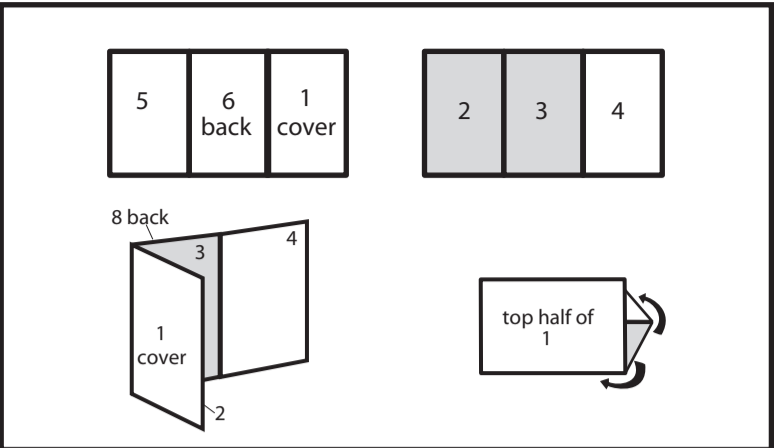

DATE: August 24, 2020
SKU NUMBER: AG_GOTY_GWY78_2B70
SKU NAME: Kira's™ Animal Exam Table
AGILE NUMBER: 1101575114_Instruction
LANGUAGE CODE: 2LB (ENGLISH / FRENCH)

TYPE OF APPLICATION: Printing
NOTES:
SIZE: 13.5" X 4.5" folded to 4.5" X 4.5"
TYPE OF FOLD: 3 panel
MATERIAL: 128gsm BSC
COLOR: 1C + 1C (Blk)
COATING: 2/S Waterbase

This is a battery-operated product.
Battery Safety Information
WEEE Logo
Flyer is required to be placed
inside the packaging
32L 00001-2908-G1

**The FCC Flyer is required to be
placed inside the packaging.**
00007-1849G8

For longer life use alkaline batteries.
Check the batteries installation if product malfunctions.
When exposed to an electrostatic source, the product may malfunction, and the current game's score may be lost. Turn the switch off and then power on again to start a new game.
HINT: When light dims or sounds from this toy become faint or stop, it's time for an adult to change the batteries.
Note: The product is equipped with an automatic shut-off feature that helps preserve battery life.
Pour une plus longue durée de vie, utilisez des piles alcalines.
En cas de dysfonctionnement du produit, vérifiez le positionnement des piles.
En cas d'exposition à une source électrostatique, le produit peut mal fonctionner et le score actuel du jeu peut être perdu. Éteignez le jeu et rallumez-le pour commencer une nouvelle partie.
Conseil : lorsque la lumière s'affaiblit ou le son émis par le jouet s'affaiblit ou cesse de fonctionner, un adulte doit changer les piles.
Remarque : la produit est équipée d'une fonction d'arrêt automatique qui permet de préserver la durée de vie de la pile.
Keep these instructions for future reference as they contain important information.
Ces instructions contiennent des informations importantes. Conservez-les pour pouvoir vous y reporter ultérieurement, si nécessaire.

© 2021 American Girl. All American Girl marks are trademarks of American Girl. American Girl ainsi que les marques et designs y afférents appartiennent à American Girl. Retain this address for future reference: American Girl, 8400 Fairway Place, Middleton, WI 53562, U.S.A. Conserver ces informations pour s'y référer en cas de besoin. American Girl Canada, 8400 Fairway Place, Middleton, WI 53562, U.S.A. **Manufactured, imported or distributed by:** Mattel Europa B.V. Gondel 1, 1186 MJ Amstelveen, Nederland.
americangirl.com/service
GWY78-2B70
1101575114-2LB

American Girl®
Kira's™ Animal Exam Table
Table d'examen des animaux Kira's

1. **Contains**

1 exam table	1 feeding bottle	1 folder
1 plush koala	1 bandage	1 clipboard
1 set of screens	5 pieces of gauze	1 set of papers
1 scale	1 pair of scissors	1 stethoscope
1 basin	1 blue syringe	1 otoscope
1 sponge	1 pink syringe	1 ophthalmoscope
1 saline bottle	1 tube of ointment	1 pen

3. **Contient**

1 table d'examen	1 biberon	1 chemise
1 koala en peluche	1 pansement	1 presse-papiers
1 jeu d'écrans	5 morceaux de gaze	1 jeu de papiers
1 balance	1 paire de ciseaux	1 stéthoscope
1 cuvette	1 seringue bleue	1 otoscope
1 éponge	1 seringue rose	1 ophtalmoscope
1 flacon de solution saline	1 tube de pommade	1 stylo

WARNING: CHOKING HAZARD - Small parts. Not for children under 3 years.
ATTENTION: DANGER D'ÉTOUFFEMENT - Petits éléments. Ne convient pas aux enfants de moins de 36 mois.

5 Rear

6 Rear

1 Cover