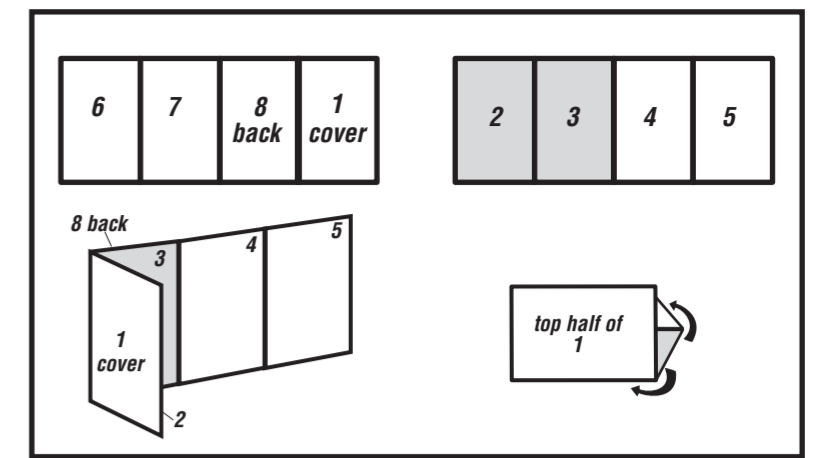

DATE: Sep 01, 2020
SKU NUMBER: AG-GOTY-GVF54-2B70
SKU NAME: Kira's™ Comfy Platform Tent
AGILE NUMBER: 1101575115_Instruction
LANGUAGE CODE: 2LB (ENGLISH / FRENCH)

TYPE OF APPLICATION: Printing
NOTES:
SIZE: 18" X 4.5" folded to 4.5" X 4.5"
TYPE OF FOLD: 3 panel
MATERIAL: 128gsm BSC
COLOR: 1C + 1C (Bk)
COATING: 2/S Waterbase

This is a battery-operated product.
Battery Safety Information
WEEE Logo
Flyer is required to be placed inside the packaging
32L 00001-2908-G1

The FCC Flyer is required to be placed inside the packaging.
00007-1849G8