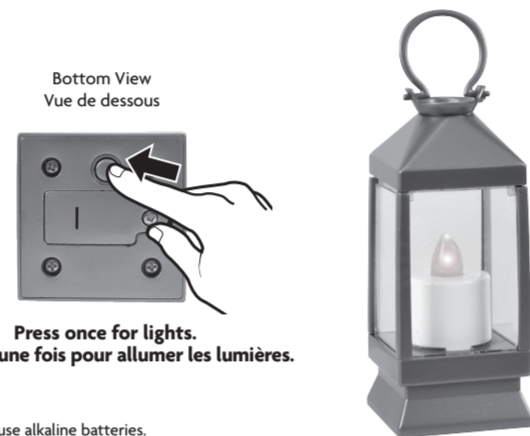

Press once for lights.
Appuyez une fois pour allumer les lumières.

For longer life use alkaline batteries.
Check the batteries installation if product malfunctions.
When exposed to an electrostatic source, the product may malfunction. Turn the switch off and then power on again.
Hint: When the light dims or stops working, it's time for an adult to change the batteries.
Note: The product is equipped with an automatic shut-off feature that helps preserve battery life.
Pour une plus longue durée de vie, utilisez des piles alcalines.
En cas de dysfonctionnement du produit, vérifiez le positionnement des piles.
L'exposition du produit à une source électrostatique peut provoquer son dysfonctionnement.
Éteignez le produit à l'aide du commutateur marche / arrêt et rallumez-le.
Conseil : lorsque la lumière s'affaiblit ou cesse de fonctionner, un adulte doit changer les piles.
Remarque : la produit est équipée d'une fonction d'arrêt automatique qui permet de préserver la durée de vie de la pile.