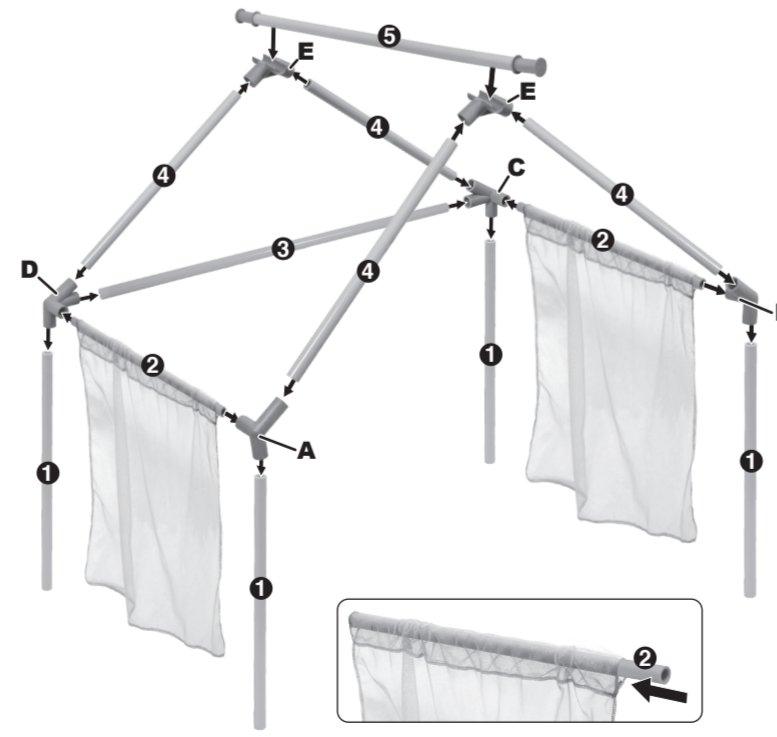

DATE: Sep 01, 2020
SKU NUMBER: AG-GOTY-GVF54-2B70
SKU NAME: Kira's™ Comfy Platform Tent
AGILE NUMBER: 1101575115_Instruction
LANGUAGE CODE: 2LB (ENGLISH / FRENCH)

TYPE OF APPLICATION: Printing
NOTES:
SIZE: 18" X 4.5" folded to 4.5" X 4.5"
TYPE OF FOLD: 3 panel
MATERIAL: 128gsm BSC
COLOR: 1C + 1C (Bk)
COATING: 2/S Waterbase

This is a battery-operated product.
Battery Safety Information
WEEE Logo
Flyer is required to be placed inside the packaging
32L 00001-2908-G1

The FCC Flyer is required to be placed inside the packaging.
00007-1849G8

BATTERY INSTALLATION • INSTALLATION DES PILES

1. Unscrew and remove the battery cover.
  2. Insert batteries as shown on the inside of the battery compartment.
  3. Replace the battery cover and tighten the screw.
1. Dévissez le couvercle du compartiment des piles et retirez-le.
  2. Insérez les piles conformément aux indications fournies à l'intérieur du compartiment des piles.
  3. Remplacez le couvercle du compartiment et vissez-le.

Remove the plastic tab and discard.
Retirez la languette en plastique et jetez-la.
Batteries included are for demonstration only.
Les piles incluses sont uniquement destinées à l'essai du jouet.

Press once for lights.
Appuyez une fois pour allumer les lumières.