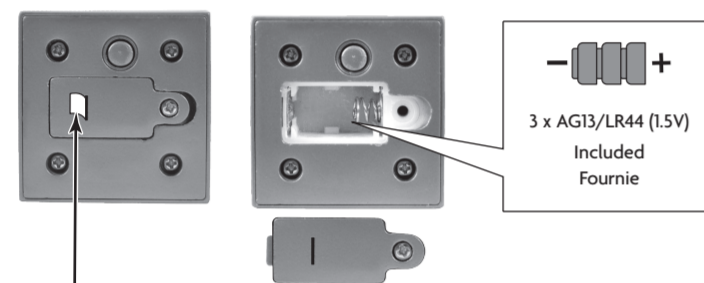

BATTERY INSTALLATION • INSTALLATION DES PILES

1. Unscrew and remove the battery cover.
  2. Insert batteries as shown on the inside of the battery compartment.
  3. Replace the battery cover and tighten the screw.
1. Dévissez le couvercle du compartiment des piles et retirez-le.
  2. Insérez les piles conformément aux indications fournies à l'intérieur du compartiment des piles.
  3. Remplacez le couvercle du compartiment et vissez-le.

Remove the plastic tab and discard.
Retirez la languette en plastique et jetez-la.
Batteries included are for demonstration only.
Les piles incluses sont uniquement destinées à l'essai du jouet.