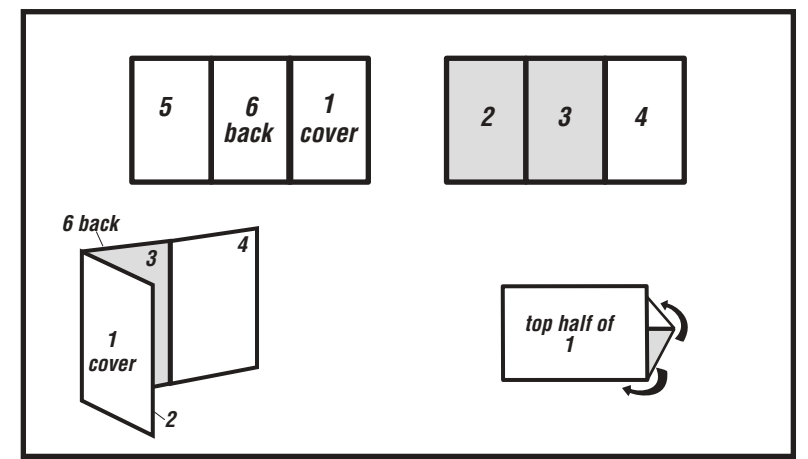

DATE: April 13, 2017
SKU NUMBER: FGN05-3A70
SKU NAME: Bitty's Changing Table
AGILE NUMBER: 1100489240_Instruction
LANGUAGE CODE: 3LA (ENGLISH / LAAM SPANISH / CANADIAN FRENCH)

TYPE OF APPLICATION: Printing
NOTES:
SIZE: 13.5" X 4.5" folded to 4.5" X 4.5"
TYPE OF FOLD: 3 panel
MATERIAL: 128gsm BSC
COLOR: 1C + 1C (Blk)
COATING: 2/S Waterbase