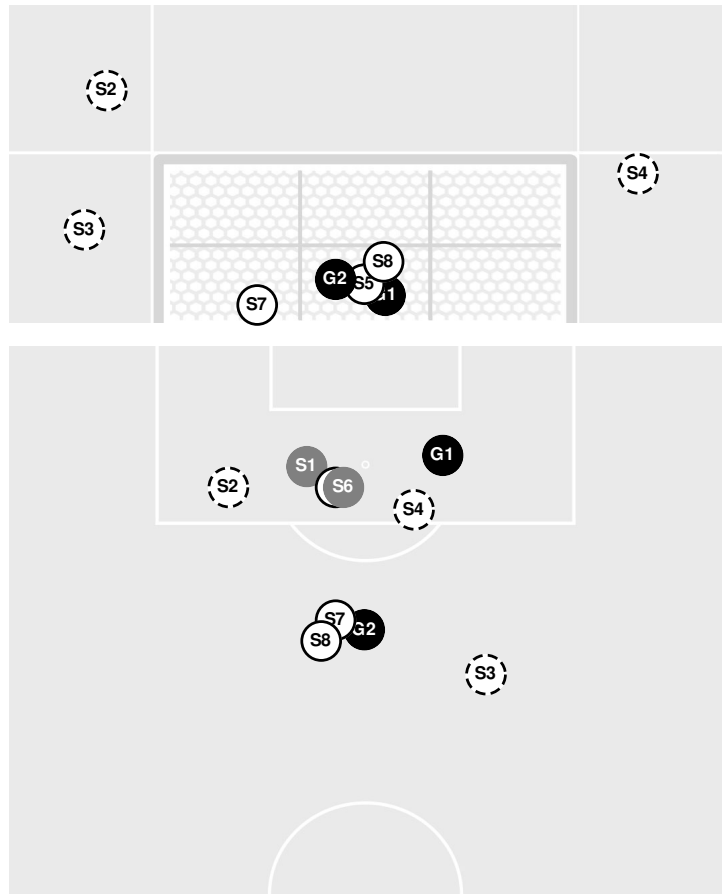

Shots by Half Intervals

Spartans
Razorbacks

	1st Half	2nd Half
Spartans	4	12
Razorbacks	5	5

Shot Chart

SPARTANS

RAZORBACKS

S Shot Off Target
 S Shot On Target
 S Blocked
 G Goal / Own Goal

Shot Summary

Official Soccer Shot Chart - Final

Arkansas vs Michigan St.

8/22/2024 Old College Field at DeMartin Stadium, East Lansing
2024-25 MSU Women's Soccer

Match Time: 7:00 PM

Match Duration: 02:06

Attendance: 3180