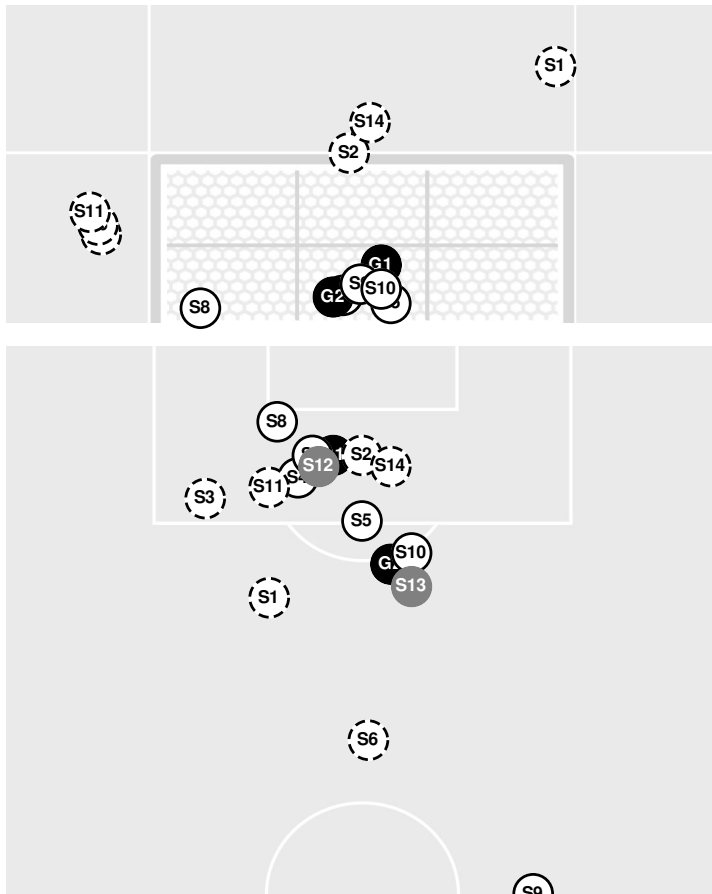

Shots by Half Intervals

Spartans
Razorbacks

	1st Half	2nd Half
Spartans	4	12
Razorbacks	5	5

Shot Chart

SPARTANS

RAZORBACKS

S Shot Off Target
 S Shot On Target
 S Blocked
 G Goal / Own Goal

Shot Summary