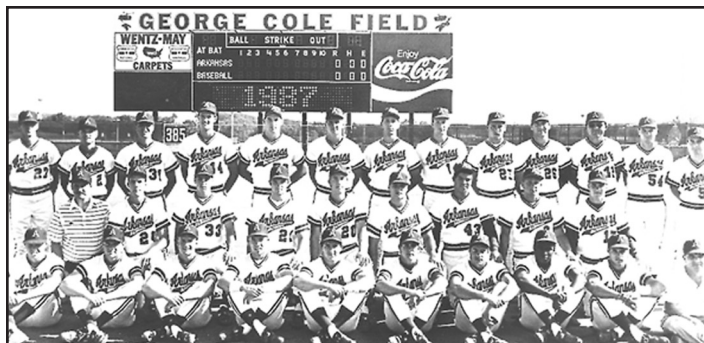

## RAZORBACKS MAKE 3RD CWS APPEARANCE, FINISH 5TH

Overall Record: 51-16 | SWC Record: 17-4

SWC Finish: 2nd

SWC Tournament Finish: 2nd

College World Series Finish: 5th

All-America Selections: Andy Skeels, C