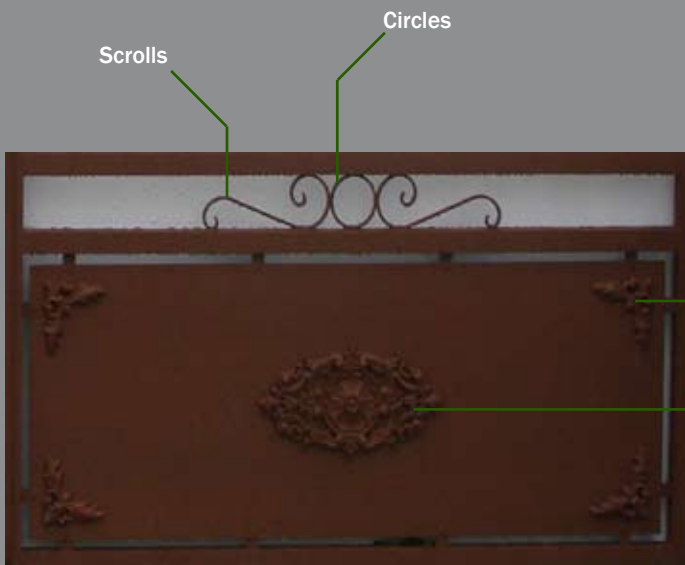

Aluminium TRADITIONAL.

The main advantage of this range is that it looks like forged iron but it is aluminium. So you can benefit from the lightness of the gate and its resistance, as well as the wide range of finials and shapes.

Of course being made in aluminium ensures a very low maintenance. This range is absolutely ideal if you want to have a traditional or classical entrance to the front of your property. A big plus! because of the production system, all colours on this range are free of charge - for you to choose!

Choose Any style of Finials...

ACCESSORIES.

Choose from a range of finials and decorative scrolls to enhance the traditional style of your gates and fences.

The range of finials on offer fit in with the style of any of the traditional gates on sale.

Angle Decorations

Wind Rose

Two Layer double Volute