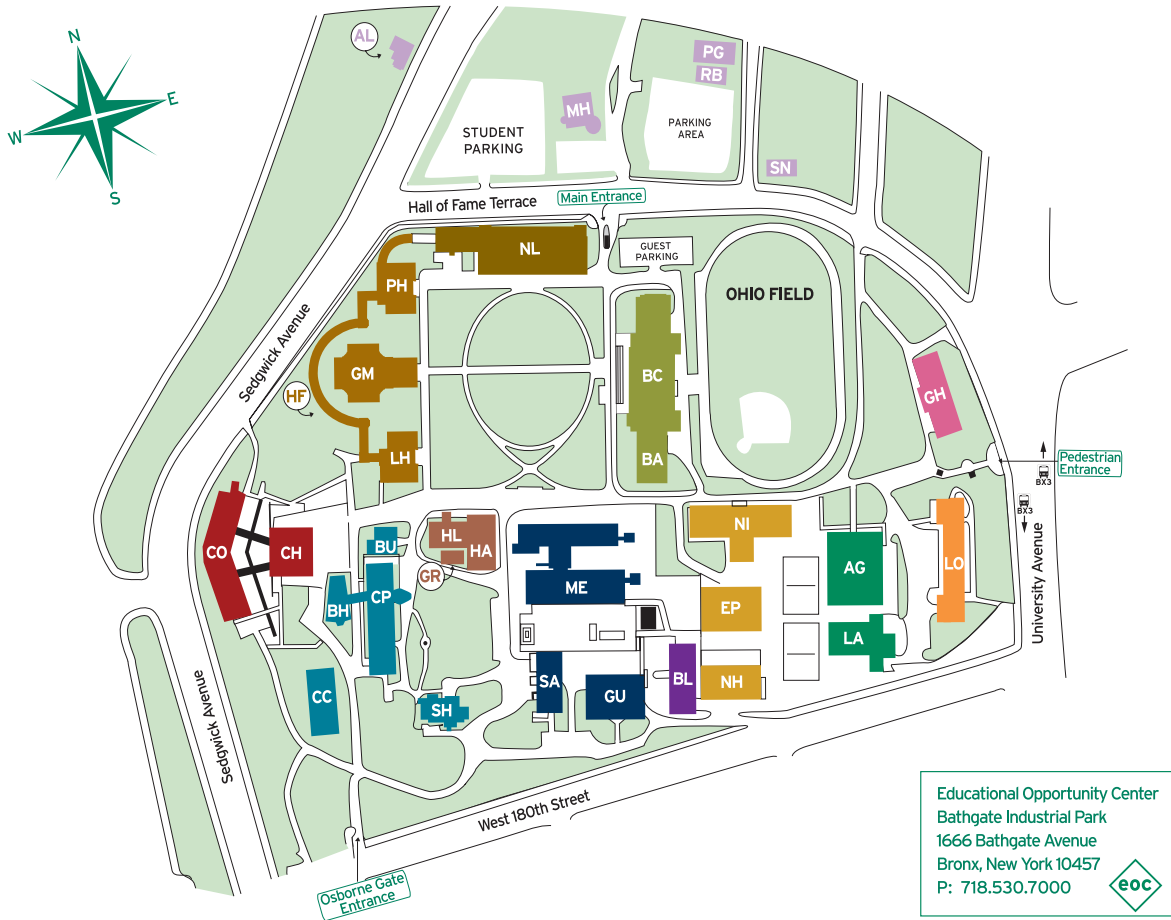

Campus Map

Educational Opportunity Center
 Bathgate Industrial Park
 1666 Bathgate Avenue
 Bronx, New York 10457
 P: 718.530.7000

AL	ALTSCHUL HOUSE	
AG	ALUMNI GYM	♿ +
BA	BROWN ANNEX	♿ +
BH	BEGRISCH HALL	♿
BL	BLISS HALL	
BU	BUTLER HALL	
CC	CHILDREN'S CENTER	♿
CP	CARL POLOWCZYK HALL	♿
CH	COMMUNITY HALL	♿
CO	COLSTON HALL	♿
EP	ENERGY PLANT	♿ +
GH	GOULD HALL	♿ +
GM	GOULD MEMORIAL LIBRARY	♿ +
GR	GREENHOUSE	
GU	GUGGENHEIM HALL	♿ +
HF	HALL OF FAME FOR GREAT AMERICANS	♿
HA	HAVEMEYER ANNEX	
HL	HAVEMEYER LAB	
LH	LANGUAGE HALL	
LA	LOEW ANNEX	♿
LO	LOEW HALL	♿
MH	MACCRACKEN HALL	
ME	MEISTER HALL	♿
NL	NORTH HALL & LIBRARY	♿
NH	NEW HALL	♿ +
NI	NICHOLS HALL	♿
PG	PATTERSON GARAGE	♿
PH	PHILOSOPHY HALL	
RB	RECEIVING BUILDING	♿
BC	ROSCOE BROWN STUDENT CENTER	♿
SA	SAGE HALL	
SH	SOUTH HALL	
SN	SNOW HALL	♿ +

♿ + Ground floor accessible only