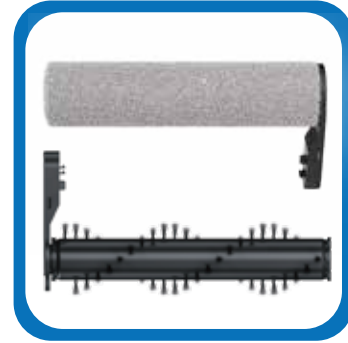

**TILT & SWIVEL**

**LED HEADLIGHT**

**40-Minute Run Time**

**PA05L**

**EDGE-CLEANING**

**TILT & SWIVEL**

**MULTI-SURFACE  
MULTI-MESS CLEANING**

**ONE-TOUCH  
SELF-DRYING ROLLER**