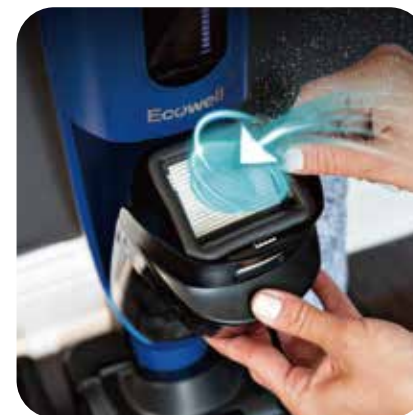

LULU LINE UP

Type	Commercial			Residential		
Model	CV01	PA05	PA05L	P05	P04	P03
Clean Water Tank Capacity (ml)	1500	650	650	700	700	600
Dirty Water Tank Capacity (ml)	1500	600	600	750	550	550
Max Run Time (min)	60	40	25	30	25	25

—Every Ecowell Model Comes With—

Wet/Dry Vacuum & Wash

Simultaneously vacuum and wash, floors and carpets.

Multi-Surface, Multi-Mess Cleaning

Suitable for multiple surfaces, such as tiles, hard floors, carpets, etc. Multi-mess clean up such as dirt, spills, etc.

One-Touch Self-Cleaning Roller

No need to clean the roller manually.

Cordless Convenience

Gives you the freedom of cordless with the performance of corded.