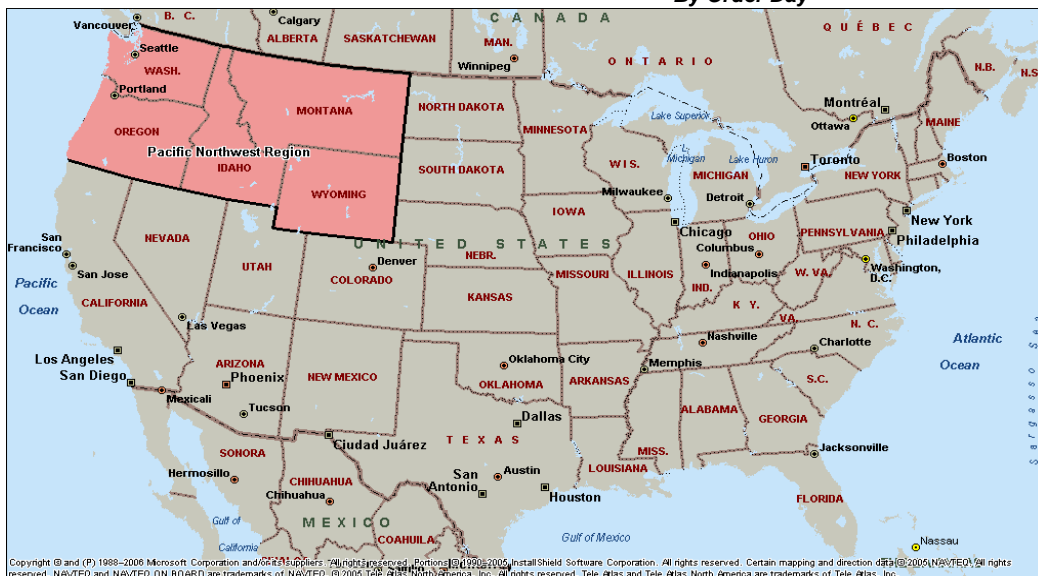

Order Cycle Schedule (Pacific Northwest Region)

By Order Day

Region	Pacific Northwest Region (WA,OR,ID,MT,WY)
Serviced By	Freight Pools (UPS & LTL)

Order Day	Calendar Days	Mon	Tue	Wed	Thu	Fri	Sat	Sun	Mon	Tue	Wed	Thu	Fri	Sat	Sun	Mon	Tue	Wed	Thu	Fri	Sat	Sun	Mon	
Mon	12	Receive Order																						Delivery
Tue	16		Receive Order																					Delivery
Wed	17			Receive Order																				Delivery
Thu	16				Receive Order																			Delivery
Fri	15					Receive Order																		Delivery

LEGEND	
Order Processing	
Fulfillment	
Transit	
Delivery	
Weekend	

Assuming that PO is faxed or transmitted to S&S by noon EST
Does Not include Backorders
Under normal circumstances expect these turnaround times to be achieved 95% of the time.