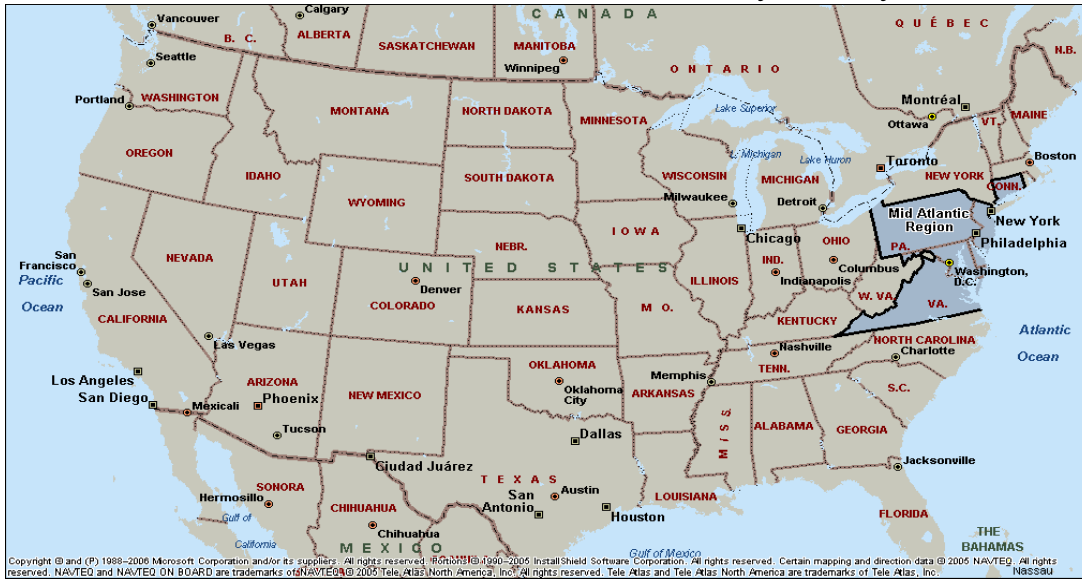

# Order Cycle Schedule (Mid Atlantic Region)

By Order Day

Region	Mid Atlantic Region (CT,PA,MD,NJ,VA,DE,DC)
Serviced By	(UPS & LTL)

Order Day	Calendar Days	Mon	Tue	Wed	Thu	Fri	Sat	Sun	Mon	Tue	Wed	Thu	Fri	Sat	Sun	Mon	Tue	Wed	Thu	Fri	Sat	Sun
Mon	5	Receive Order	Order Processing				Delivery															
Tue	7	Receive Order		Order Processing				Delivery														
Wed	7	Receive Order		Order Processing				Delivery														
Thu	7	Receive Order			Order Processing				Delivery													
Fri	7	Receive Order		Order Processing				Delivery														