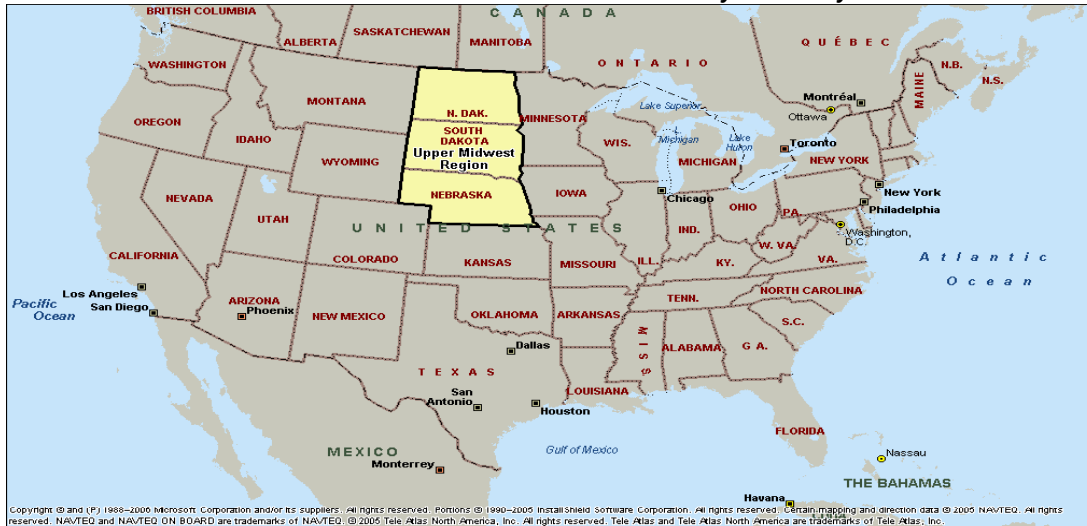

Order Cycle Schedule (Upper Midwest Region)

By Order Day

Region	Upper Midwest Region (ND,SD,NE)
Serviced By	(UPS & LTL)

Order Day	Calendar Days	Mon	Tue	Wed	Thu	Fri	Sat	Sun	Mon	Tue	Wed	Thu	Fri	Sat	Sun	Mon	Tue	Wed	Thu	Fri	Sat	Sun			
Mon	10	Receive Order	Order Processing				Weekend		Fulfillment				Transit		Delivery										
Tue	10	Receive Order		Order Processing				Weekend		Fulfillment				Transit		Delivery									
Wed	10	Receive Order			Order Processing				Weekend		Fulfillment				Transit		Delivery								
Thu	12	Receive Order				Order Processing				Weekend		Fulfillment				Transit		Weekend		Delivery					
Fri	12	Receive Order					Order Processing				Weekend		Fulfillment				Transit		Weekend		Delivery				

LEGEND	
	Order Processing
	Fulfillment
	Transit
	Delivery
	Weekend

Assuming that PO is transmitted or faxed to S&S by noon EST

Does Not include Backorders

Under normal circumstances expect these turnaround times to be achieved 95% of the time.