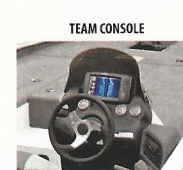

Hull Designs

Packages

Bass

TEAM PACKAGE

LIMITED EDITION (LE) PACKAGE

TOURNAMENT SERIES (TS) PACKAGE

SPORTSMEN PACKAGE

Pro Series Console, Pro Steering Wheel, Humminbird 365i Graph/GPS Combo, Minn Kota 70 Edge Trolling Motor, Trim Switch on the Bow, Tuck and Roll Seats

HIGH PERFORMANCE PACKAGE

SPORT PACKAGE

CATFISH PACKAGE

Includes Sport Package, Humminbird 788ci at Bow, Minn Kota Fortrex 80 Trolling Motor, 6 Gauge Wiring, 3 Bank Charger, Trim Gauge, Water PSI Gauge, Hydraulic Lift Arms on Lids, Aerated Livewell Box Against Front Deck

DUCK BOAT PACKAGE

Xpress Camo Paint Upgrade and Xtreme Coat Liner

BASS BOAT PACKAGE

Paint Upgrade, Upgrade to Carpet from Xtreme Coat, Bass Boat Graphics, Aluminum Wheels

Bay

MARSH PACKAGE

Redfish Package, Bay Stainless Package, 6" Hydraulic Jack Plate, Trim Gauge, Water PSI Gauge, Livewell Timer, Recirculating Baitwell, Auto Bilge

REDFISH PACKAGE

Two Tone Paint, Minn Kota RipTide 70 Trolling Motor Upgrade, Humminbird 365i Graph/GPS Combo, Alum Wheel Upgrade (1 Axle)

BAY STAINLESS PACKAGE

6 Stainless Rod Holders, Stainless Cup Holder on Console, 4 Stainless Cleats, Stainless Steering Wheel

DUCK BOAT PACKAGE

DVX

WALLEYE PACKAGE

Color Options

GULF SAND WHITE
MAJESTIC SILVER
OD TAN

RED BURGUNDY
CHARCOAL METALLIC GREY
XPRESS CAMO

MIDNIGHT BLUE
MOSS GREEN

Xtreme Coat

XTREME COAT

Xpress Boats Xtreme Coat is a durable, non-skid, all weather coating that is virtually maintenance free, stain resistant and looks fantastic as well. Remember, there are imitators out there, but the original Xtreme Coat can only be found in an Xpress Boat.

Accessories