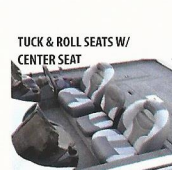

BAY BOAT LEANING POST

TUCK & ROLL SEATS W/ CENTER SEAT