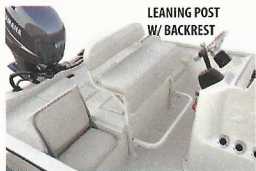

PRO SERIES CONSOLE W/ PRO SERIES WHEEL

Accessories

LEANING POST W/ BACKREST