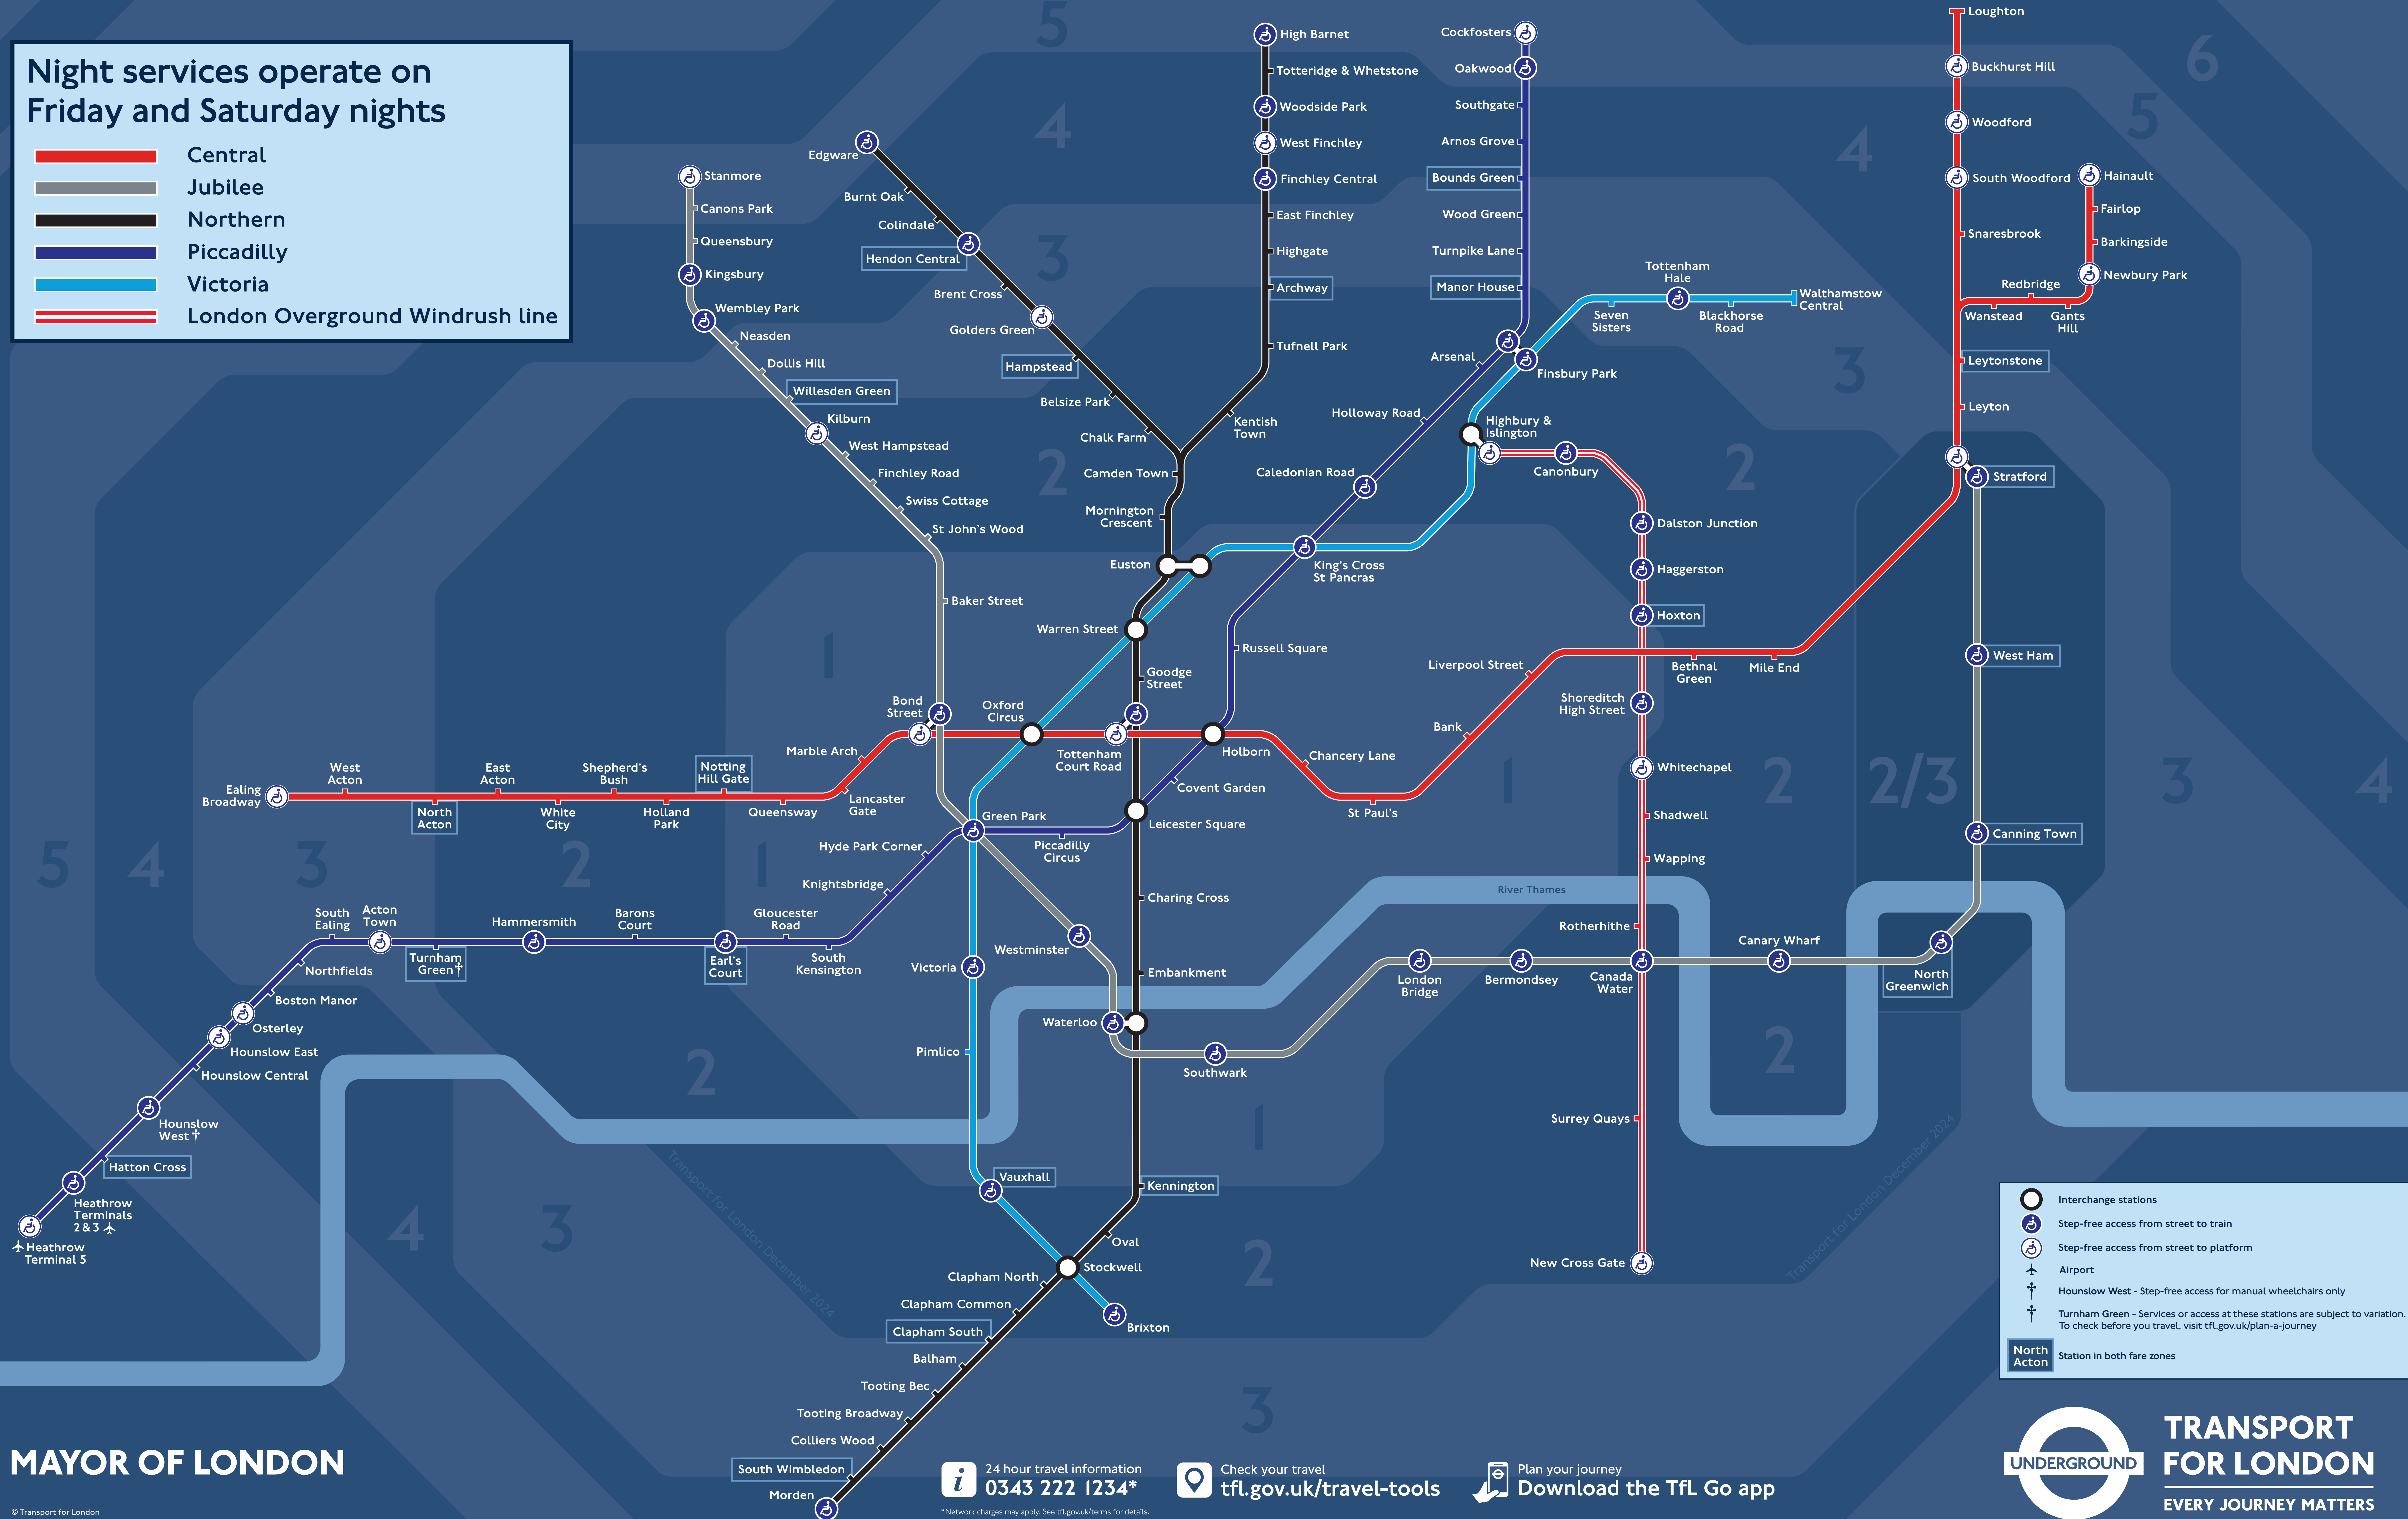

Night Tube and London Overground map

Operates on Friday and Saturday nights

Tube and London Overground Night Services

Night services operate on Friday and Saturday nights

- █ Central
- █ Jubilee
- █ Northern
- █ Piccadilly
- █ Victoria
- █ London Overground Windrush line

MAYOR OF LONDON

24 hour travel information
0343 222 1234*

Check your travel
tfl.gov.uk/travel-tools

Plan your journey
Download the TfL Go app

Online maps are strictly for personal use only. To license the Tube map for commercial use please visit tfl.gov.uk/maplicensing

London Overground lines now have new names

Follow the right line and colour for your journey
Search TfL London Overground names

- █ LIBERTY
- █ LIONESS
- █ MILD MAY

- █ SUFFRAGETTE
- █ WEAVER
- █ WINDRUSH