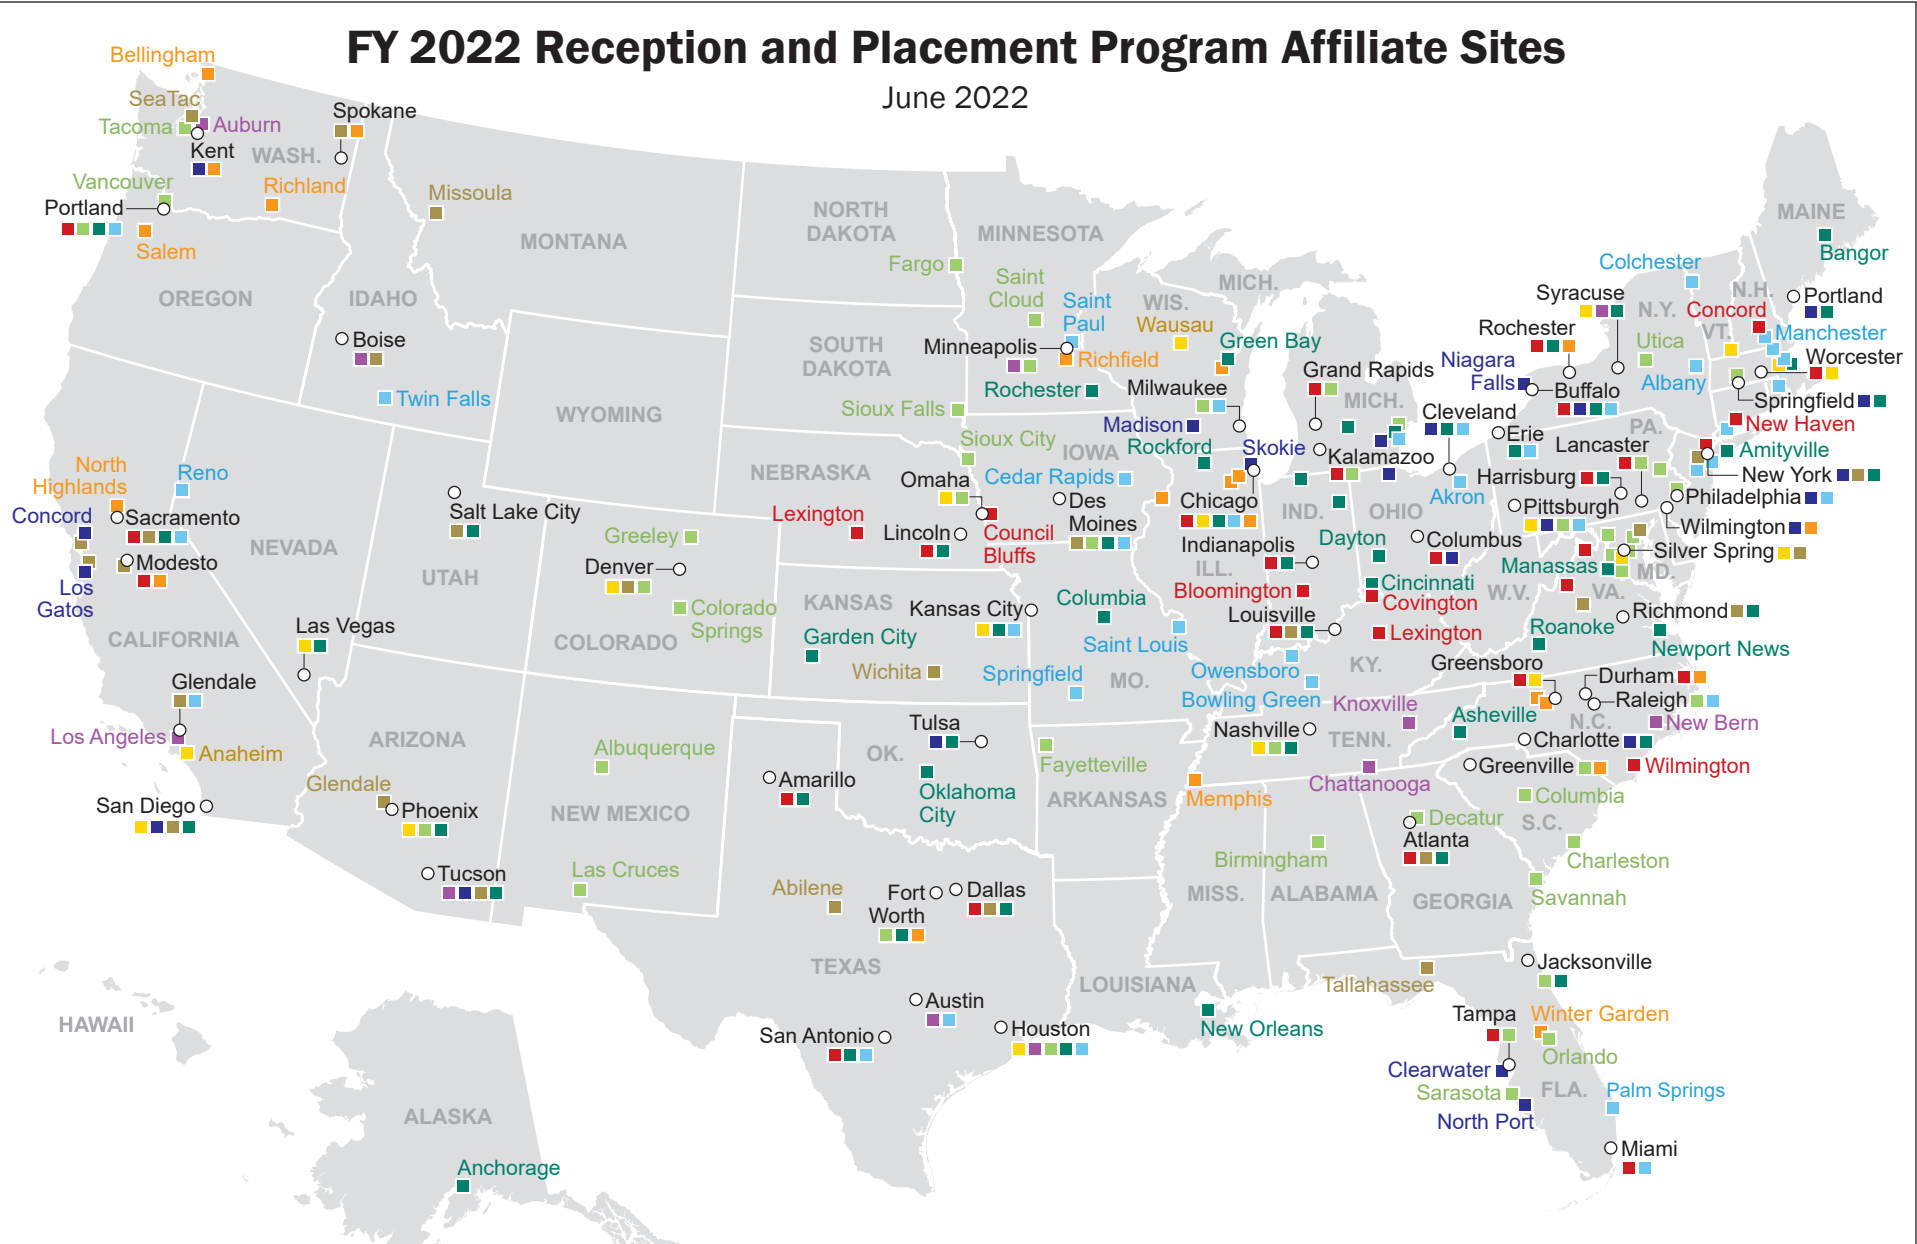

# FY 2022 Reception and Placement Program Affiliate Sites

June 2022

- **CWS:** Church World Service
- **ECDC:** Ethiopian Community Development Council
- **EMM:** Episcopal Migration Ministries
- **HIAS**
- **IRC:** International Rescue Committee
- **LIRS:** Lutheran Immigration and Refugee Service
- **USCCB:** United States Conference of Catholic Bishops
- **USCRI:** U.S. Committee for Refugees and Immigrants
- **WR:** World Relief
- Multiple sites

There are no affiliate sites in American Samoa, Guam, or Puerto Rico.

Source: Bureau of Population, Refugees, and Migration, U.S. Department of State