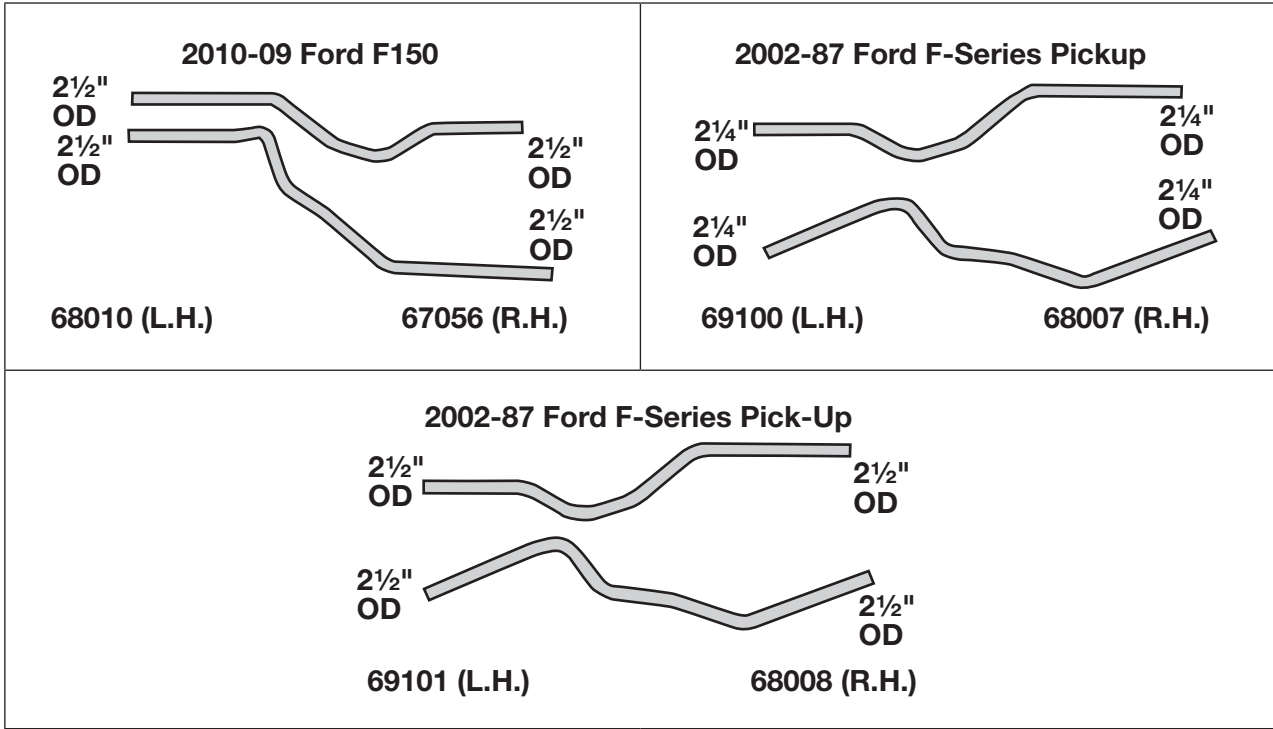

TAIL PIPES

FORD/LINCOLN/MERCURY (Cont.)