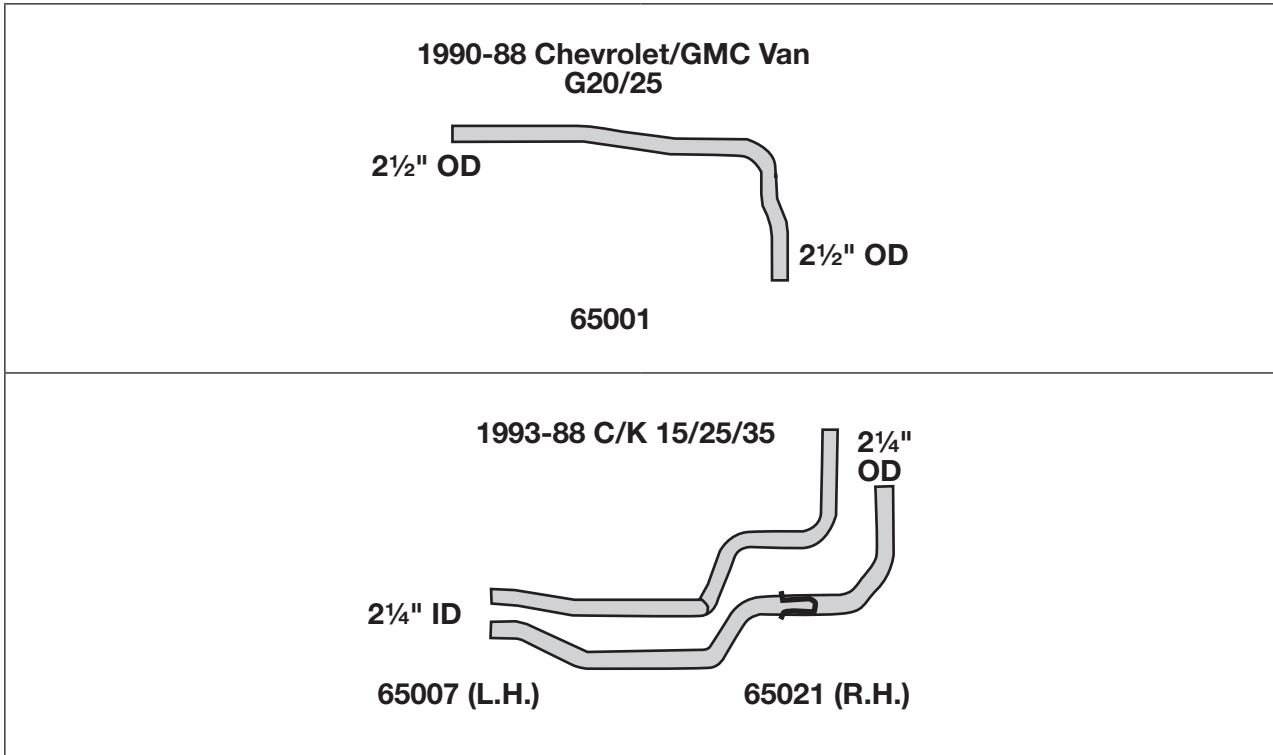

GENERAL MOTORS

L.H. Left Hand
R.H. Right Hand

- GENERAL INFORMATION
- PASSENGER CAR
- LIGHT TRUCK
- MUFFLER SPECS.
- OPTIONAL MUFFLERS
- ACCESSORIES
- FOOTNOTES