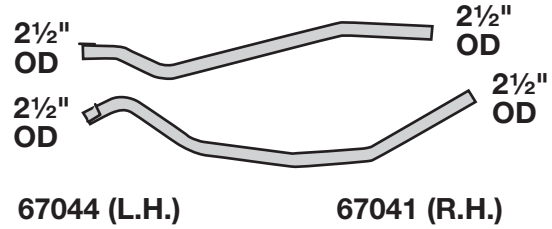

2006-00 Toyota Tundra w/3.4L, 4.7L (Exc. California)

2010-07 Toyota Tundra