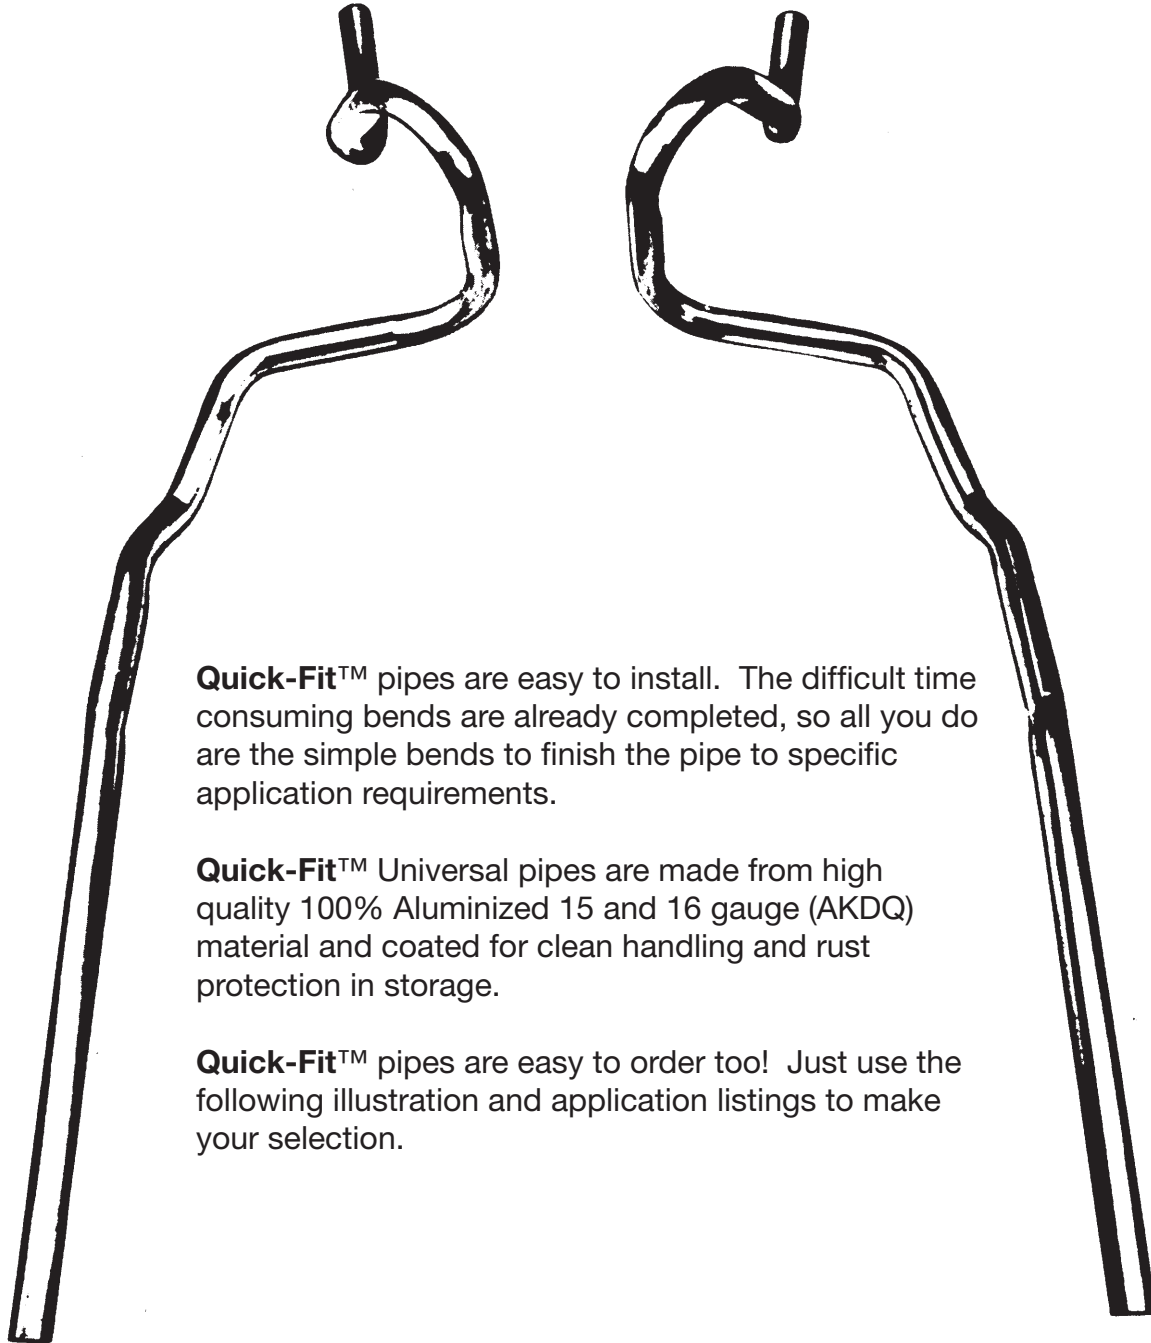

# QUICK-FIT

Universal tail & intermediate pipes are specifically designed to maximize today's exhaust professional's profits.

**Quick-Fit™** pipes are easy to install. The difficult time consuming bends are already completed, so all you do are the simple bends to finish the pipe to specific application requirements.