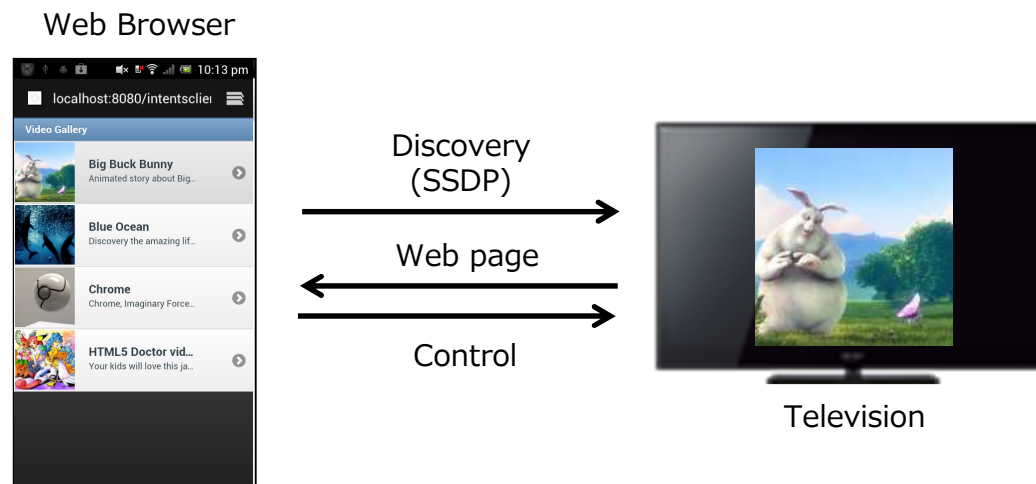

SONY
make.believe

Web Intents Addendum – Local Services Demo

2012/10/31

naoyukiB.sato@jp.sony.com from Sony

Web Intents Addendum - Local Services

Local Service – Live Demo

- Push movie
- Pick image
- Follow SOMC Claes's spec as much as possible
 - <http://w3c-test.org/dap/wi-addendum-local-services/>

Push movie

- Push movie from web page to Rendering device and control
- Using “Chromium” + Web Intents Local Service implementation(SSDP)

Pick image

- Pick image from DSC to web service
- Using “Chrome” + Web Intents Shim + mDNS plugin