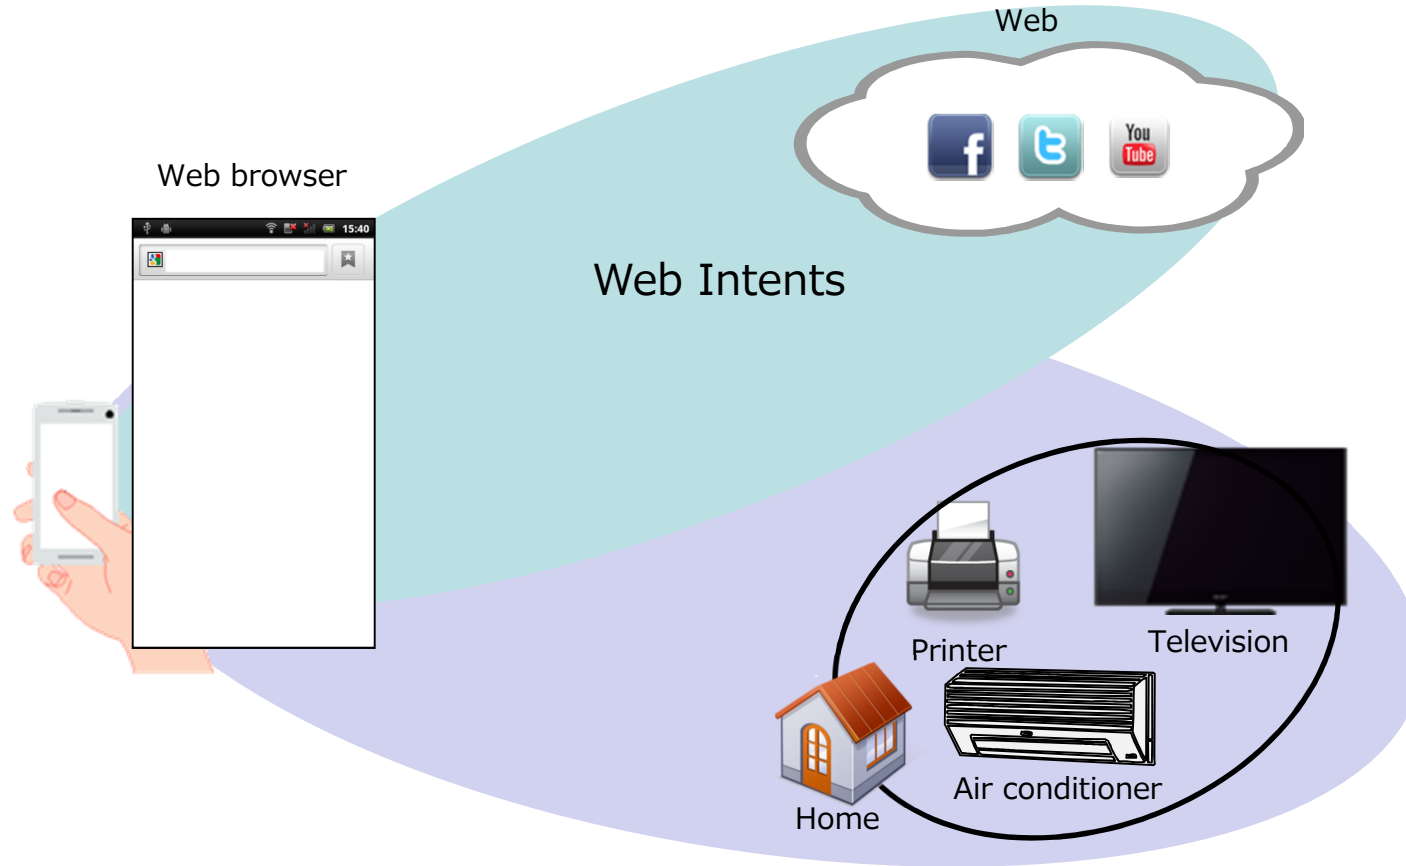

SONY
make.believe

Web Intents Addendum – Local Services Demo

2012/10/31

naoyukiB.sato@jp.sony.com from Sony

Web Intents Addendum - Local Services

Local Service – Live Demo

- Push movie
- Pick image
- Follow SOMC Claes's spec as much as possible
 - <http://w3c-test.org/dap/wi-addendum-local-services/>

Push movie

- Push movie from web page to Rendering device and control
- Using “Chromium” + Web Intents Local Service implementation(SSDP)

Pick image

- Pick image from DSC to web service
- Using “Chrome” + Web Intents Shim + mDNS plugin