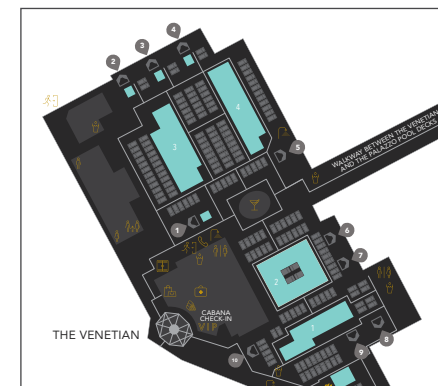

The Venetian

THE VENETIAN POOL CABANAS

LOCATION

The Venetian

DISPLAY CODE: VPOOLCAB

Two content channels available to route to cabana and bar displays