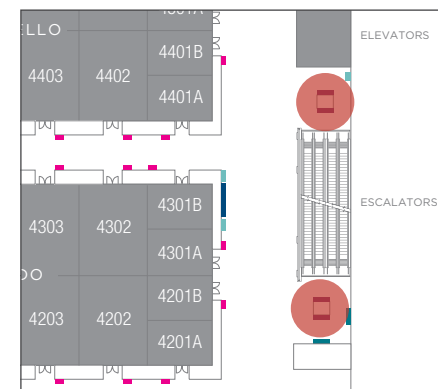

DISPLAY CODES

VMUL4Eelv (East – faces elevator)

VMUL4Eesc (East – faces escalator)

VMUL4Wwall (West – faces wall)

VMUL4Wesc (West – faces escalator)

LANDING DISPLAYS

Two 98" Digital Displays

LOCATION