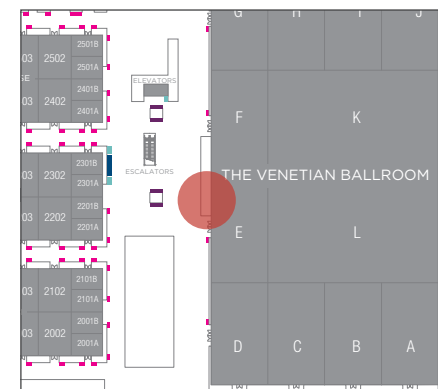

Main Convention Center Hall on level 2, across from The Venetian Ballroom D

DISPLAY CONTENT

Default: The Venetian Resort promo loop

DISPLAY CODE

RRWALL

The Convention Center

ED18 - THE VENETIAN BALLROOM E LEDGE DISPLAY

5' 10.75" w x 12' 2" h

LOCATION

Main Convention Center corridor,
Outside of The Venetian Ballroom E ledge

DISPLAY CONTENT

Default: The Venetian Resort promo loop

DISPLAY CODE

BMPWALL

The Convention Center

ED 7-8 - THE VENETIAN BALLROOM E & F LED DISPLAY

47.24' w x 11.66' h

LOCATION

Main Convention Center Hall on level 2, on the Venetian Ballroom E/F outer wall

DISPLAY CONTENT

Default: The Venetian Resort promo loop

DISPLAY CODE

CCEWALL

The Convention Center

ED17 - ESCALATOR DISPLAY

5' 10.75" w x 8' 10.25" h

LOCATION

Off main level 2 corridor, in escalator lobby across from The Venetian Ballroom E

DISPLAY CONTENT