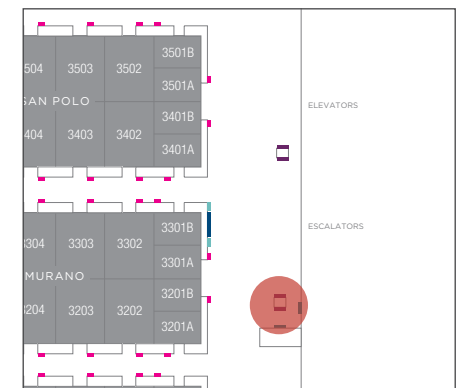

The Convention Center

LANDING DISPLAYS

Two 98" Digital Displays

LOCATION

The Convention Center Level 3 on the west landing, the escalator-only side

DEFAULT CONTENT

The Venetian promo loop

DISPLAY CODES

L3LS

L3LW