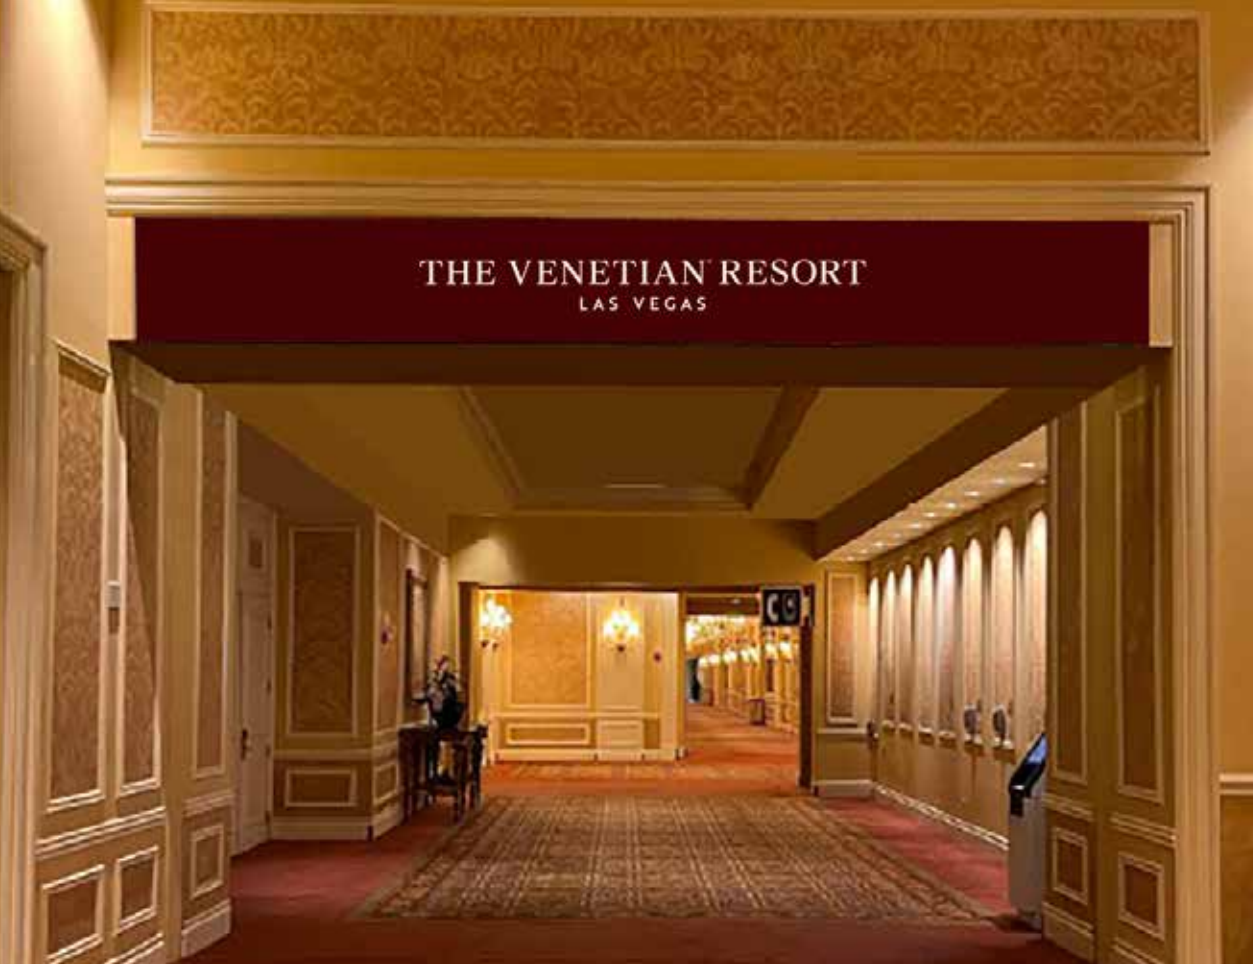

The Convention Center

ED3 - ENTRANCE SIDE DISPLAY

16' 7" w x 1' 11.5" h

LOCATION

Entrance to The Convention Center, Left side of main corridor upon entering

DISPLAY CONTENT

Default: The Venetian Resort promo loop*

DISPLAY CODE

CCBSOH

*Please note, only partial takeover is available for this sign. The Venetian Resort content will be activated at all times.

The Convention Center

ED4 - MAIN HALL BLADE SIGN

3' 11" w x 1' 1" h

LOCATION

Near The Convention Center Entrance, across from The Venetian Ballroom D

DISPLAY CONTENT

Default: The Venetian Resort promo loop*

DISPLAY CODE

CCFLAG

*Please note, only partial takeover is available for this sign. The Venetian Resort content will be activated at all times.