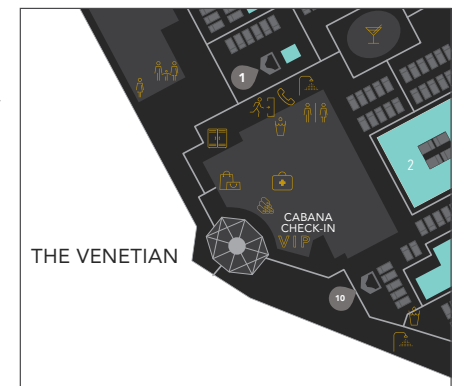

THE VENETIAN THEATRE

Entrance Verticals

LOCATION

The Venetian

DISPLAY CODES

VHTTRLT

VHTTRRT

The Venetian

THE VENETIAN POOL BAR

LOCATION

The Venetian

DISPLAY CODE: VPOOLBAR

Two content channels available to route to cabana and bar displays

The Venetian

THE VENETIAN POOL CABANAS

LOCATION

The Venetian

DISPLAY CODE: VPOOLCAB

Two content channels available to route to cabana and bar displays

The Venetian

THE VENETIAN POOL ENTRY CHECK-IN

LOCATION

Towel desk
VIP cabana check-in

DISPLAY CODES

VPOOL1
VPOOL2
VPOOL3

The Venetian

THE VENETIAN POOL DECK

Full Buyout

LOCATION

The Venetian

DISPLAY CODE: VPOOLCAB-
CABANA CHANNEL

One content channel plays to all displays