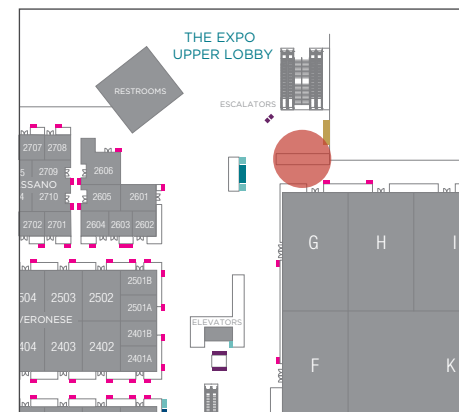

LOCATION

Entrance to The Venetian Convention Center from
The Venetian Expo

DISPLAY CONTENT

Default: The Venetian promo loop

DISPLAY CODE

EXEXITOH

UPPER LOBBY LED DISPLAY

Height: 8.86' Width: 15.75' 1.5mm

LOCATION

Top of escalators near The Convention Center
Level 2 threshold

DISPLAY CODE

EXULED

UPPER LOBBY ESCALATOR VIEW LED

27' 6.75" w x 9' 11.5" h

LOCATION

The Venetian Expo Upper lobby across from the Escalators

DEFAULT CONTENT

The Venetian promo loop

DISPLAY CODE

EXESLED

ED11 - THE VENETIAN EXPO LOBBY RIBBON

130'w x 4' 5" h

LOCATION

Across from feature wall, curving from main lobby toward exhibit halls