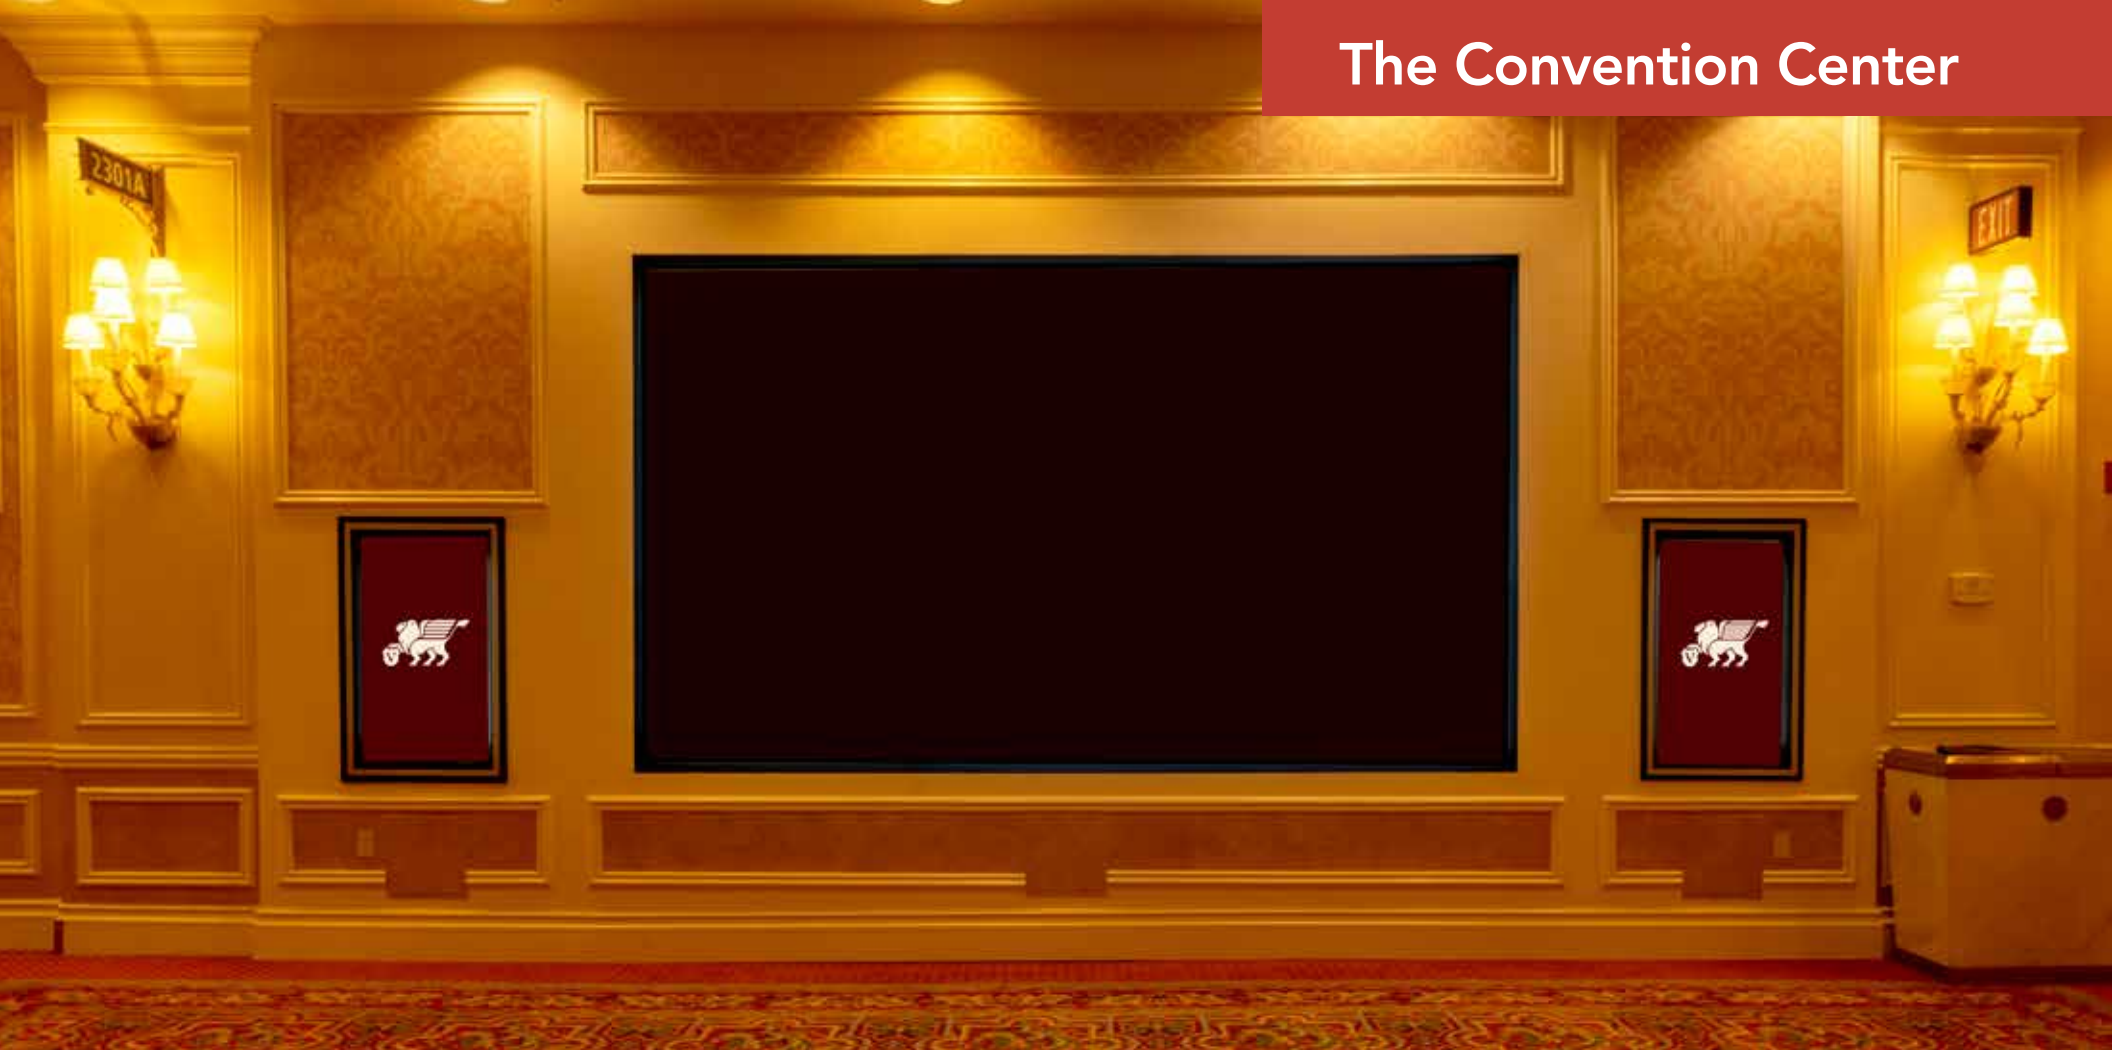

13' 9.25" w x 7' 9" h High-Resolution LED Display

LOCATION

Outside the Titian Ballroom facing elevators

DISPLAY CODE

EDB2

DISPLAY CONTENT

Default: The Venetian Resort posting systems postings template

VERTICAL DISPLAYS