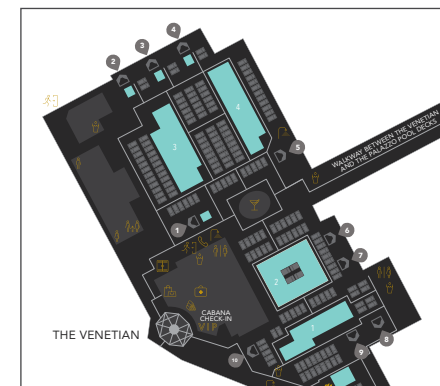

LOCATION

86" at the end of the row of elevator cabs on floors 1 and 2 of The Venetian Resort

DISPLAY CODES

Casino Level	Shopping Level
VELR01	VELR02
VEMR01	VEMR02
VEHR01	VEHR02

DISPLAY CONTENT

- Default:** The Venetian promo loop
- Option 1:** Takeover display with custom graphics
- Option 2:** Includes one advertisement placed within the existing digital promotion loop

THE VENETIAN THEATRE

Overhead Horizontals

LOCATION

The Venetian

DISPLAY CODES

VHTTROHL

VHTTROHC

VHTTROHR

THE VENETIAN THEATRE

Entrance Verticals

LOCATION

The Venetian

DISPLAY CODES

VHTTRLT

VHTTRRT

The Venetian

THE VENETIAN POOL BAR

LOCATION

The Venetian

DISPLAY CODE: VPOOLBAR

Two content channels available to route to cabana and bar displays

The Venetian

THE VENETIAN POOL CABANAS

LOCATION