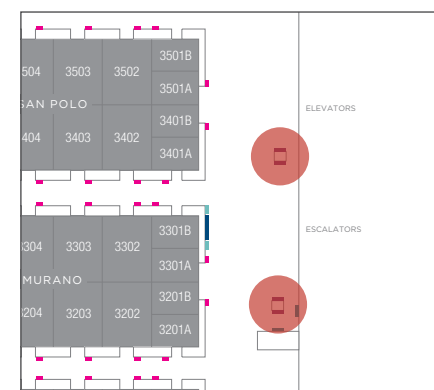

LOCATION

Level 3 escalator landings (*East and west*)

DISPLAY CONTENT

Default: The Venetian promo loop

DISPLAY CODES

VMUL3Eelv (*East – faces elevator*)
VMUL3Eesc (*East – faces escalator*)
VMUL3Wwall (*West – faces wall*)
VMUL3Wesc (*West – faces escalator*)

The Convention Center

LANDING DISPLAYS

Two 98" Digital Displays

LOCATION

The Convention Center Level 3 on the west landing, the escalator-only side

DEFAULT CONTENT

The Venetian promo loop

DISPLAY CODES