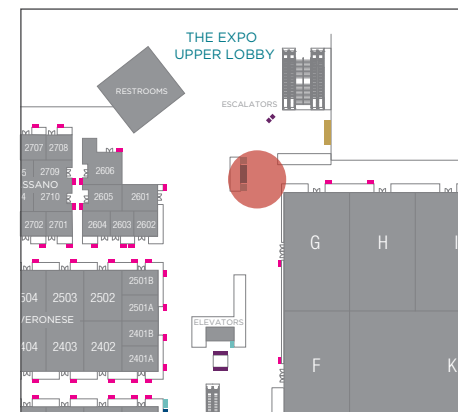

Vertical – Interactive Wayfinder

POP2-L/POP2-R Option 1 – Takeover display with custom graphics

POP2-L/POP2-R Option 2 – Brand the existing interactive Wayfinders

POP2-M – Takeover display with custom graphics

DISPLAY CODES

POP2-L (Left – 43" vertical)

POP2-M (Middle – 86" horizontal)

POP2-R (Right – 43" vertical)

The Convention Center

ED9 - THE EXPO ENTRANCE OVERHEAD

31' 6"w x 3' 3.75"h

LOCATION

Entrance to The Venetian Expo from
The Convention Center

DISPLAY CONTENT

Default: The Venetian promo loop

DISPLAY CODE

EXENTOH

The Venetian Expo

THE EXPO EXIT OVERHEAD

31' 6" w x 3' 3.75" h