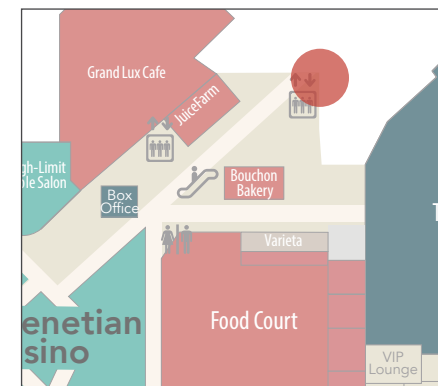

Default: The Venetian promo loop

Option 1: Takeover display with custom graphics

Option 2: Includes one advertisement placed within the existing digital promotion loop

The Venetian

RESTAURANT ROW

LOCATION

Restaurant Row is at the center of both towers

Option 2: Includes one advertisement placed within the existing digital promotion loop

IN-SUITE TELEVISION CHANNEL

LOCATION

Suites Total 7,094

DISPLAY CODE

TVGRPS

The Venetian

THE VENETIAN HOTEL GUEST ELEVATOR LANDINGS

LOCATION

86" at the end of the row of elevator cabs on floors 1 and 2 of The Venetian Resort

DISPLAY CODES

Casino Level	Shopping Level
VELR01	VELR02
VEMR01	VEMR02
VEHR01	VEHR02

DISPLAY CONTENT

- Default:** The Venetian promo loop
- Option 1:** Takeover display with custom graphics
- Option 2:** Includes one advertisement placed within the existing digital promotion loop

PELR01
PEMR01
PEHR01

Shopping Level

PELR02
PEMR02
PEHR02

DISPLAY CONTENT

Default: The Venetian promo loop

Option 1: Takeover display with custom graphics

Option 2: Includes one advertisement placed within the existing digital promotion loop