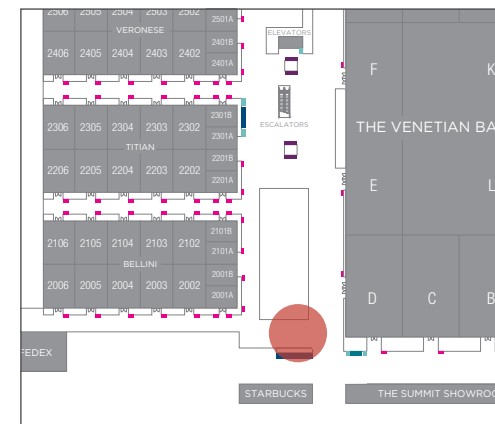

The Convention Center

ED3 - ENTRANCE SIDE DISPLAY

16' 7" w x 1' 11.5" h

LOCATION

Entrance to The Convention Center, Left side of main corridor upon entering

DISPLAY CONTENT

Default: The Venetian Resort promo loop*

DISPLAY CODE

CCBSOH

*Please note, only partial takeover is available for this sign. The Venetian Resort content will be activated at all times.