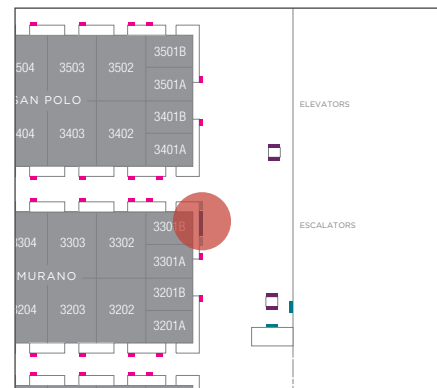

VERTICAL DISPLAY

Two 43" Digital Displays

LOCATION

Flanks the Event Directory Board

CONTENT

Default: Interactive Wayfinder

Option 1: Takeover display for custom loop

Option 2: Brand the existing interactive Wayfinders

DISPLAY CODES

VL3L (*Left display*)

VL3R (*Right display*)