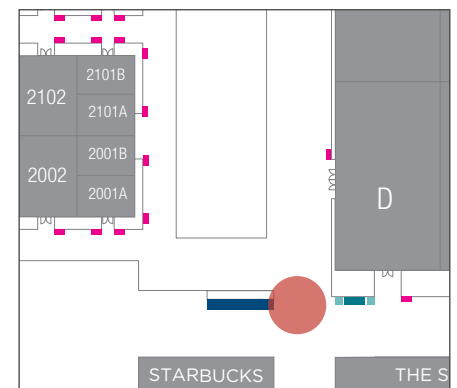

Vertical – Interactive Wayfinder

POP1-L/POP1-R Option 1 – Takeover display with custom graphics

POP1-L/POP1-R Option 2 – Brand the existing interactive Wayfinders

POP1-M – Takeover display with custom graphics

ED2 OVERHEAD HORIZONTAL DISPLAY

27' 7" w x 4' 5" h

LOCATION

Overhead at the exit of The Convention Center to hotel

DISPLAY CODE

CCEXITOH

DISPLAY CONTENT

Default: The Venetian promo loop

The Convention Center

ED3 - ENTRANCE SIDE DISPLAY

16' 7" w x 1' 11.5" h

LOCATION

Entrance to The Convention Center, Left side of main corridor upon entering

DISPLAY CONTENT

Default: The Venetian Resort promo loop*