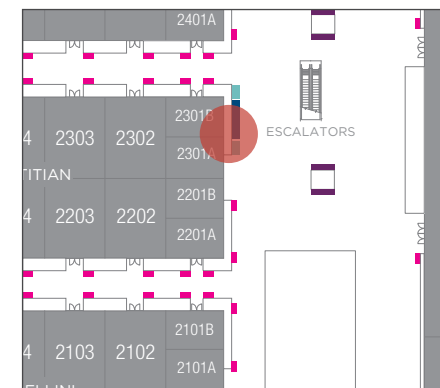

13' 9.25" w x 7' 9" h High-Resolution LED Display

LOCATION

Outside the Titian Ballroom facing elevators

DISPLAY CODE

EDB2

DISPLAY CONTENT

Default: The Venetian Resort posting systems postings template

VERTICAL DISPLAYS

Two 43" Digital Displays

LOCATION

Flanks the Event Directory Board

DISPLAY CONTENT

Default: Interactive Wayfinder

Option 1: Takeover display for custom loop

Option 2: Brand the existing interactive Wayfinders