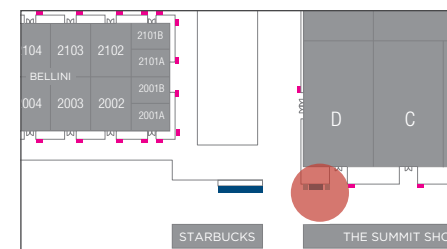

The Convention Center entrance on the right

DISPLAY CODES

POP1-L (Left – 43" vertical)

POP1-M (Middle – 86" horizontal)

POP1-R (Right – 43" vertical)

DISPLAY CONTENT

Default: Horizontal – The Venetian promo loop

Vertical – Interactive Wayfinder

POP1-L/POP1-R Option 1 – Takeover display with custom graphics

POP1-L/POP1-R Option 2 – Brand the existing interactive Wayfinders

POP1-M – Takeover display with custom graphics