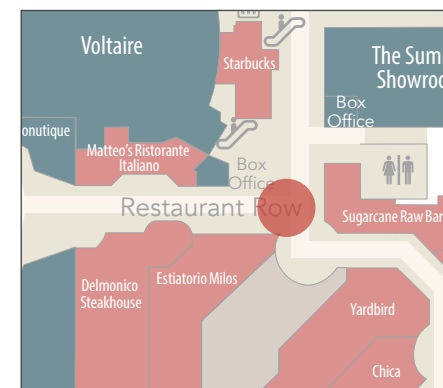

Default: The Venetian promo loop

Option 1: Takeover display with custom graphics

Option 2: Includes one advertisement placed within the existing digital promotion loop

The Venetian

RESTAURANT ROW

LOCATION

Restaurant Row is at the center of both towers

DISPLAY CODES

RROWS

RROWN

RROWE

RROWW

DISPLAY CONTENT

Default: The Venetian promo loop

Option 1: Takeover display with custom graphic

Option 2: Includes one advertisement placed within the existing digital promotion loop

IN-SUITE TELEVISION CHANNEL

LOCATION

Suites Total 7,094

DISPLAY CODE

TVGRPS

The Venetian

THE VENETIAN HOTEL GUEST ELEVATOR LANDINGS

LOCATION

86" at the end of the row of elevator cabs on floors 1 and 2 of The Venetian Resort

DISPLAY CODES

Casino Level	Shopping Level
VELR01	VELR02
VEMR01	VEMR02
VEHR01	VEHR02

DISPLAY CONTENT

- Default:** The Venetian promo loop
- Option 1:** Takeover display with custom graphics
- Option 2:** Includes one advertisement placed within the existing digital promotion loop