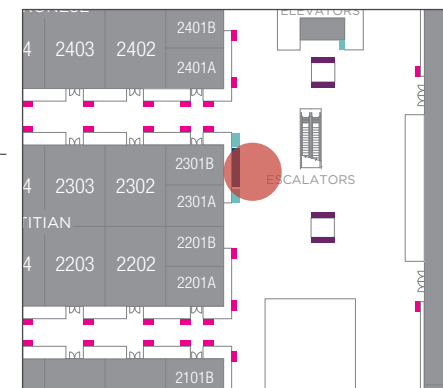

13' 9.25" w x 7' 9" h High-Resolution LED Display

LOCATION

Outside the Titian Ballroom facing elevators

DISPLAY CODE

EDB2

DISPLAY CONTENT

Default: The Venetian Resort posting systems postings template

VERTICAL DISPLAYS

Two 43" Digital Displays

LOCATION

Flanks the Event Directory Board

DISPLAY CONTENT

Default: Interactive Wayfinder

Option 1: Takeover display for custom loop

Option 2: Brand the existing interactive Wayfinders

DISPLAY CODES

VL2L (*Left display*)

VL2R (*Right display*)

The Convention Center

4-SIDED KIOSK DISPLAYS

Eight 3' 1.75" w x 5' 6" h High-Resolution LED Displays
Two 4-Sided Units
Each Operates Independently