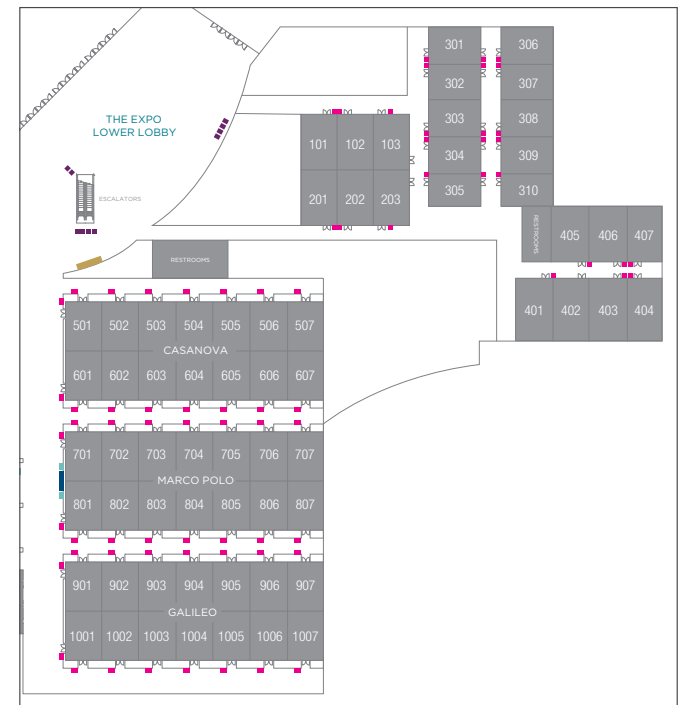

The Palazzo

CURVED WALL MARQUEE

LOCATION

Marquee faces intersection Las Vegas Boulevard and Sands Avenue

SPECS

Height 52'
Width 29'
Single-sided
10mm

DISPLAY CODE: PCW

Default: The Venetian promo loop

SPECS

Height 10'1"
Width 12'
Single-sided
10mm

DISPLAY CODE: SABM

Includes one advertisement placed within the existing digital promotions loop

Advertisement is for a maximum of a four-day duration. Existing promo loop varies in duration. Sponsor Advertisements need to include program branding in at least 20% of the design specifications.

Default: The Venetian promo loop

Option 1: Takeover display for custom loop

Option 2: Brand the existing interactive Wayfinders

The Convention Center

MEETING ROOM ENTRANCE DISPLAYS

Galileo, Marco Polo, Casanova

DISPLAY CODE: MRL1 (ROOM #)

- Default:** Meeting agenda for each room
 - Option 1:** Takeover display for custom loop
 - Option 2:** Replace background in The Venetian Resort posting systems *OR*
- Provide a single-show graphic for all meeting rooms