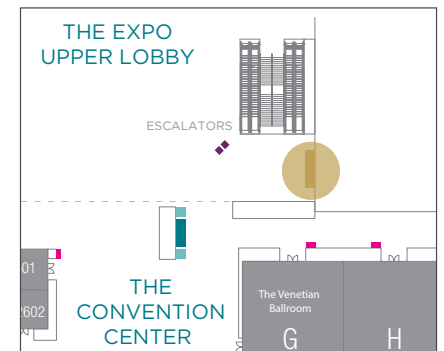

Entrance to The Venetian Expo from
The Convention Center

DISPLAY CONTENT

Default: The Venetian promo loop

DISPLAY CODE

EXENTOH

The Venetian Expo

THE EXPO EXIT OVERHEAD

31' 6" w x 3' 3.75" h

LOCATION

Entrance to The Venetian Convention Center from
The Venetian Expo

DISPLAY CONTENT

Default: The Venetian promo loop

DISPLAY CODE

EXEXITOH

UPPER LOBBY LED DISPLAY

Height: 8.86' Width: 15.75' 1.5mm

LOCATION

Top of escalators near The Convention Center
Level 2 threshold

DISPLAY CODE

EXULED

UPPER LOBBY ESCALATOR VIEW LED

27' 6.75" w x 9' 11.5" h

LOCATION

The Venetian Expo Upper lobby across from the Escalators

DEFAULT CONTENT

The Venetian promo loop

DISPLAY CODE

EXESLED

ED11 - THE VENETIAN EXPO LOBBY RIBBON

130'w x 4' 5" h

LOCATION

Across from feature wall, curving from main lobby toward exhibit halls