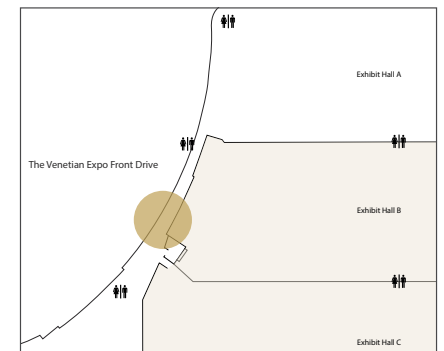

HALL B BLADE DISPLAY

Height: 12'-2 5/32" Width: 2'-11 7/16" Double-Sided Units

LOCATION

Outside right of Hall B

DISPLAY CODE

EXHALL-B