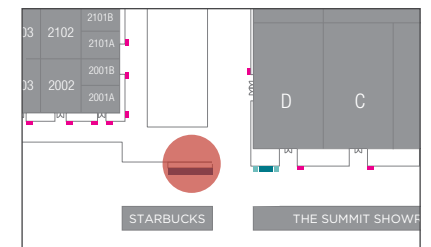

THE VENETIAN RESORT LAS VEGAS

ED1 - ENTRANCE OVERHEAD DISPLAY

25' 7" w x 3' 4" h

LOCATION

The Convention Center entrance facing Starbucks

DEFAULT CONTENT

The Venetian promo loop

DISPLAY CODE

CCENTOH-R