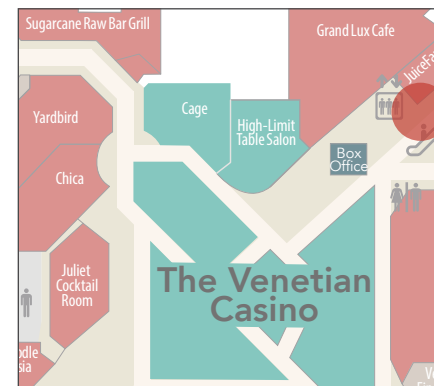

The Palazzo

THE PALAZZO ROTUNDA – LED

LOCATION

The entrance/exit to The Palazzo guest elevators and across from Starbucks

DISPLAY CODE: PALRO

Default: The Venetian promo loop

Option 1: Takeover display with custom graphics

Option 2: Includes one advertisement placed within the existing digital promotion loop

The Venetian

ESCALATOR OVERHEAD

LOCATION

Descending escalator from porte cochere entrance toward casino level

DISPLAY CODE: VCOH

Default: The Venetian promo loop

Option 1: Takeover display with custom graphics

Option 2: Includes one advertisement placed within the existing digital promotion loop

The Venetian

RESTAURANT ROW

LOCATION

Restaurant Row is at the center of both towers

LOCATION

86" at the end of the row of elevator cabs on floors 1 and 2 of The Venetian Resort

DISPLAY CODES

Casino Level	Shopping Level
VELR01	VELR02
VEMR01	VEMR02
VEHR01	VEHR02

DISPLAY CONTENT

- Default:** The Venetian promo loop
- Option 1:** Takeover display with custom graphics
- Option 2:** Includes one advertisement placed within the existing digital promotion loop