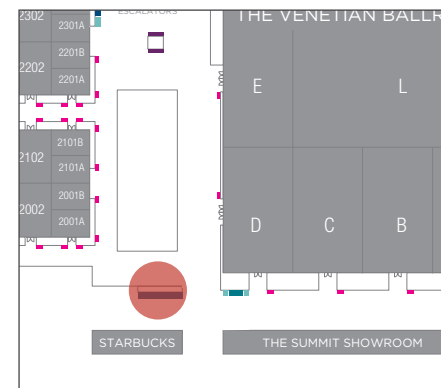

THE VENETIAN CONVENTION & EXPO CENTER

LEVEL 2

THE VENETIAN RESORT
LAS VEGAS

ED16 - ENTRANCE ADJACENT OVERHEAD DISPLAY

25'7" w x 3'4" h

LOCATION

The Convention Center entrance facing Starbucks

DISPLAY CONTENT

Default: The Venetian promo loop*

DISPLAY CODE

CCENTOH-L

THE VENETIAN RESORT LAS VEGAS

ED1 - ENTRANCE OVERHEAD DISPLAY

25' 7" w x 3' 4" h

LOCATION

The Convention Center entrance facing Starbucks

The Convention Center entrance on the right

DISPLAY CODES

POP1-L (Left – 43" vertical)

POP1-M (Middle – 86" horizontal)

POP1-R (Right – 43" vertical)

DISPLAY CONTENT

Default: Horizontal – The Venetian promo loop