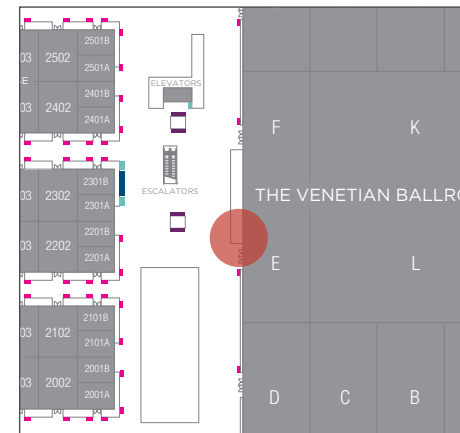

Main Convention Center Hall on level 2, across from The Venetian Ballroom D

DISPLAY CONTENT

Default: The Venetian Resort promo loop

DISPLAY CODE

RRWALL

The Convention Center

ED18 - THE VENETIAN BALLROOM E LEDGE DISPLAY

5' 10.75" w x 12' 2" h

LOCATION

Main Convention Center corridor,
Outside of The Venetian Ballroom E ledge

DISPLAY CONTENT

Default: The Venetian Resort promo loop

DISPLAY CODE

BMPWALL

The Convention Center

ED 7-8 - THE VENETIAN BALLROOM E & F LED DISPLAY

47.24' w x 11.66' h

LOCATION

Main Convention Center Hall on level 2, on the Venetian Ballroom E/F outer wall

DISPLAY CONTENT

Default: The Venetian Resort promo loop