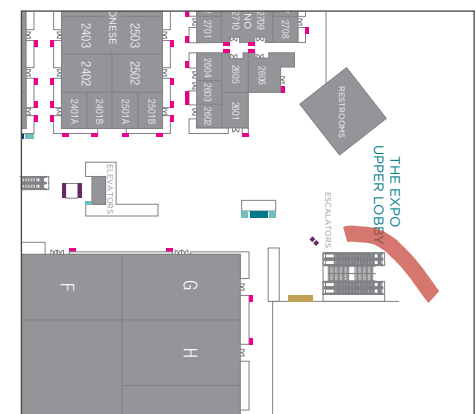

DEFAULT CONTENT

The Venetian promo loop

DISPLAY CODE

EXESLED

ED11 - THE VENETIAN EXPO LOBBY RIBBON

130'w x 4' 5" h

LOCATION

Across from feature wall, curving from main lobby toward exhibit halls

DEFAULT CONTENT

The Venetian promo loop

DISPLAY CODE

EXESWRAP

The Venetian Expo

HALL A BLADE DISPLAY

Height: 12'-2 5/32" Width: 2'-11 7/16"
Single-Sided Unit

LOCATION