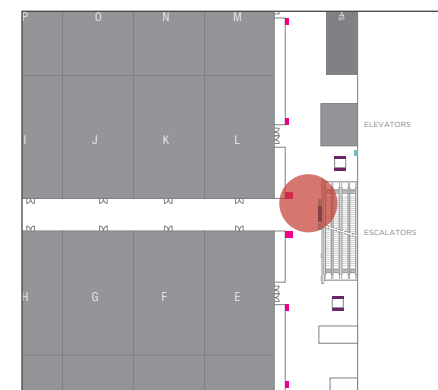

EVENT DIRECTORY BOARD

Nine 55" Digital Displays

LOCATION

The Convention Center Level 5 across from
The Palazzo Ballroom

DEFAULT CONTENT

The Venetian Resort posting systems
postings template

DISPLAY CODE: EDB5