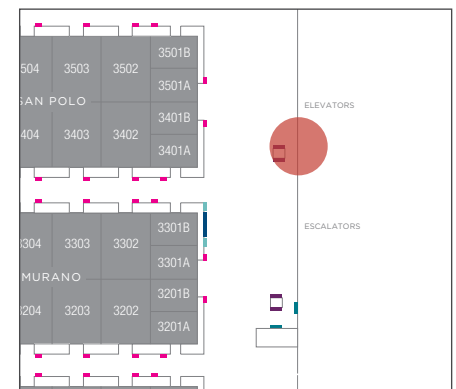

ELEVATOR LANDING

One 43" Digital Display

LOCATION

The Convention Center Level 3 on the west landing, the escalator-only side

DISPLAY CONTENT

Default: The Venetian promo loop

Option 1: Takeover display for custom loop

Option 2: Brand the existing interactive Wayfinders

DISPLAY CODE

L3ELV