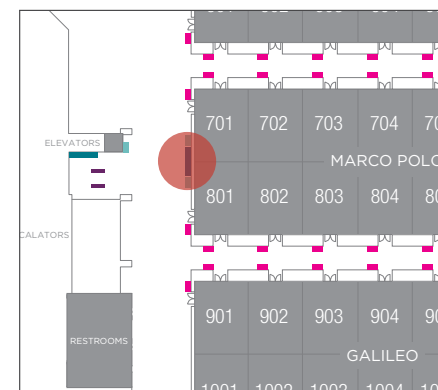

LOCATION

Outside of Marco Polo Ballroom

DISPLAY SCREEN OPTIONS

Option 1: All 9 screens

Option 2: 6 screens out of 9

Option 3: 3 screens out of 9

DISPLAY CODE: EDB1

The Convention Center

VERTICAL DISPLAYS

Two 43" Digital Displays

LOCATION

Flanks the Event Directory Board

DISPLAY CODES

VL1L (*Left display*)

VL1R (*Right display*)

DISPLAY CONTENT