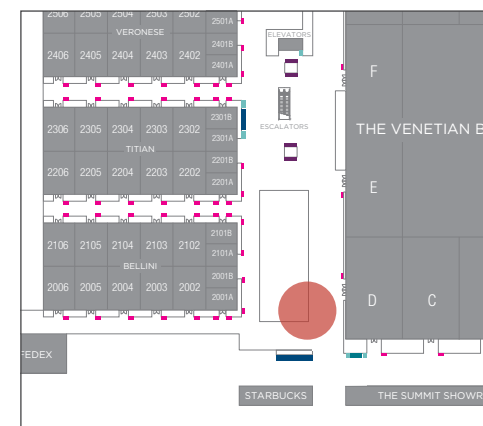

LOCATION

Near The Convention Center Entrance, across from The Venetian Ballroom D

DISPLAY CONTENT

Default: The Venetian Resort promo loop*

DISPLAY CODE

CCFLAG

*Please note, only partial takeover is available for this sign. The Venetian Resort content will be activated at all times.

The Convention Center

ED5 - BELLINI HALL DISPLAY

4' 5" w x 7' 10.5" h

LOCATION

Left of the Entrance Hall to Bellini Ballroom

DISPLAY CONTENT

Default: The Venetian promo loop*

DISPLAY CODE