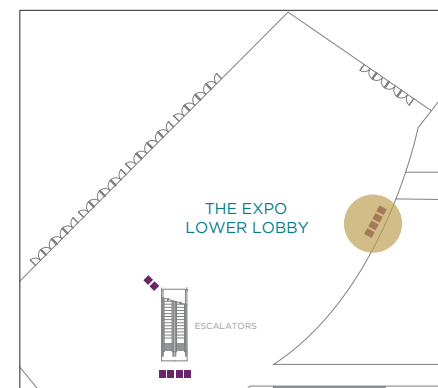

The Expo

SINGLE VERTICAL DISPLAYS

Individual Screens Measuring 46"

LOCATION

Each resides next to the triple-screen display

DISPLAY CODES

EXVSBC

EXVSCP