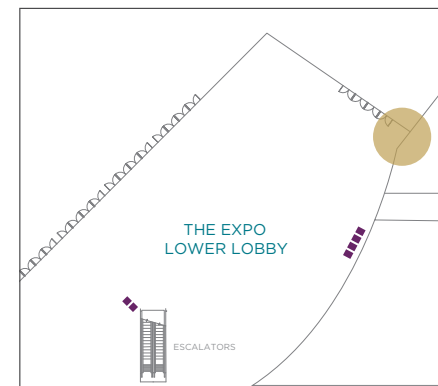

Default: The Venetian promo loop

Option 1: Takeover display for custom loop

Option 2: Brand the existing interactive Wayfinders

The Convention Center

MEETING ROOM ENTRANCE DISPLAYS

Galileo, Marco Polo, Casanova

DISPLAY CODE: MRL1 (ROOM #)

- Default:** Meeting agenda for each room
 - Option 1:** Takeover display for custom loop
 - Option 2:** Replace background in The Venetian Resort posting systems *OR*
- Provide a single-show graphic for all meeting rooms

The Expo

CURVED LED DISPLAY

One 132.23" Digital Display

LOCATION

Next to Café Presse and entrance
to The Convention Center

DISPLAY CODE

EXLLED

The Expo

TRIPLE VERTICAL DISPLAYS

Individual Screens Measuring 46"

LOCATION

One unit is located near the Executive Offices and Exhibit & Business Service Center

One unit is in the highly visible area near Café Presse