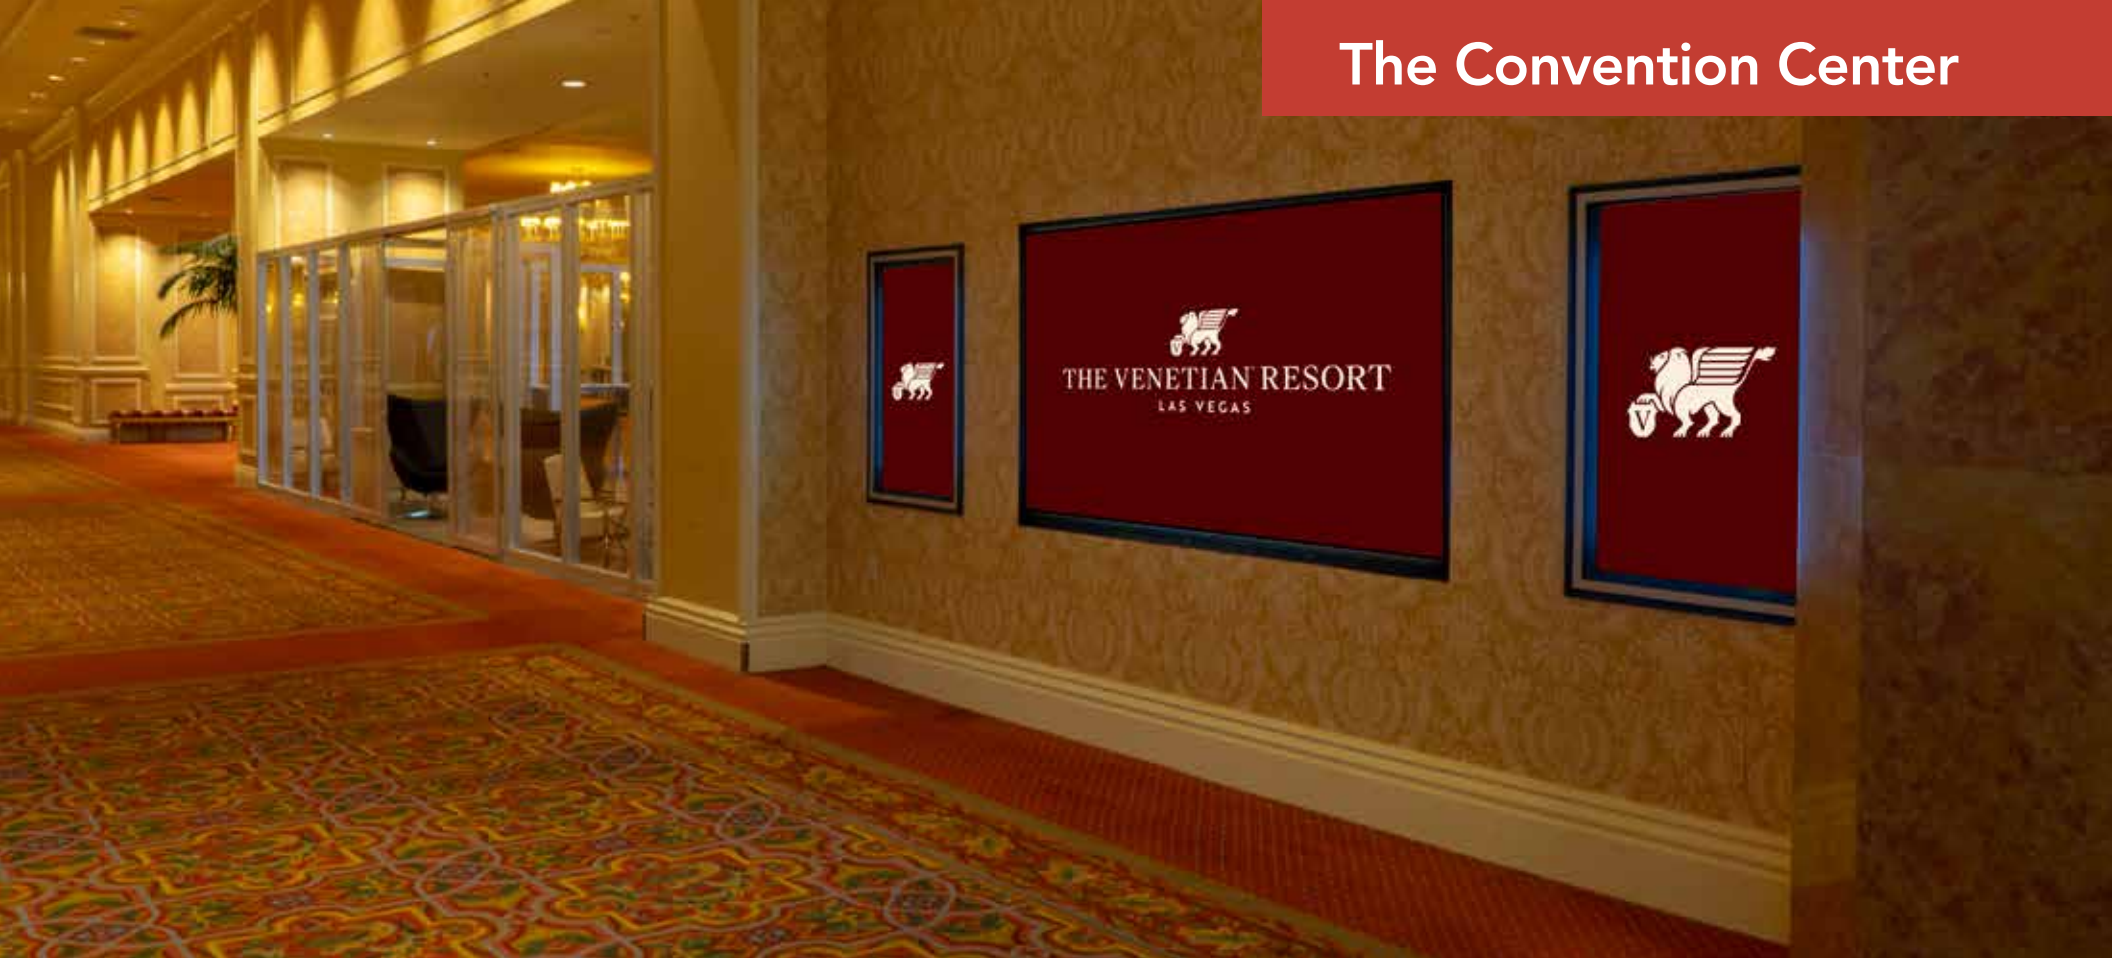

DISPLAY CONTENT

Default: The Venetian promo loop

DISPLAY CODE

CCELV

The Convention Center

MEETING ROOM ENTRANCE DISPLAYS

43" LCD Displays

Bellini, Titian, Veronese, Bassano,
The Venetian Ballroom

73 Digital Displays with one display per meeting room

DISPLAY CODE: MRL2 (ROOM #)

Default: Meeting agenda for each room

Option 1: Takeover display for custom graphics

Option 2: Replace background in
The Venetian Resort posting systems

OR

Provide a single-show graphic for all
meeting rooms

THREE-SCREEN ARRAY

One 86" Digital Display Two 43" Digital Displays

LOCATION

Entrance to The Venetian Expo from The Convention Center

DISPLAY CONTENT

Default: Horizontal – The Venetian promo loop