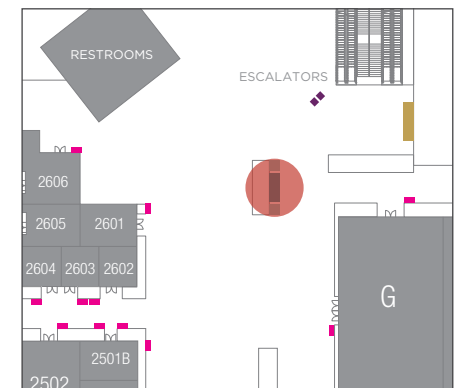

OR

Provide a single-show graphic for all
meeting rooms

THREE-SCREEN ARRAY

One 86" Digital Display Two 43" Digital Displays

LOCATION

Entrance to The Venetian Expo from The Convention Center

DISPLAY CONTENT

Default: Horizontal – The Venetian promo loop

Vertical – Interactive Wayfinder

POP2-L/POP2-R Option 1 – Takeover display with custom graphics

POP2-L/POP2-R Option 2 – Brand the existing interactive Wayfinders

POP2-M – Takeover display with custom graphics

DISPLAY CODES

POP2-L (Left – 43" vertical)

POP2-M (Middle – 86" horizontal)

POP2-R (Right – 43" vertical)

The Convention Center

ED9 - THE EXPO ENTRANCE OVERHEAD

31' 6"w x 3' 3.75"h

LOCATION