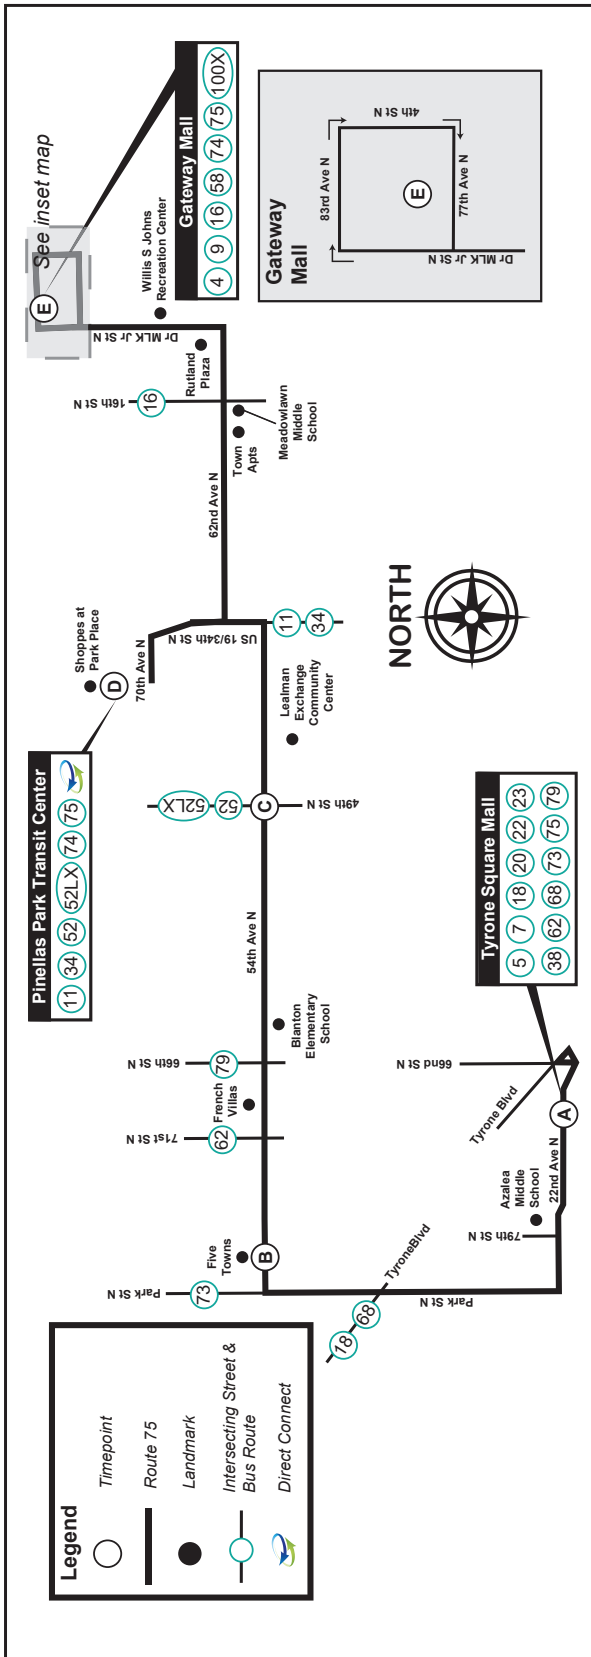

Route 75

TYRONE SQUARE MALL TO GATEWAY MALL MONDAY - FRIDAY

(A) 22 Ave N at Tyrone Mall	(B) 54 Ave N & Five Towns	(C) 54 Ave N & 49 St	(D) Shoppes at Park Place	(E) Gateway Mall
5:15 AM	5:24	5:33	5:45	—
6:20	6:29	6:38	6:50	—
7:20	7:29	7:38	7:50	—
—	—	—	—	—
8:15	8:24	8:33	8:45	9:10
9:15	9:24	9:33	9:45	10:10
10:15	10:24	10:33	10:45	11:10
11:15	11:24	11:33	11:45	12:10
12:15 PM	12:25	12:35	12:47	1:12
1:15	1:25	1:35	1:47	2:12
2:15	2:25	2:35	2:47	3:12
3:15	3:25	3:35	3:47	4:12
4:15	4:25	4:35	4:47	5:12
5:15	5:25	5:35	5:47	6:12
6:15	6:25	6:35	6:47	7:12
7:30	7:40	7:50	8:02	—

GATEWAY MALL TO TYRONE SQUARE MALL MONDAY - FRIDAY

(E) Gateway Mall	(D) Shoppes at Park Place	(C) 54 Ave N & 49 St	(B) 54 Ave N & Five Towns	(A) 22 Ave N at Tyrone Mall
—	5:50	5:59	6:09	6:25
—	6:55	7:04	7:14	7:30
—	7:55	8:04	8:14	8:30
—	8:55	9:04	9:14	9:30
9:25 AM	9:42	9:51	10:01	10:17
10:25	10:42	10:51	11:01	11:17
11:25	11:42	11:51	12:01	12:17
12:25 PM	12:42	12:51	1:01	1:17
1:25	1:42	1:51	2:01	2:17
2:25	2:42	2:51	3:01	3:17
3:25	3:42	3:51	4:01	4:17
4:25	4:42	4:51	5:01	5:17
5:25	5:42	5:51	6:01	6:17
6:25	6:42	6:51	7:01	7:17
7:25	7:42	7:51	8:01	8:17

♿ - Wheelchair service provided on all trips
TIMES SHOWN ARE SCHEDULED BUT MAY VARY DUE TO TRAFFIC CONDITIONS,
WEATHER OR UNFORESEEN EVENTS. Effective 10-06-24

Route 75

TYRONE SQUARE MALL TO GATEWAY MALL SATURDAY

(A) 22 Ave N at Tyrone Mall	(B) 54 Ave N & Five Towns	(C) 54 Ave N & 49 St	(D) Shoppes at Park Place	(E) Gateway Mall
—	—	—	—	—
7:25 AM	7:31	7:40	7:51	—
—	—	—	—	—
8:15	8:21	8:30	8:41	9:01
9:20	9:26	9:35	9:46	10:06
10:20	10:28	10:38	10:49	11:09
11:20	11:28	11:38	11:49	12:09
12:20 PM	12:28	12:38	12:49	1:09
1:20	1:28	1:38	1:49	2:09
2:20	2:28	2:38	2:49	3:09
3:20	3:28	3:38	3:49	4:09
4:20	4:28	4:38	4:49	5:09
5:20	5:28	5:36	5:47	6:07
6:20	6:28	6:36	6:47	7:07
7:20	7:28	7:36	7:47	—

SUNDAY & HOLIDAYS

—	—	—	—	—
7:25 AM	7:33	7:43	7:55	—
—	—	—	—	—
8:15	8:23	8:33	8:45	9:13
9:20	9:28	9:38	9:50	10:18
10:20	10:28	10:38	10:50	11:18
11:20	11:28	11:38	11:50	12:18
12:20 PM	12:28	12:38	12:50	1:18
1:20	1:28	1:38	1:50	2:18
2:20	2:28	2:38	2:50	3:18
3:20	3:28	3:38	3:50	4:18
4:20	4:28	4:38	4:50	5:18
5:20	5:28	5:38	5:50	6:18
6:20	6:28	6:38	6:50	—
7:20	7:28	7:36	7:45	—

Route 75

GATEWAY MALL TO TYRONE SQUARE MALL SATURDAY

(E) Gateway Mall	(D) Shoppes at Park Place	(C) 54 Ave N & 49 St	(B) 54 Ave N & Five Towns	(A) 22 Ave N at Tyrone Mall
—	7:00	7:07	7:14	7:29
—	8:00	8:07	8:14	8:29
—	8:45	8:52	8:59	9:14
9:20	9:36	9:43	9:50	10:05
10:25	10:45	10:53	11:02	11:20
11:25	11:45	11:53	12:02	12:20
12:25	12:45	12:53	1:02	1:20
1:25	1:45	1:53	2:02	2:20
2:25	2:45	2:53	3:02	3:20
3:25	3:45	3:53	4:02	4:20
4:25	4:45	4:53	5:02	5:19
5:25	5:45	5:52	5:59	6:16
6:25	6:45	6:52	6:59	7:16
7:20	7:40	7:48	7:57	8:10
—	—	—	—	—

SUNDAY & HOLIDAYS

—	7:00	7:07	7:15	7:35
—	8:00	8:07	8:15	8:35
—	8:45	8:53	9:02	9:25
9:20	9:40	9:48	9:57	10:20
10:25	10:45	10:53	11:02	11:25
11:25	11:45	11:53	12:02	12:25
12:25	12:45	12:53	1:02	1:25
1:25	1:45	1:53	2:02	2:25
2:25	2:45	2:53	3:02	3:25
3:25	3:45	3:53	4:02	4:25
4:25	4:45	4:53	5:02	5:25
5:25	5:45	5:53	6:02	6:20
6:25	6:45	6:53	7:02	7:20
—	—	—	—	—
—	—	—	—	—

♿ - Wheelchair service provided on all trips
TIMES SHOWN ARE SCHEDULED BUT MAY VARY DUE TO TRAFFIC CONDITIONS, WEATHER OR UNFORESEEN EVENTS. Effective 10-06-24