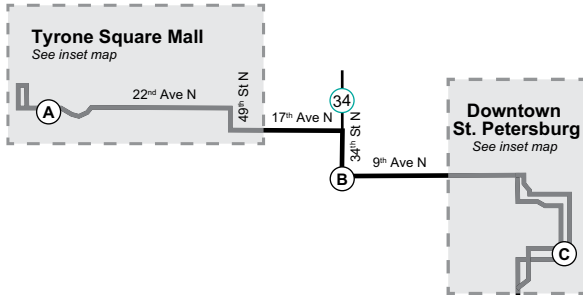

Route 20

25 WAY S & ROY HANNA DR TO TYRONE SQUARE MALL

Serving: 25 Way S & Roy Hanna Dr, Skyway Plaza, Dr ML King St/9 St S, Downtown St. Petersburg, 9 Ave N, Tyrone Square Mall

MONDAY - FRIDAY

Legend

- Timepoint
- Route 20
- Landmark
- Intersecting Street & Bus Route
- Direct Connect Location

(E)	(D)	(C)	(B)	(A)	(A)	(B)	(C)	(D)	(E)
25 Way S & Roy Hanna Dr S	MLK & 22 Ave	3 St S & 3 Ave S	34 St N & 9 Ave	Tyrone Square Mall	Tyrone Square Mall	34 St N & 9 Ave	4 St S & 3 Ave S	MLK & 22 Ave	25 Way S & Roy Hanna Dr S
5:25 AM	5:36	5:44	5:55	6:08	6:20 AM	6:36	6:48	6:55	7:06
6:30	6:41	6:49	7:01	7:16	7:20	7:36	7:48	7:55	8:06
7:30	7:42	7:51	8:03	8:17	8:20	8:38	8:51	8:58	9:09
8:30	8:42	8:51	9:03	9:17	9:20	9:38	9:51	9:58	10:09
9:30	9:42	9:51	10:03	10:17	10:20	10:38	10:51	10:58	11:09
10:30	10:41	10:50	11:02	11:16	11:20	11:38	11:51	11:58	12:09
11:30	11:41	11:50	12:02	12:16	12:20 PM	12:39	12:53	1:00	1:11
12:30 PM	12:41	12:50	1:02	1:16	1:20	1:39	1:53	2:00	2:11
1:30	1:42	1:51	2:03	2:18	2:20	2:39	2:52	2:59	3:10
2:30	2:42	2:51	3:03	3:18	3:20	3:39	3:52	3:59	4:10
3:30	3:41	3:50	4:02	4:17	4:20	4:42	4:55	5:02	5:13
4:30	4:41	4:50	5:02	5:16	5:20	5:40	5:53	6:00	6:10
5:30	5:41	5:50	6:02	6:16	6:20	6:38	6:51	6:58	7:08
6:30	6:41	6:50	7:02	7:16	-	-	-	-	-