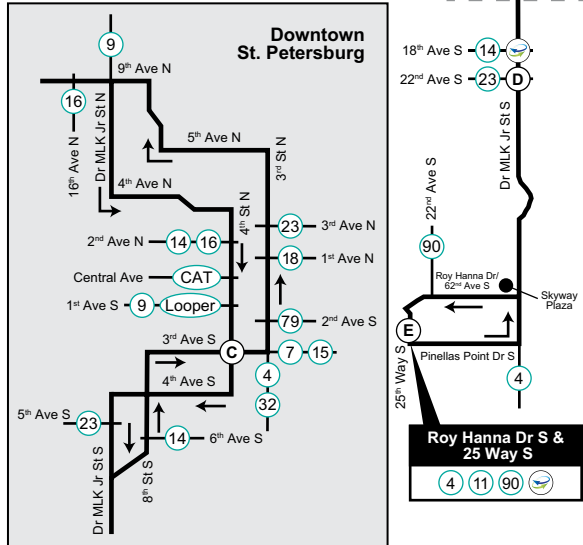

Route 20

25 WAY S & ROY HANNA DR TO TYRONE SQUARE MALL

Serving: 25 Way S & Roy Hanna Dr, Skyway Plaza, Dr ML King St/9 St S, Downtown St. Petersburg, 9 Ave N, Tyrone Square Mall

MONDAY - FRIDAY

Legend

- Timepoint
- Route 20
- Landmark
- Intersecting Street & Bus Route
- Direct Connect Location

(E)	(D)	(C)	(B)	(A)	(A)	(B)	(C)	(D)	(E)
25 Way S & Roy Hanna Dr S	MLK & 22 Ave	3 St S & 3 Ave S	34 St N & 9 Ave	Tyrone Square Mall	Tyrone Square Mall	34 St N & 9 Ave	4 St S & 3 Ave S	MLK & 22 Ave	25 Way S & Roy Hanna Dr S
5:25 AM	5:36	5:44	5:55	6:08	6:20 AM	6:36	6:48	6:55	7:06
6:30	6:41	6:49	7:01	7:16	7:20	7:36	7:48	7:55	8:06
7:30	7:42	7:51	8:03	8:17	8:20	8:38	8:51	8:58	9:09
8:30	8:42	8:51	9:03	9:17	9:20	9:38	9:51	9:58	10:09
9:30	9:42	9:51	10:03	10:17	10:20	10:38	10:51	10:58	11:09
10:30	10:41	10:50	11:02	11:16	11:20	11:38	11:51	11:58	12:09
11:30	11:41	11:50	12:02	12:16	12:20 PM	12:39	12:53	1:00	1:11
12:30 PM	12:41	12:50	1:02	1:16	1:20	1:39	1:53	2:00	2:11
1:30	1:42	1:51	2:03	2:18	2:20	2:39	2:52	2:59	3:10
2:30	2:42	2:51	3:03	3:18	3:20	3:39	3:52	3:59	4:10
3:30	3:41	3:50	4:02	4:17	4:20	4:42	4:55	5:02	5:13
4:30	4:41	4:50	5:02	5:16	5:20	5:40	5:53	6:00	6:10
5:30	5:41	5:50	6:02	6:16	6:20	6:38	6:51	6:58	7:08
6:30	6:41	6:50	7:02	7:16	-	-	-	-	-