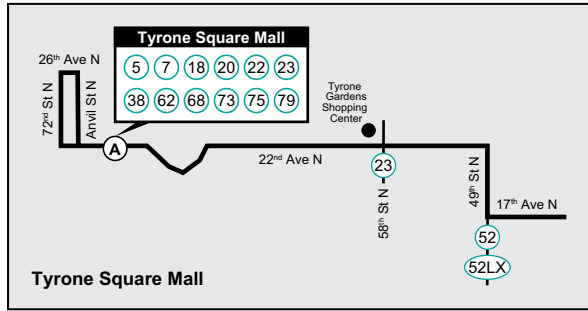

Route 20

25 WAY S & ROY HANNA DR TO TYRONE SQUARE MALL

Serving: 25 Way S & Roy Hanna Dr, Skyway Plaza, Dr ML King St/9 St S, Downtown St. Petersburg, 9 Ave N, Tyrone Square Mall

MONDAY - FRIDAY

Legend

- Timepoint
- Route 20
- Landmark
- Intersecting Street & Bus Route
- Direct Connect Location

(E)	(D)	(C)	(B)	(A)	(A)	(B)	(C)	(D)	(E)
25 Way S & Roy Hanna Dr S	MLK & 22 Ave	3 St S & 3 Ave S	34 St N & 9 Ave	Tyrone Square Mall	Tyrone Square Mall	34 St N & 9 Ave	4 St S & 3 Ave S	MLK & 22 Ave	25 Way S & Roy Hanna Dr S
5:25 AM	5:36	5:44	5:55	6:08	6:20 AM	6:36	6:48	6:55	7:06
6:30	6:41	6:49	7:01	7:16	7:20	7:36	7:48	7:55	8:06
7:30	7:42	7:51	8:03	8:17	8:20	8:38	8:51	8:58	9:09
8:30	8:42	8:51	9:03	9:17	9:20	9:38	9:51	9:58	10:09
9:30	9:42	9:51	10:03	10:17	10:20	10:38	10:51	10:58	11:09
10:30	10:41	10:50	11:02	11:16	11:20	11:38	11:51	11:58	12:09
11:30	11:41	11:50	12:02	12:16	12:20 PM	12:39	12:53	1:00	1:11
12:30 PM	12:41	12:50	1:02	1:16	1:20	1:39	1:53	2:00	2:11
1:30	1:42	1:51	2:03	2:18	2:20	2:39	2:52	2:59	3:10
2:30	2:42	2:51	3:03	3:18	3:20	3:39	3:52	3:59	4:10
3:30	3:41	3:50	4:02	4:17	4:20	4:42	4:55	5:02	5:13
4:30	4:41	4:50	5:02	5:16	5:20	5:40	5:53	6:00	6:10
5:30	5:41	5:50	6:02	6:16	6:20	6:38	6:51	6:58	7:08
6:30	6:41	6:50	7:02	7:16	-	-	-	-	-