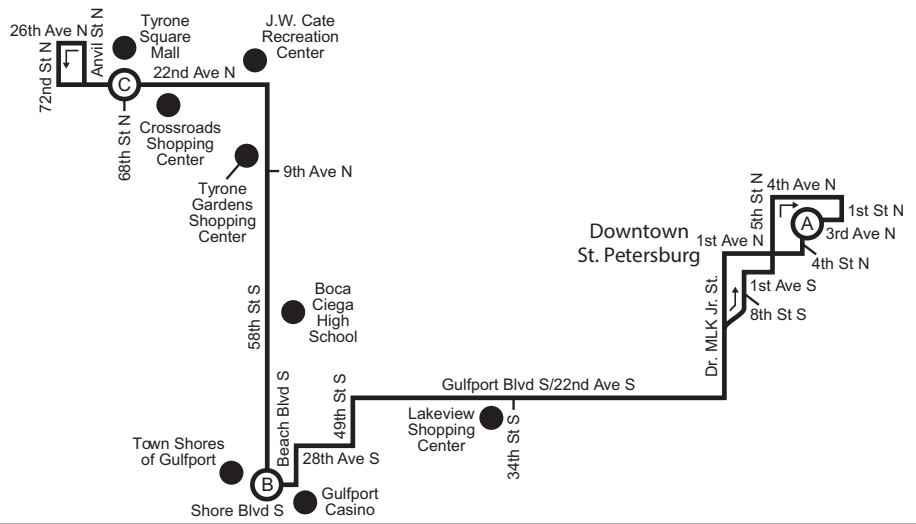

NORTH

LEGEND

○ Timepoint; see scheduled times.
Board at bus stop signs located frequently along the route.

● Landmark

NOTE: Map not to scale

Route 23

TYRONE SQUARE MALL TO DOWNTOWN ST. PETERSBURG

Serving: Tyrone Square Mall, Tyrone Gardens Shopping Center, Boca Ciega High School, Town Shores, Gulfport Casino, Lakeview Shopping Center, 22 Ave S, Downtown St. Petersburg

MONDAY - FRIDAY

○ 22 Ave N at Tyrone Square Mall	○ 58 St S & Shore Blvd S	○ 3 Ave N & 4 St N
5:20 AM	5:40	6:15
5:50	6:10	6:45
6:20	6:40	7:15
6:50	7:10	7:45
7:20	7:40	8:15
7:50	8:10	8:45
8:20	8:40	9:15
8:50	9:10	9:45
9:20	9:40	10:15
9:50	10:10	10:45
10:20	10:40	11:15
10:50	11:10	11:45
11:20	11:40	12:15
11:50	12:10	12:45
12:20 PM	12:40	1:15
12:50	1:10	1:45
1:20	1:40	2:15
1:50	2:10	2:45
2:20	2:40	3:15
2:50	3:10	3:45
3:20	3:40	4:15
3:50	4:10	4:45
4:20	4:40	5:15
4:50	5:10	5:45
5:20	5:40	6:15
5:50	6:10	6:45
6:20	6:38	7:08
7:50	8:08	8:38

SATURDAY

○ 22 Ave N at Tyrone Square Mall	○ 58 St S & Shore Blvd S	○ 3 Ave N & 4 St N
5:50 AM	6:08	6:35
-	-	-
6:50	7:10	7:40
-	-	-
7:50	8:10	8:40
8:20	8:40	9:10
8:50	9:10	9:40
9:20	9:40	10:10
9:50	10:10	10:40
10:20	10:40	11:10
10:50	11:10	11:40
11:20	11:40	12:10
11:50	12:10	12:40
12:20 PM	12:40	1:10
12:50	1:10	1:40
1:20	1:40	2:10
1:50	2:10	2:40
2:20	2:40	3:10
2:50	3:10	3:40
3:20	3:40	4:10
3:50	4:10	4:40
4:20	4:40	5:10
4:50	5:10	5:40
5:20	5:40	6:10
5:50	6:10	6:40
6:20	6:36	7:00
7:50	8:06	8:30

Route 23

DOWNTOWN ST. PETERSBURG TO TYRONE SQUARE MALL

Serving: Downtown St. Petersburg, 22 Ave S, Lakeview Shopping Center, Gulfport Casino, Town Shores, Boca Ciega High School, Tyrone Gardens Shopping Center, Tyrone Square Mall