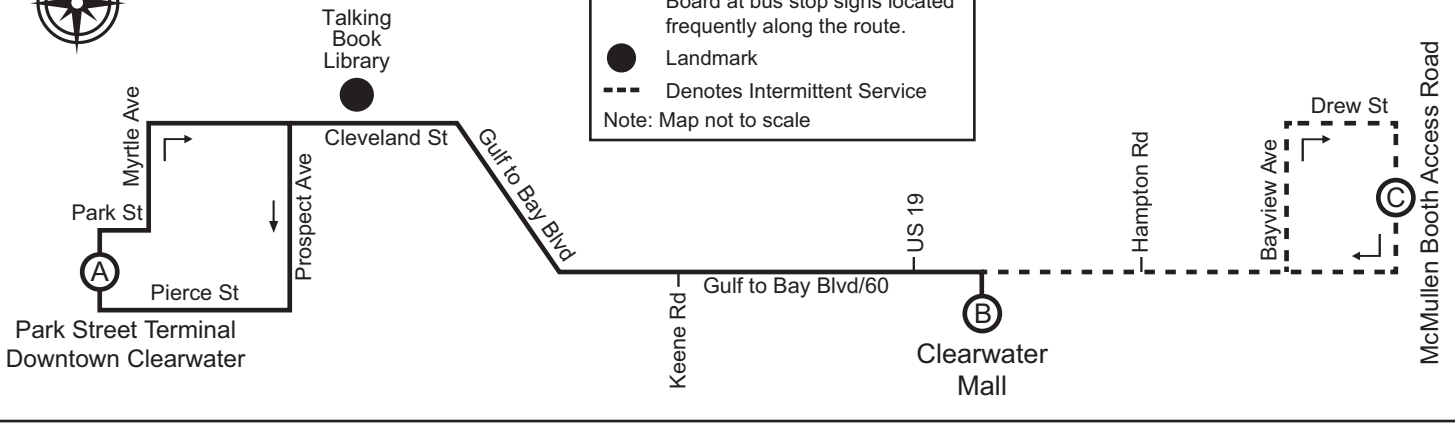

NORTH

LEGEND

- Timepoint; see scheduled times. Board at bus stop signs located frequently along the route.
- Landmark
- - - Denotes Intermittent Service
- Note: Map not to scale

Route 60

Serving: Park Street Terminal, Downtown Clearwater, Cleveland St, Gulf to Bay Blvd, Clearwater Mall, Bayview Ave, Drew St, McMullen Booth Frontage Rd

♿ - Wheelchair Service Provided On All Trips

Effective 2-27-22

TIMES SHOWN ARE SCHEDULED BUT MAY VARY DUE TO TRAFFIC CONDITIONS, WEATHER OR UNFORESEEN EVENTS.

Route 60

Serving: Park Street Terminal, Downtown Clearwater, Cleveland St, Gulf to Bay Blvd, Clearwater Mall, Bayview Ave, Drew St, McMullen Booth Frontage Rd