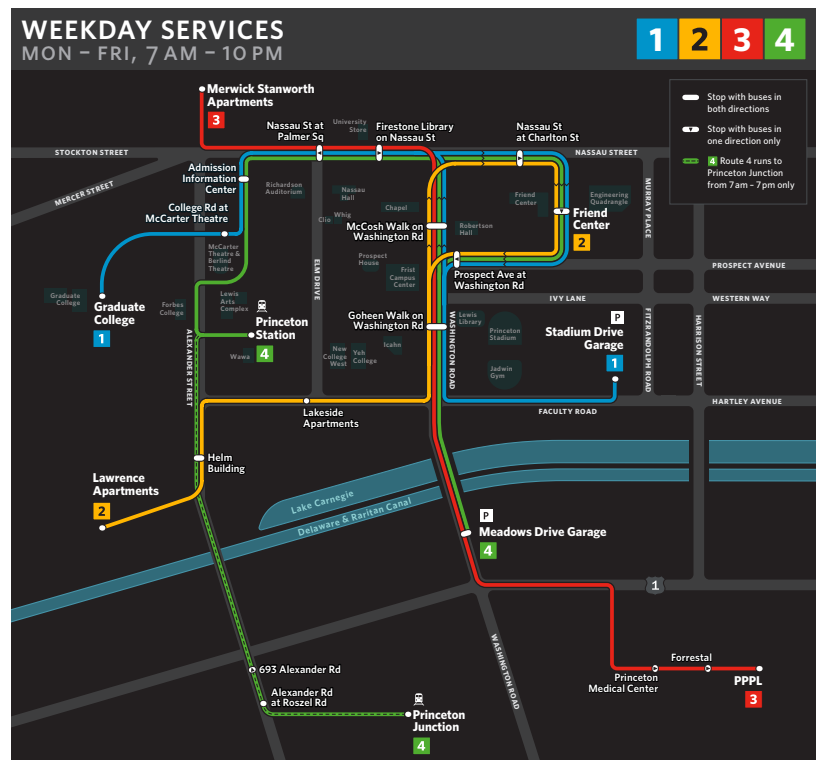

TigerTransit Network

Free Shuttle Service for All

Princeton University's free TigerTransit shuttle bus system operates on a fixed route schedule, providing safe, convenient, and reliable transportation throughout the Princeton campus and surrounding community.

There are TigerTransit stops located near most major academic and administrative buildings, commuter parking lots, and housing facilities.

Princeton Forrestal Center is Princeton University's Corporate Office and Research Complex. The Princeton Plasma Physics Laboratory (PPPL) is a world-class fusion energy research laboratory managed by the university for the U.S. Department of Energy.

Both are minutes from the main academic campus using TigerTransit's Route 3.