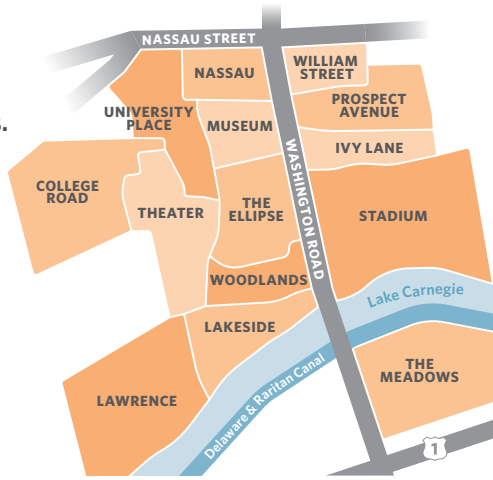

University Neighborhoods

The Princeton Campus is a collection of neighborhoods.

The index will tell you which neighborhood your building is located in.

TigerTransit Network

Free Shuttle Service for All

Princeton University's free TigerTransit shuttle bus system operates on a fixed route schedule, providing safe, convenient, and reliable transportation throughout the Princeton campus and surrounding community.

H	NEIGHBORHOOD
Haaga House	THE MEADOWS
Hamilton Hall	UNIVERSITY PLACE
Mathy College	
Hargadon Hall	UNIVERSITY PLACE
Whitman College	
Hariri Hall	Yeh College THE ELLIPSE
Helm Building	LAWRENCE
Henry Hall	UNIVERSITY PLACE
Henry House	NASSAU
Holder Hall	UNIVERSITY PLACE
Rockefeller College	
Hoyt Laboratory	WILLIAM STREET
I	NEIGHBORHOOD
Icahn Laboratory	THE ELLIPSE
Ivy Club	PROSPECT AVENUE
J	NEIGHBORHOOD
Jadwin Gym	STADIUM
Jadwin Hall	STADIUM
Joline Hall	UNIVERSITY PLACE
Mathy College	
Jones Hall	MUSEUM
José E. Feliciano Hall	THE ELLIPSE
New College West	
Julis Romo Rabinowitz	WILLIAM STREET
K	NEIGHBORHOOD
Kanji Hall	New College West THE ELLIPSE
Kwanza Jones Hall	THE ELLIPSE
New College West	
L	NEIGHBORHOOD
Labyrinth Books	DOWNTOWN PRINCETON
Lakeside Apartments	LAKESIDE
Laura Wooten Hall	MUSEUM
Lauritzen Hall	UNIVERSITY PLACE
Whitman College	
Lawrence Apartments	LAWRENCE
Lewis Arts Complex	THEATER
Lewis Center for the Arts	WILLIAM STREET
185 Nassau St	
Lewis Library	IVY LANE
Little Hall	Mathy College UNIVERSITY PLACE
Lockhart Hall	UNIVERSITY PLACE
Louis A. Simpson International Building	WILLIAM STREET
M	NEIGHBORHOOD
Maclean House	NASSAU
MacMillan	THEATER
Madison Hall	UNIVERSITY PLACE
Rockefeller College	
Maeder Hall	PROSPECT AVENUE
Mannion Hall	Yeh College THE ELLIPSE
Mathy College	UNIVERSITY PLACE
McCart Theatre	THEATER
McCosh Hall	NASSAU
McCosh Health Center	MUSEUM
McDonnell Hall	STADIUM
Meadows Apartments	THE MEADOWS
Meadows Drive Garage	THE MEADOWS
Moffett Laboratory	THE ELLIPSE
Morrison Hall	NASSAU
Mudd Library	PROSPECT AVENUE