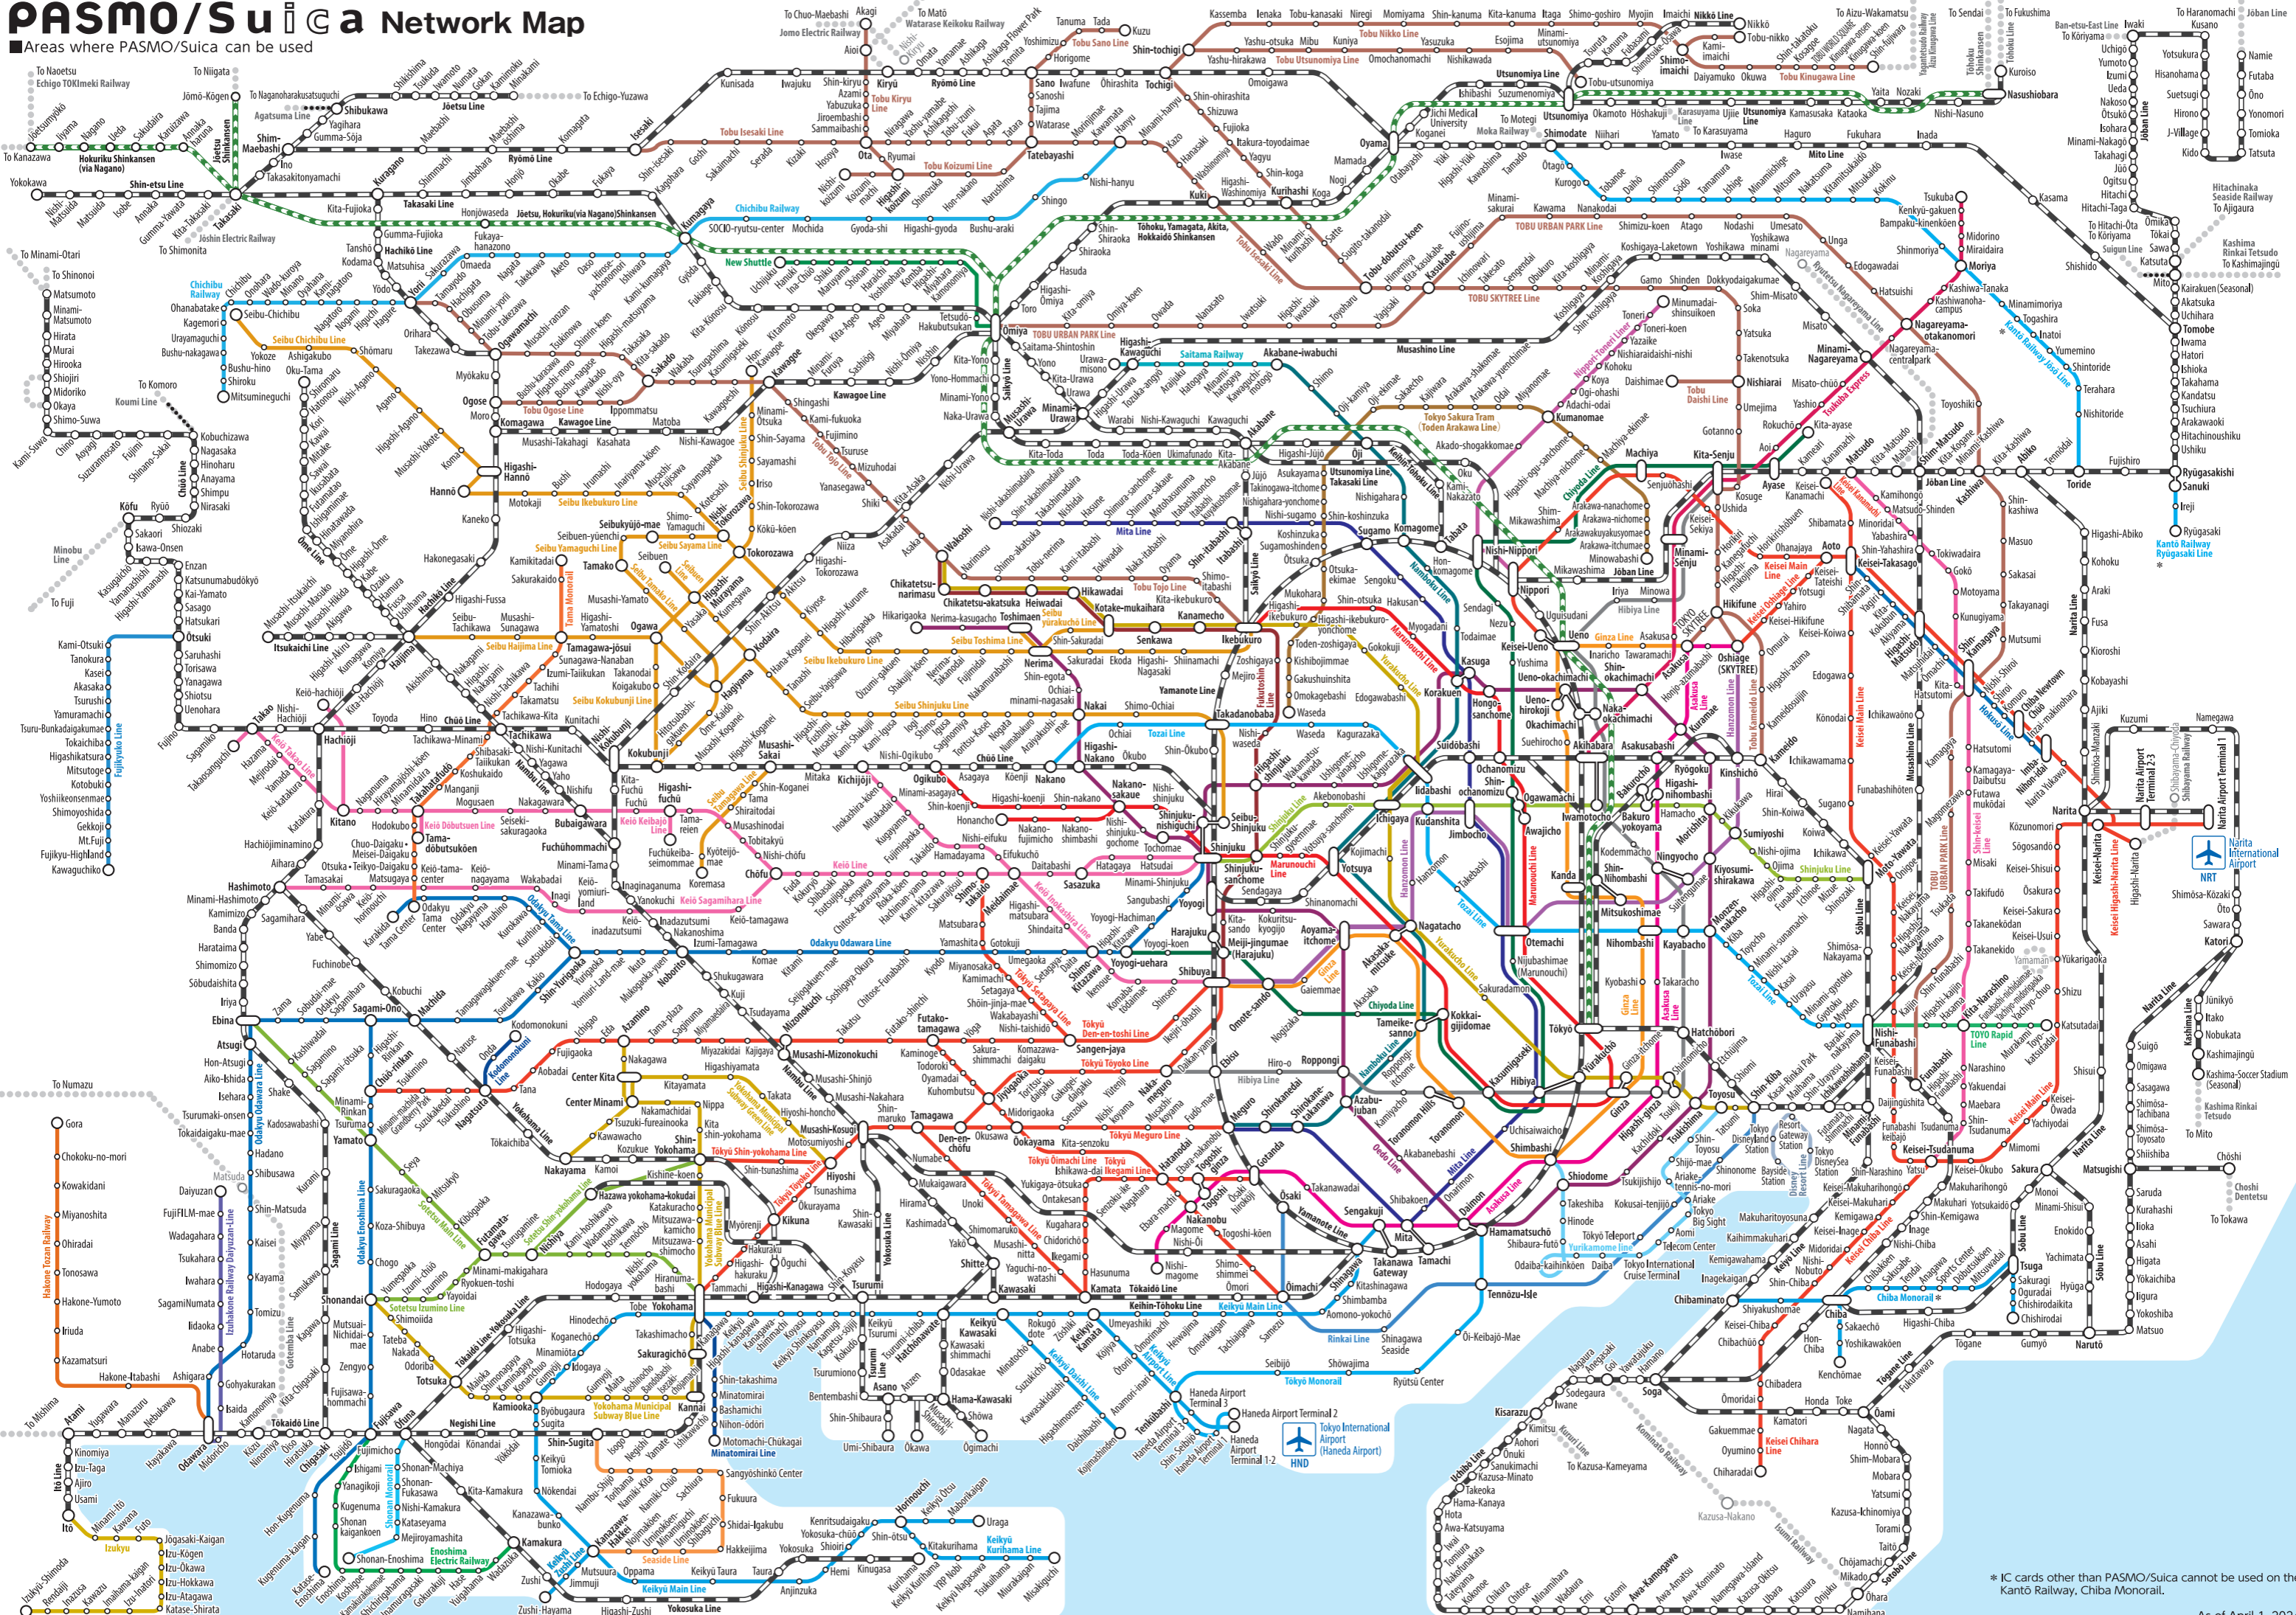

PASMO/Suica Network Map

■ Areas where PASMO/Suica can be used

* IC cards other than PASMO/Suica cannot be used on the Kanto Railway, Chiba Monorail.