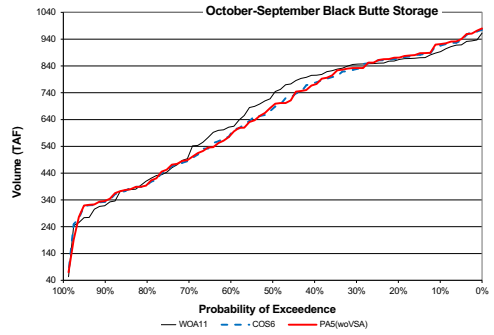

Black Butte Storage / seasonal statistics (6-1-16-1a):

October-September Black Butte Storage (BLACK BUTTE/STORAGE)			
Averages			
Volume (TAF)	Difference from WOA11	Difference from COS	
WOA11	661.9		
COS6	653.3	-8.5	
PA5(woVSA)	653.9	-8.0	0.5

October-September Black Butte Storage Averages