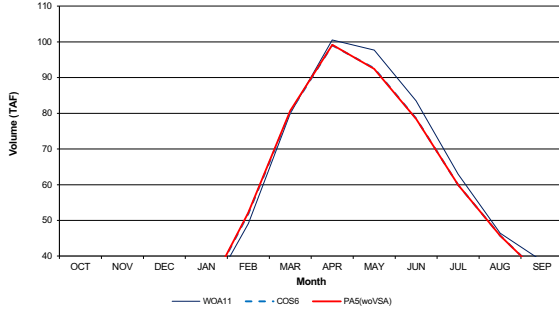

Black Butte Storage / monthly statistics (6-1-16-1b):

Black Butte Storage Averages