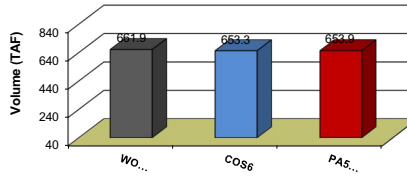

Black Butte Storage / seasonal statistics (6-1-16-1a):

October-September Black Butte Storage (BLACK BUTTE/STORAGE)			
Averages			
Volume (TAF)	Difference from WOA11	Difference from COS	
WOA11	661.9		
COS6	653.3	-8.5	
PA5(woVSA)	653.9	-8.0	0.5

October-September Black Butte Storage Averages