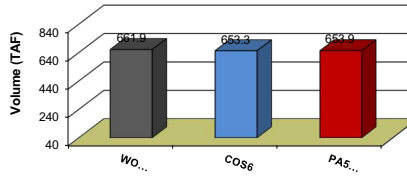

Black Butte Storage / seasonal statistics (6-1-16-1a):

October-September Black Butte Storage (BLACK BUTTE/STORAGE)			
Averages			
Volume (TAF)	Difference from WOA11	Difference from COS	
WOA11	661.9		
COS6	653.3	-8.5	
PA5(woVSA)	653.9	-8.0	0.5

October-September Black Butte Storage Averages