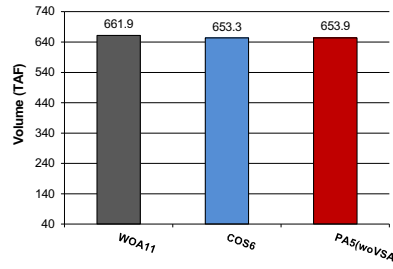

October-September Black Butte Storage Averages