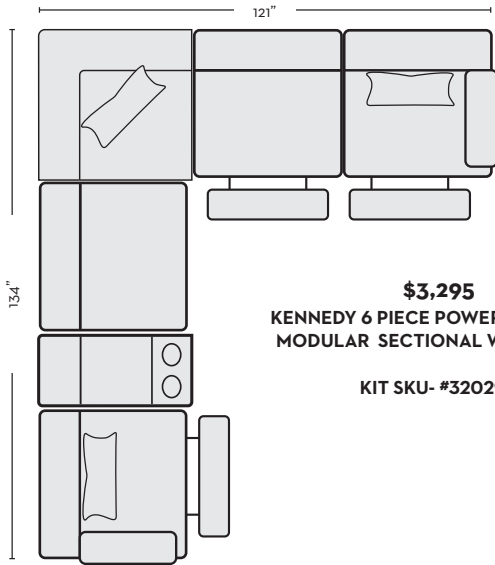

\*LAST UPDATED 11/06/24

First Name: \_\_\_\_\_ Last Name: \_\_\_\_\_  
 Customer Signature: \_\_\_\_\_ Date: \_\_\_\_\_  
 Sales Person Name: \_\_\_\_\_  
 Sale Order Number: \_\_\_\_\_

**\$1,925**  
**KENNEDY 3 PIECE POWER DUAL RECLINING MODULAR SOFA W/USB**

KIT SKU- #320365 **QTY\_\_**

**\$1,720**  
**KENNEDY 3 PIECE POWER RECLINING MODULAR CONSOLE LOVESEAT W/USB**

KIT SKU- #320343 **QTY\_\_**

**\$3,295**  
**KENNEDY 6 PIECE POWER RECLINING MODULAR SECTIONAL W/CONSOLE**