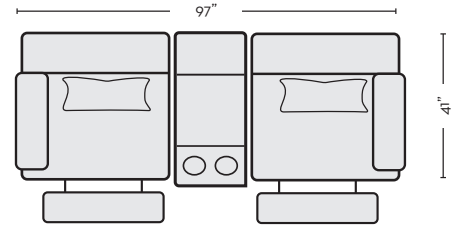

$1,720
KENNEDY 3 PIECE POWER RECLINING MODULAR CONSOLE LOVESEAT W/USB

KIT SKU- #320343 **QTY__**