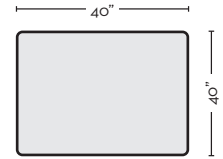

KENNEDY OTTOMAN
#320355 $350.00 **QTY__**