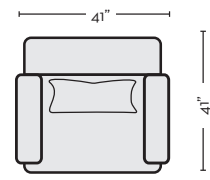

KENNEDY CHAIR
#320359 $595.00 **QTY__**