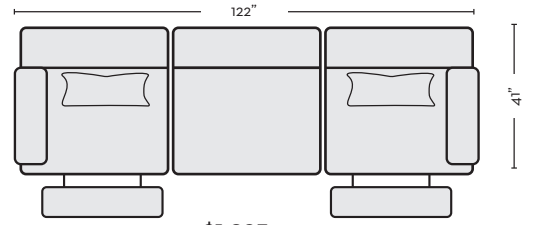

\*LAST UPDATED 11/06/24

First Name: \_\_\_\_\_ Last Name: \_\_\_\_\_  
 Customer Signature: \_\_\_\_\_ Date: \_\_\_\_\_  
 Sales Person Name: \_\_\_\_\_  
 Sale Order Number: \_\_\_\_\_

**\$1,925**  
**KENNEDY 3 PIECE POWER DUAL RECLINING MODULAR SOFA W/USB**