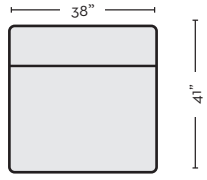

KENNEDY ARMLESS CHAIR
#320353 $425.00 **QTY__**