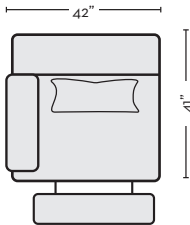

KENNEDY POWER LAF RECLINER WITH USB
#320351 $750.00 **QTY__**