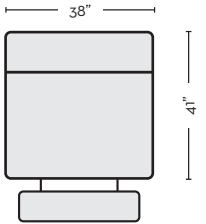

KENNEDY POWER ARMLESS RECLINER WITH USB
#320367 $650.00 **QTY__**