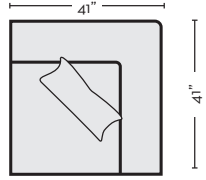

**KENNEDY RAF CHAIR**  
 #320357 \$550.00 **QTY\_\_**

**KENNEDY POWER RECLINER WITH USB**  
 #320366 \$695.00 **QTY\_\_**

**KENNEDY POWER ARMLESS RECLINER WITH USB**  
 #320367 \$650.00 **QTY\_\_**

**KENNEDY ARMLESS CHAIR**  
 #320353 \$425.00 **QTY\_\_**