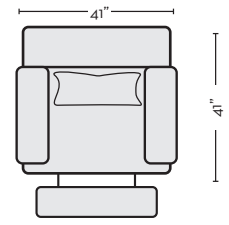

KENNEDY POWER RECLINER WITH USB
#320366 $695.00 **QTY__**