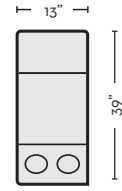

KENNEDY STORAGE CONSOLE WITH USB
#320358 $220.00 **QTY__**