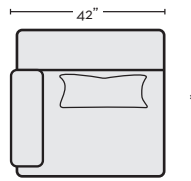

KENNEDY LAF CHAIR
#320356 $550.00 **QTY__**