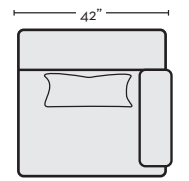

KIT SKU- #320299 **QTY\_\_**

**KENNEDY POWER LAF RECLINER WITH USB**  
 #320351 \$750.00 **QTY\_\_**

**KENNEDY POWER RAF RECLINER WITH USB**  
 #320352 \$750.00 **QTY\_\_**

**KENNEDY LAF CHAIR**  
 #320356 \$550.00 **QTY\_\_**