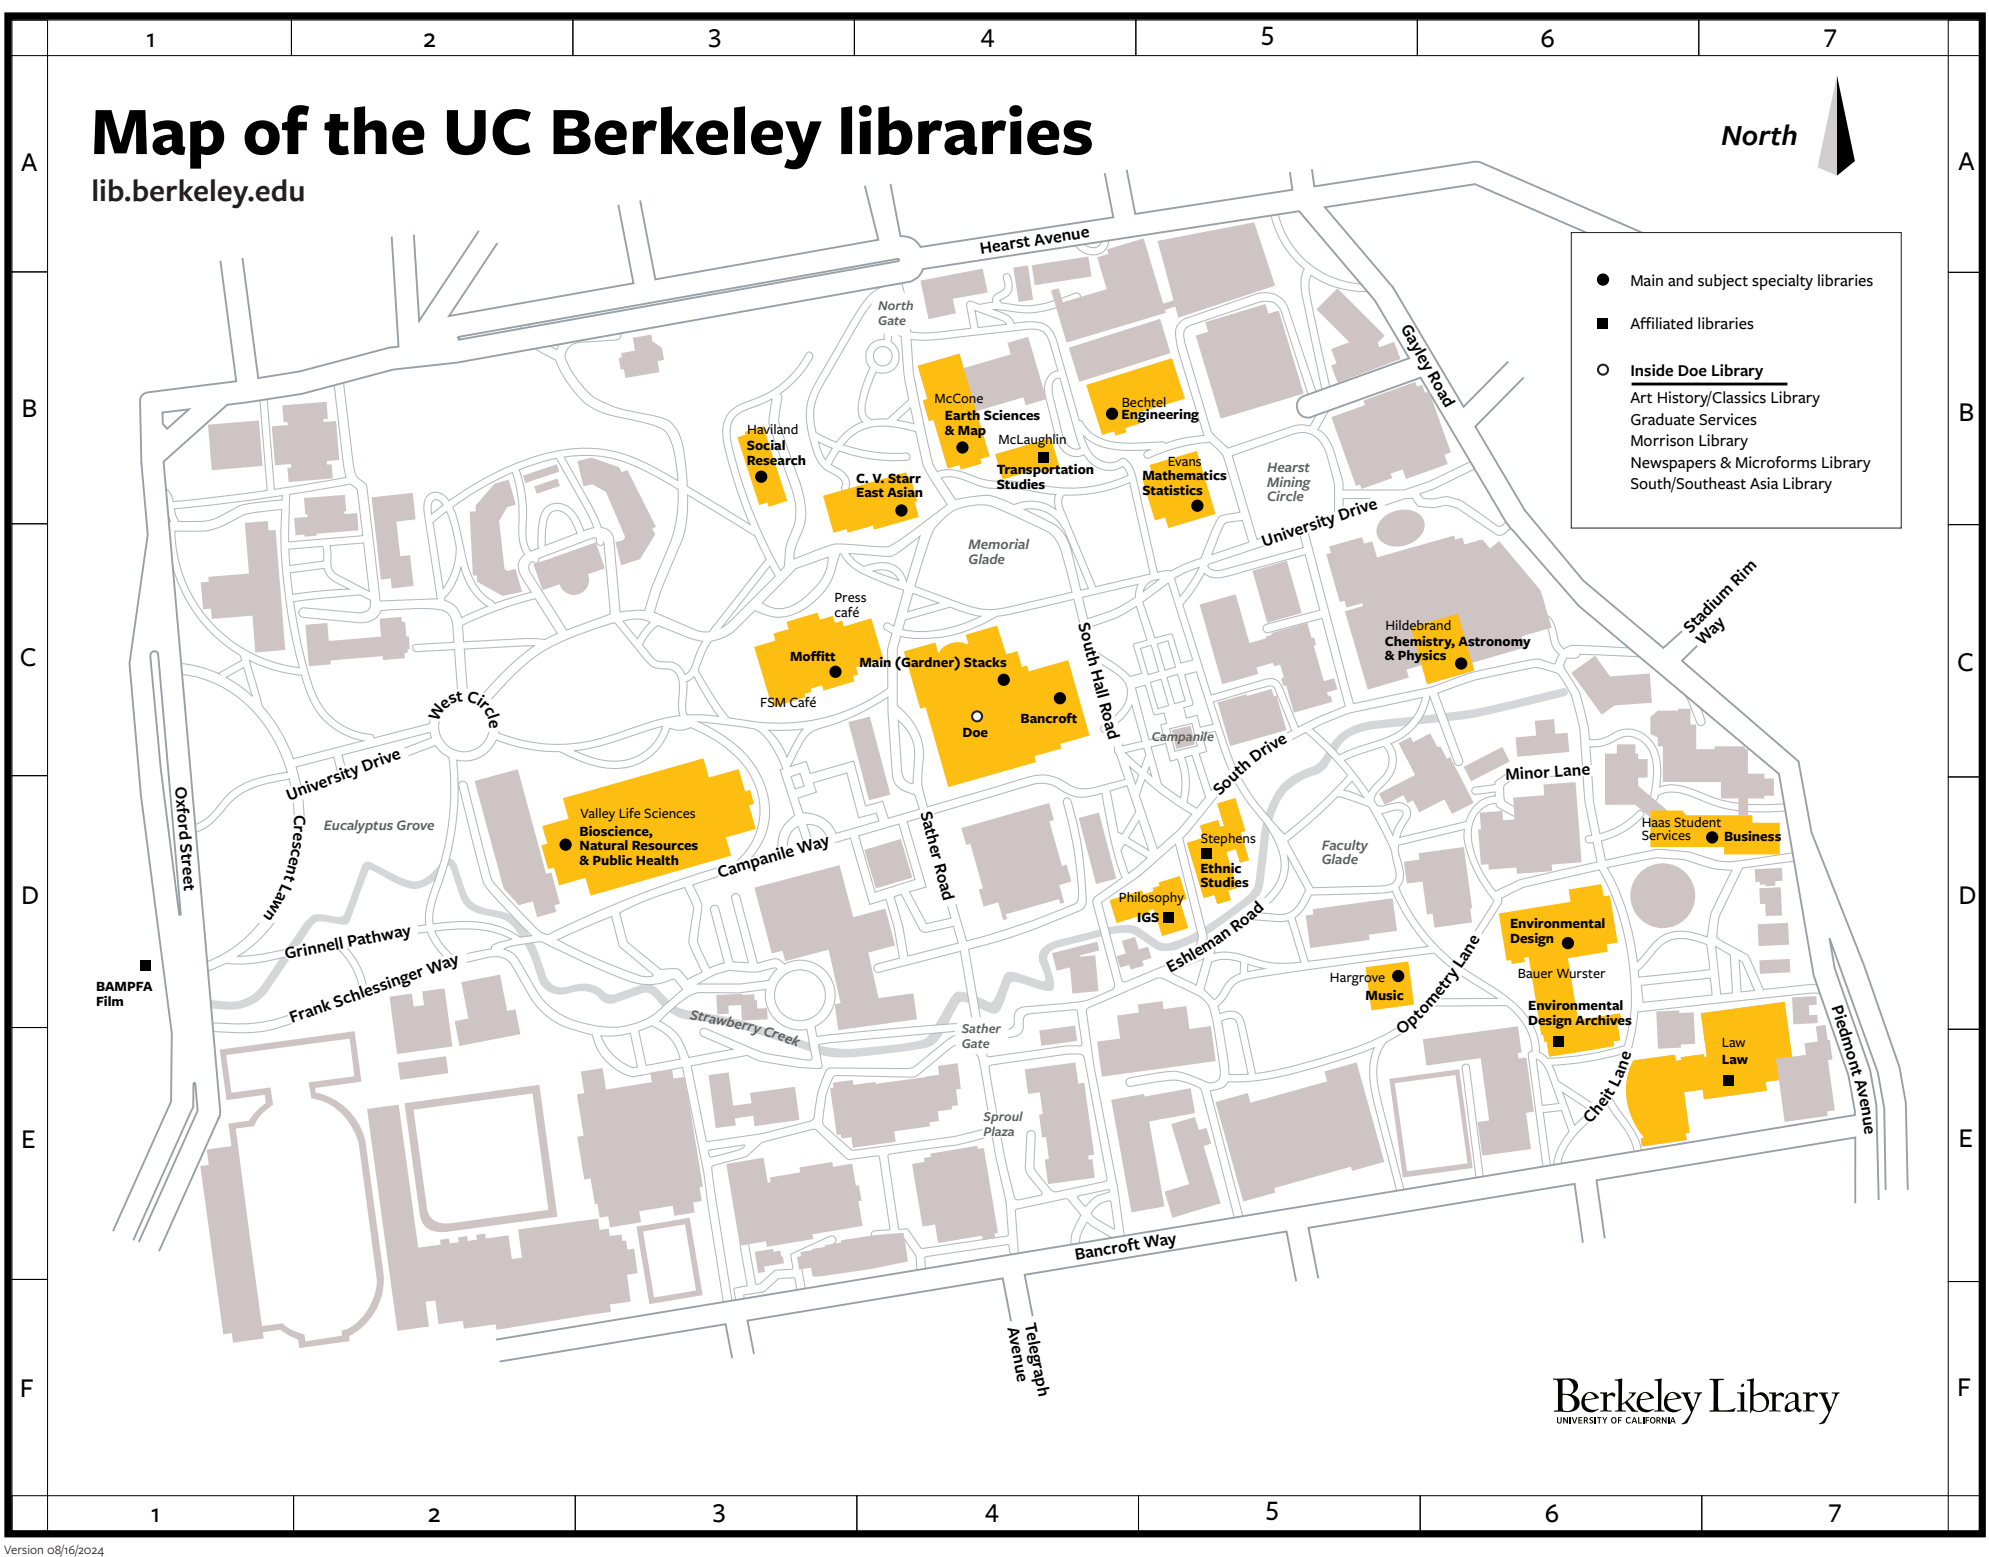

Map of the UC Berkeley libraries

lib.berkeley.edu

North

- Main and subject specialty libraries
- Affiliated libraries
- Inside Doe Library
 - Art History/Classics Library
 - Graduate Services
 - Morrison Library
 - Newspapers & Microforms Library
 - South/Southeast Asia Library

Berkeley Library
UNIVERSITY OF CALIFORNIA

Map of the UC Berkeley libraries

When can I visit? Before heading to one of UC Berkeley's libraries, check its hours: ucberk.li/hours.

Services, access, and borrowing privileges vary among libraries. For details, go to lib.berkeley.edu.

Affiliated libraries

D-1 BAMPFA Film 2155 Center St. 510-642-1437
E-6 Environmental Design Archives 280 Bauer Wurster 510-642-5124
D-5 Ethnic Studies (Asian American studies, Chicano studies, Native American studies) 30 Stephens 510-643-1234
D-5 Governmental Studies (IGS) 109 Philosophy 510-642-1472
E-7 Law Law Building 510-642-0621
B-4 Transportation Studies (ITS) 412 McLaughlin 510-642-3604