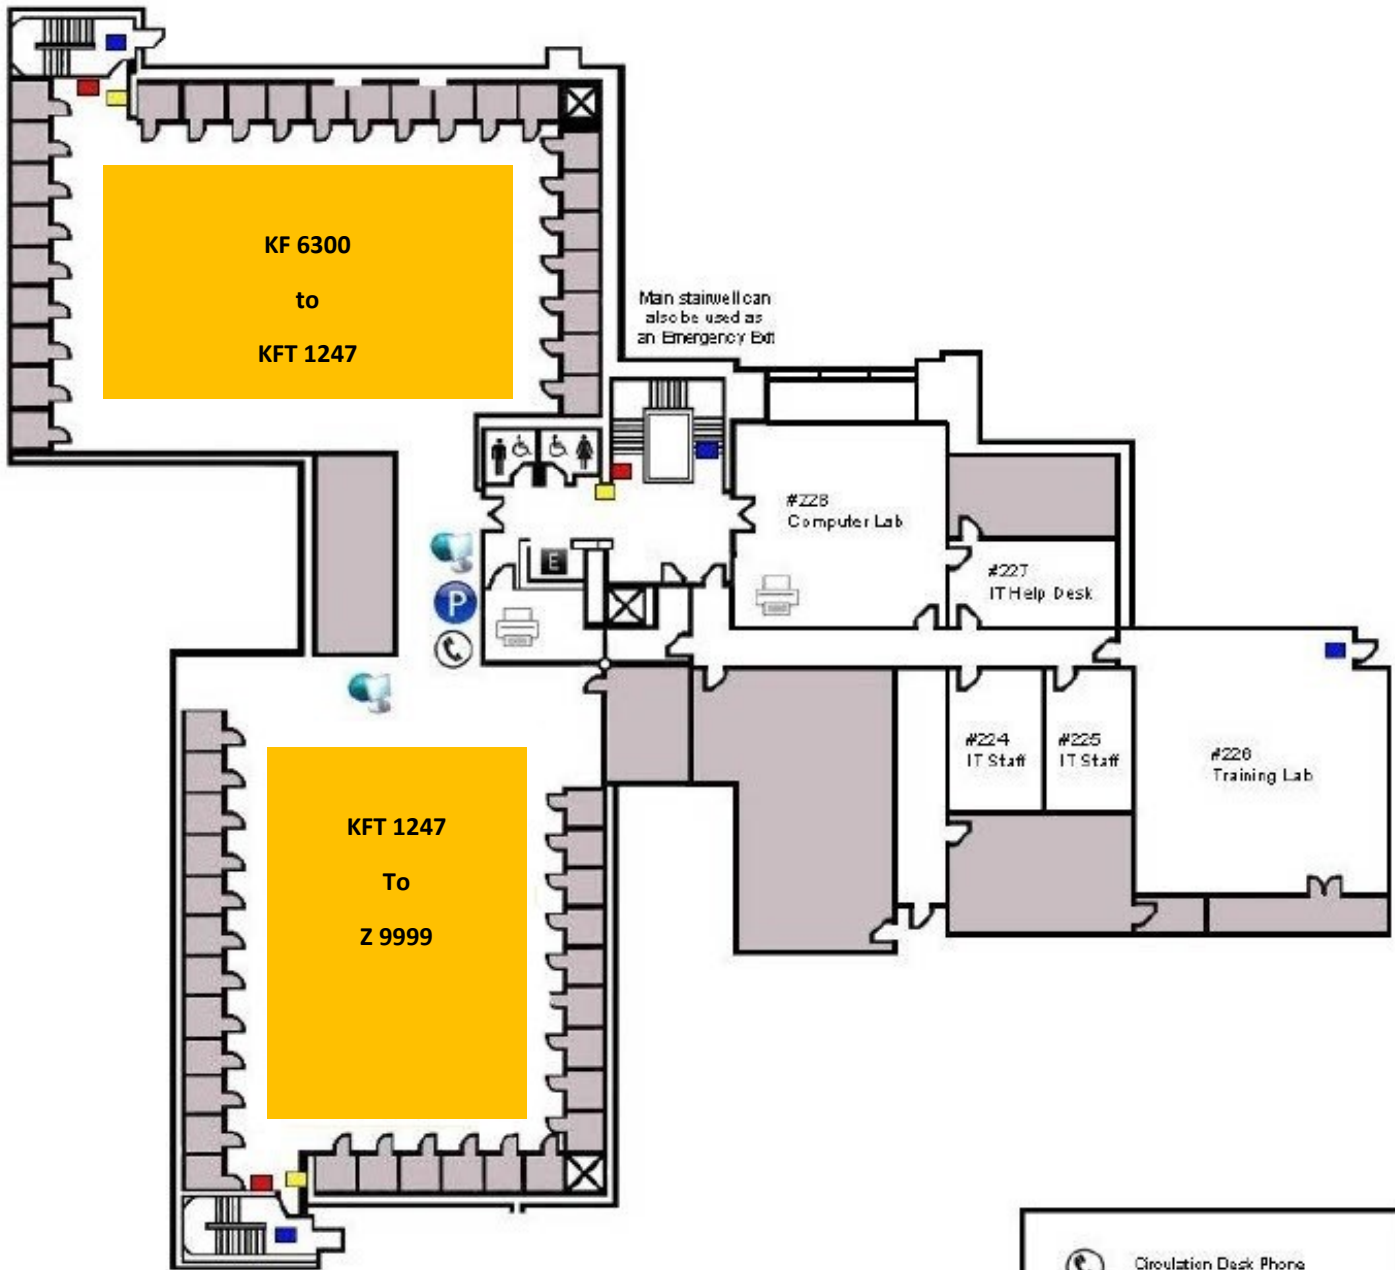

Basement

-  Circulation Desk Phone
-  University Police Call Box
-  Fire Alarm
-  Fire Extinguisher
-  Exit
-  Elevator
-  Print Area
-  Public Computer

First Floor

West Side Emergency Exit

ADA-Compliant Carrels

Reading Room

Vernon's Annotated Texas Code
United States Code
New Books

Main Entrance

Library Lobby

Circulation & Reserve
Study Aid Collection

Collaborative Commons

Library Work Area

East Side Emergency Exit

	Reference Librarian
	University Police Call Box
	Fire Alarm
	Fire Extinguisher
	Ext
	Elevator
	Print Area
	Public Computer
	Reference Information

Second Floor

West Side Emergency Exit

Main stairwell can also be used as an Emergency Exit