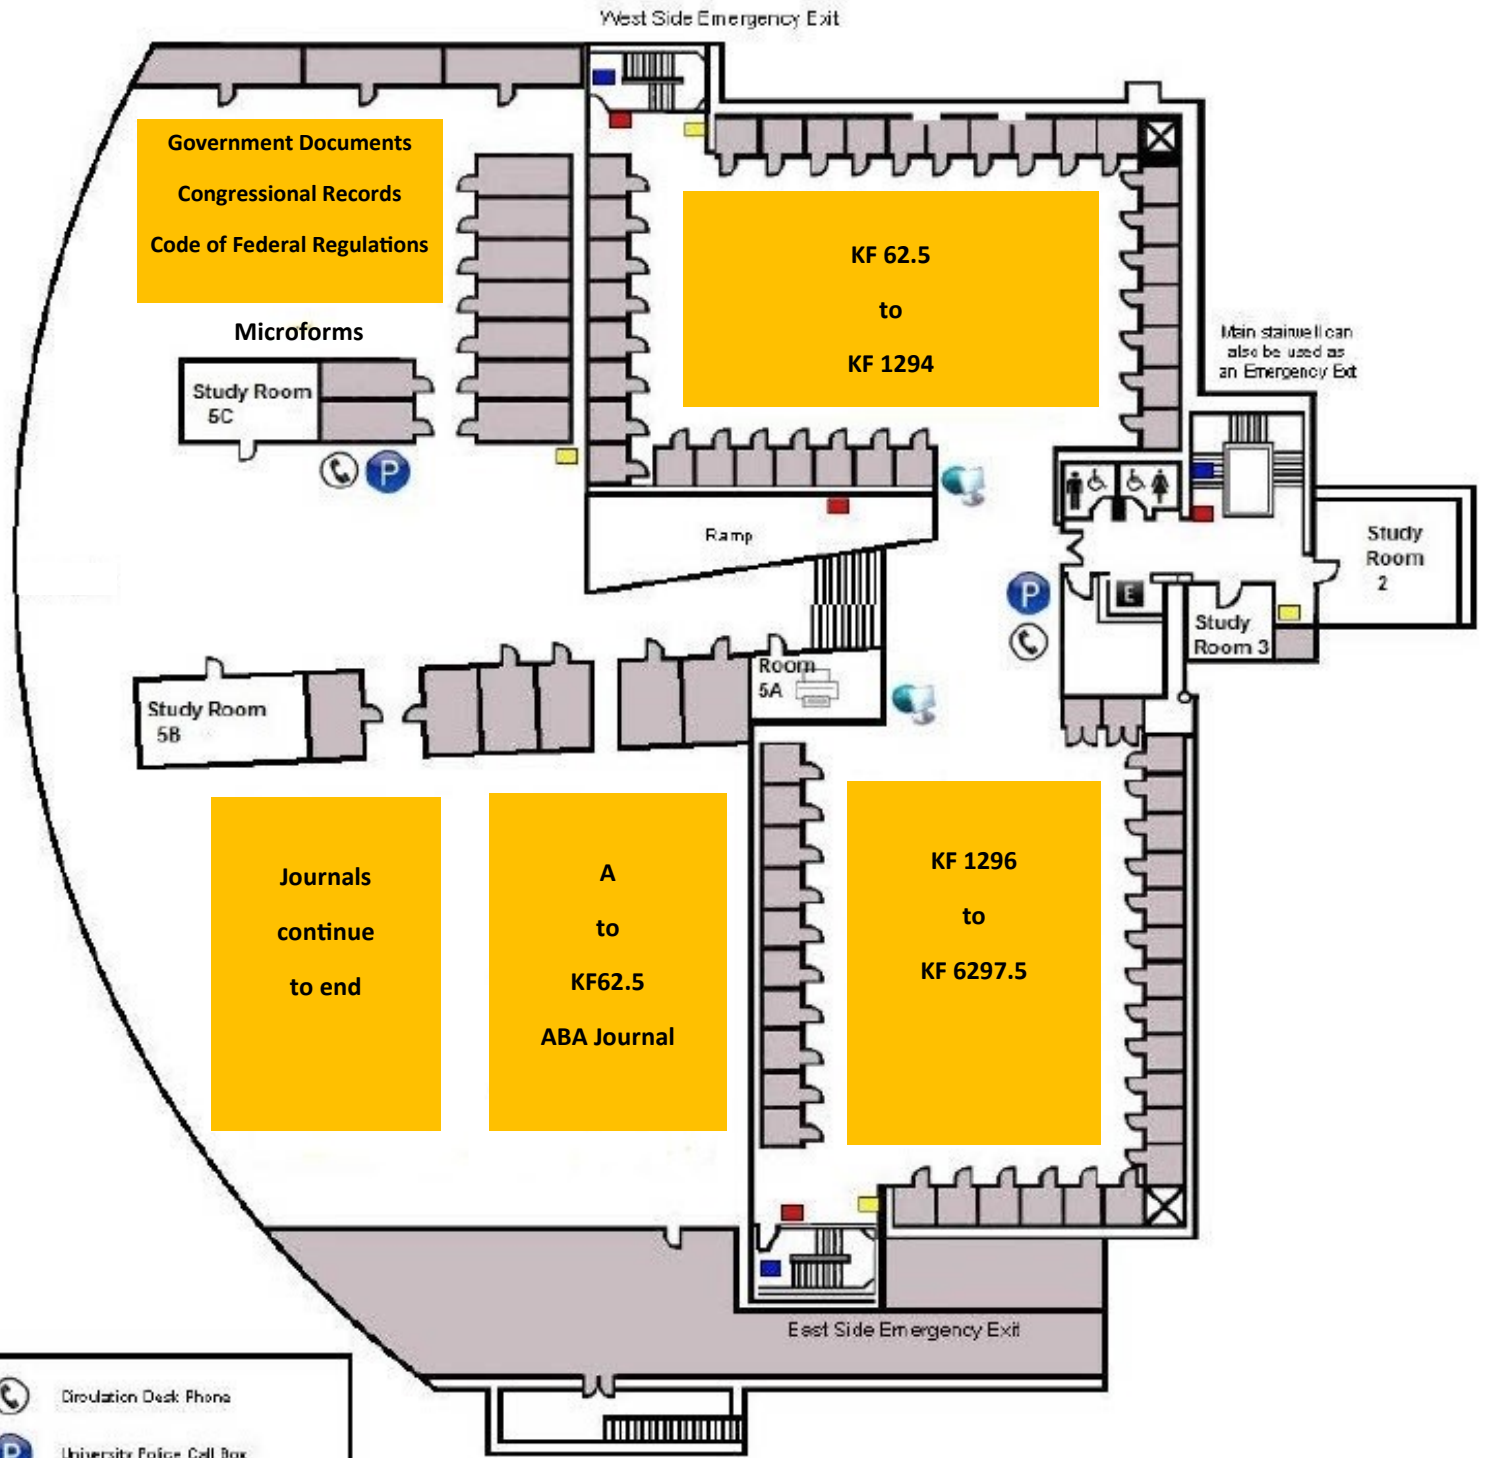

Basement

-  Circulation Desk Phone
-  University Police Call Box
-  Fire Alarm
-  Fire Extinguisher
-  Exit
-  Elevator
-  Print Area
-  Public Computer

First Floor

West Side Emergency Exit

ADA-Compliant Carrels

Reading Room

Vernon's Annotated Texas Code
United States Code
New Books

Main Entrance

Library Lobby

Circulation & Reserve
Study Aid Collection

Collaborative Commons

Library Work Area

East Side Emergency Exit

	Reference Librarian
	University Police Call Box
	Fire Alarm
	Fire Extinguisher
	Ext
	Elevator
	Print Area
	Public Computer
	Reference Information

Second Floor

West Side Emergency Exit

Main stairwell can also be used as an Emergency Exit

KF 6300
to
KFT 1247

KFT 1247
To
Z 9999

- Circulation Desk Phone
- University Police Call Box
- Fire Alarm
- Fire Extinguisher
- Exit
- Elevator
- Print Area
- Public Computer