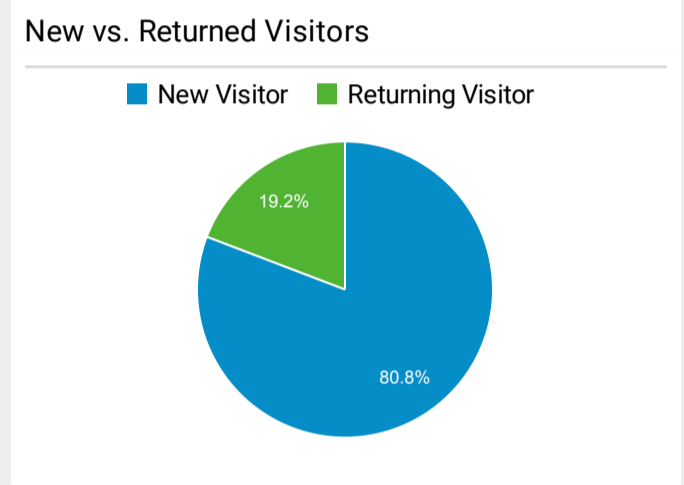

Web Performance Metrics-CBP.gov

Dec 1, 2023 - Dec 31, 2023

All Users
100.00% Sessions

Top Pages

Page Title	Pageviews
Global Entry U.S. Customs and Border Protection	1,012,037
U.S. Customs and Border Protection U.S. Customs and Border Protection	575,717
careers	538,074
Mobile Passport Control (MPC) U.S. Customs and Border Protection	486,563
How to Apply for Global Entry U.S. Customs and Border Protection	431,452
Connect to Recruiter CBP Careers	359,813
Search Careers CBP Careers	311,881
Arrival/Departure Forms: I-94 and I-94W U.S. Customs and Border Protection	222,569
Global Entry Enrollment on Arrival U.S. Customs and Border Protection	187,239
Global Entry Enrollment Centers U.S. Customs and Border Protection	168,536

Visits by Social Network

Social Network	Sessions
Facebook	38,881
Naver	6,374
Twitter	6,153
reddit	3,646
LinkedIn	3,449
YouTube	1,699
Instagram	1,231

Pageviews and Pages / Session by Mobile (Inc...)

Mobile (Including Tablet)	Pageviews	Pages / Session
Yes	5,271,823	1.50
No	4,525,861	2.07

Web Search Metrics-CBP.gov

Dec 1, 2023 - Dec 31, 2023

All Users
100.00% Sessions

Sessions
5,700,235
% of Total: 100.00% (5,700,235)

Visits to CBP.gov
5,700,235
% of Total: 100.00% (5,700,235)

Total Internal Searches
99,365
% of Total: 100.00% (99,365)

Total External Searches (Google)
2,683,327
% of Total: 47.07% (5,700,235)

Organic Search Traffic

Full Referrer	Sessions
google	2,466,905
bing	143,805
yahoo	38,647
duckduckgo	25,529
ecosia.org	2,140
baidu	2,118
naver	1,630
aol	751
qwant.com	82
yandex	54