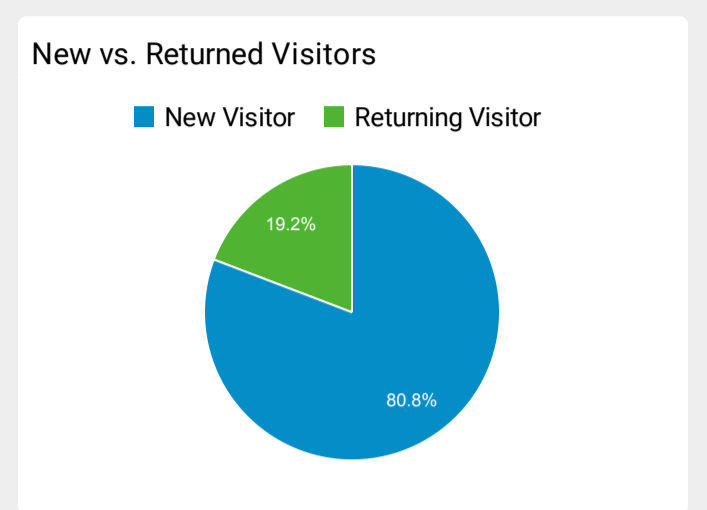

Web Search Metrics-CBP.gov

Dec 1, 2023 - Dec 31, 2023

All Users
100.00% Sessions

Sessions
5,700,235
% of Total: 100.00% (5,700,235)

Visits to CBP.gov
5,700,235
% of Total: 100.00% (5,700,235)

Total Internal Searches
99,365
% of Total: 100.00% (99,365)

Total External Searches (Google)
2,683,327
% of Total: 47.07% (5,700,235)

Organic Search Traffic

Full Referrer	Sessions
google	2,466,905
bing	143,805
yahoo	38,647
duckduckgo	25,529
ecosia.org	2,140
baidu	2,118
naver	1,630
aol	751
qwant.com	82
yandex	54

Sessions by Shared URL

Shared URL	Sessions
www.cbp.govwww.cbp.gov/	3,500
www.cbp.govwww.cbp.gov/document/forms/form-i-736-guam-cnmi-visa-waiver-information-english	3,407
www.cbp.govwww.cbp.gov/newsroom/speeches-and-statements/statement-cbp-suspension-rail-operations-eagle-pass-and-el-paso	1,488
www.cbp.govwww.cbp.gov/travel/trusted-traveler-programs/global-entry	930
www.cbp.govwww.cbp.gov/travel/us-citizens/mobile-passport-control	808
www.cbp.govwww.cbp.gov/trade/fakegoodsrealdealers	757
careers.cbp.govcareers.cbp.gov/s/career-paths/usbp	754
www.cbp.govwww.cbp.gov/travel/us-citizens/know-before-you-go/prohibited-and-restricted-items	731
careers.cbp.govcareers.cbp.gov/s/search-careers	637
www.cbp.govwww.cbp.gov/newsroom/stats/nationwide-encounters	598

Top Internal Searches by Search Term

Search Term	Total Unique Searches
renew global entry	1,922
log in global entry	1,849
login	1,703
login global entry	1,222
sign in	900
global entry application	854
i-94	820
renew global entry card	777
esta	649
log in	546

Top External Searches (Google - as reported)

Keyword	Sessions
(not set)	27,076
괘 비자면제신청서 양식	298
비자면제신청서	223
비자면제신청서 양식	82
비자면제	75
괘+비자면제신청서+양식	54
괘 비자면제신청서	39
비자	38
입국신고서	38
esta	32