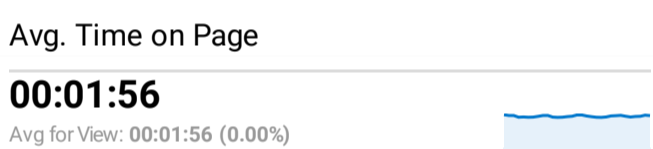

Web Performance Metrics-CBP.gov

Dec 1, 2023 - Dec 31, 2023

All Users
100.00% Sessions

Top Pages

Page Title	Pageviews
Global Entry U.S. Customs and Border Protection	1,012,037
U.S. Customs and Border Protection U.S. Customs and Border Protection	575,717
careers	538,074
Mobile Passport Control (MPC) U.S. Customs and Border Protection	486,563
How to Apply for Global Entry U.S. Customs and Border Protection	431,452
Connect to Recruiter CBP Careers	359,813
Search Careers CBP Careers	311,881
Arrival/Departure Forms: I-94 and I-94W U.S. Customs and Border Protection	222,569
Global Entry Enrollment on Arrival U.S. Customs and Border Protection	187,239
Global Entry Enrollment Centers U.S. Customs and Border Protection	168,536

Visits by Social Network

Social Network	Sessions
Facebook	38,881
Naver	6,374
Twitter	6,153
reddit	3,646
LinkedIn	3,449
YouTube	1,699
Instagram	1,231

Pageviews and Pages / Session by Mobile (Inc...)

Mobile (Including Tablet)	Pageviews	Pages / Session
Yes	5,271,823	1.50
No	4,525,861	2.07

Web Search Metrics-CBP.gov

Dec 1, 2023 - Dec 31, 2023

All Users
100.00% Sessions

Sessions
5,700,235
% of Total: 100.00% (5,700,235)

Visits to CBP.gov
5,700,235
% of Total: 100.00% (5,700,235)

Total Internal Searches
99,365
% of Total: 100.00% (99,365)