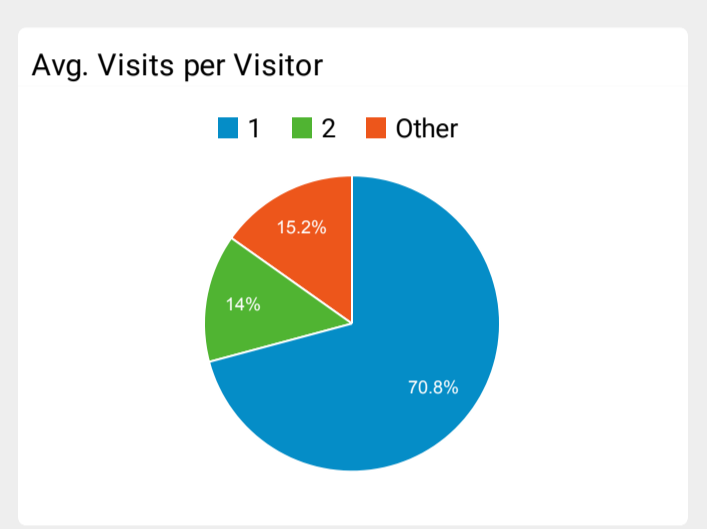

Web Search Metrics-CBP.gov

Dec 1, 2023 - Dec 31, 2023

All Users
100.00% Sessions

Sessions
5,700,235
% of Total: 100.00% (5,700,235)

Visits to CBP.gov
5,700,235
% of Total: 100.00% (5,700,235)

Total Internal Searches
99,365
% of Total: 100.00% (99,365)

Total External Searches (Google)
2,683,327
% of Total: 47.07% (5,700,235)

Organic Search Traffic

Full Referrer	Sessions
google	2,466,905
bing	143,805
yahoo	38,647
duckduckgo	25,529
ecosia.org	2,140
baidu	2,118
naver	1,630
aol	751
qwant.com	82
yandex	54

Sessions by Shared URL

Shared URL	Sessions
www.cbp.govwww.cbp.gov/	3,500
www.cbp.govwww.cbp.gov/document/forms/form-i-736-guam-cnmi-visa-waiver-information-english	3,407
www.cbp.govwww.cbp.gov/newsroom/speeches-and-statements/statement-cbp-suspension-rail-operations-eagle-pass-and-el-paso	1,488
www.cbp.govwww.cbp.gov/travel/trusted-traveler-programs/global-entry	930
www.cbp.govwww.cbp.gov/travel/us-citizens/mobile-passport-control	808
www.cbp.govwww.cbp.gov/trade/fakegoodsrealdealers	757
careers.cbp.govcareers.cbp.gov/s/career-paths/usbp	754
www.cbp.govwww.cbp.gov/travel/us-citizens/know-before-you-go/prohibited-and-restricted-items	731
careers.cbp.govcareers.cbp.gov/s/search-careers	637
www.cbp.govwww.cbp.gov/newsroom/stats/nationwide-encounters	598

Top Internal Searches by Search Term

Search Term	Total Unique Searches
renew global entry	1,922
log in global entry	1,849
login	1,703
login global entry	1,222
sign in	900
global entry application	854
i-94	820
renew global entry card	777
esta	649
log in	546

Top External Searches (Google - as reported)

Keyword	Sessions
(not set)	27,076
괘 비자면제신청서 양식	298
비자면제신청서	223
비자면제신청서 양식	82
비자면제	75
괘+비자면제신청서+양식	54
괘 비자면제신청서	39
비자	38
입국신고서	38
esta	32