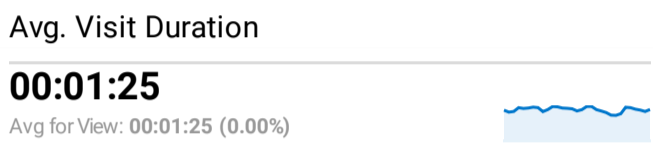

Web Performance Metrics-CBP.gov

Dec 1, 2023 - Dec 31, 2023

All Users
100.00% Sessions

Top Pages

Page Title	Pageviews
Global Entry U.S. Customs and Border Protection	1,012,037
U.S. Customs and Border Protection U.S. Customs and Border Protection	575,717
careers	538,074
Mobile Passport Control (MPC) U.S. Customs and Border Protection	486,563
How to Apply for Global Entry U.S. Customs and Border Protection	431,452
Connect to Recruiter CBP Careers	359,813
Search Careers CBP Careers	311,881
Arrival/Departure Forms: I-94 and I-94W U.S. Customs and Border Protection	222,569
Global Entry Enrollment on Arrival U.S. Customs and Border Protection	187,239
Global Entry Enrollment Centers U.S. Customs and Border Protection	168,536

Visits by Social Network

Social Network	Sessions
Facebook	38,881
Naver	6,374
Twitter	6,153
reddit	3,646
LinkedIn	3,449
YouTube	1,699
Instagram	1,231

Pageviews and Pages / Session by Mobile (Inc...)

Mobile (Including Tablet)	Pageviews	Pages / Session
Yes	5,271,823	1.50
No	4,525,861	2.07

Web Search Metrics-CBP.gov

Dec 1, 2023 - Dec 31, 2023

All Users
100.00% Sessions

Sessions
5,700,235
% of Total: 100.00% (5,700,235)

Visits to CBP.gov
5,700,235
% of Total: 100.00% (5,700,235)

Total Internal Searches
99,365
% of Total: 100.00% (99,365)