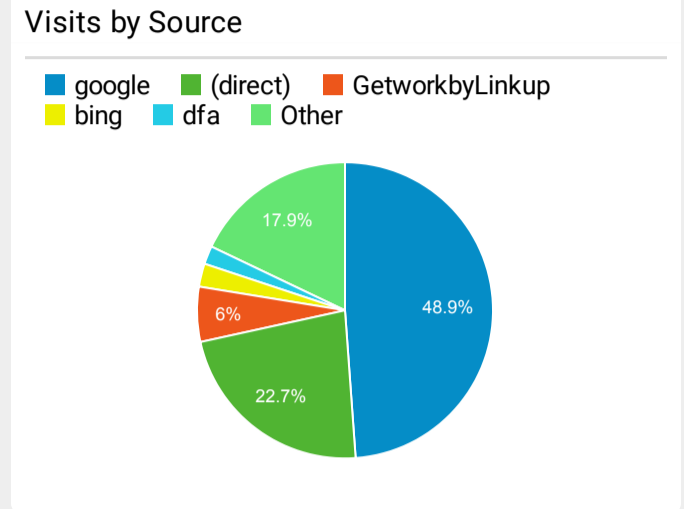

Web Performance Metrics-CBP.gov

Dec 1, 2023 - Dec 31, 2023

All Users
100.00% Sessions

Top Pages

Page Title	Pageviews
Global Entry U.S. Customs and Border Protection	1,012,037
U.S. Customs and Border Protection U.S. Customs and Border Protection	575,717
careers	538,074
Mobile Passport Control (MPC) U.S. Customs and Border Protection	486,563
How to Apply for Global Entry U.S. Customs and Border Protection	431,452
Connect to Recruiter CBP Careers	359,813
Search Careers CBP Careers	311,881
Arrival/Departure Forms: I-94 and I-94W U.S. Customs and Border Protection	222,569
Global Entry Enrollment on Arrival U.S. Customs and Border Protection	187,239
Global Entry Enrollment Centers U.S. Customs and Border Protection	168,536

Visits by Social Network

Social Network	Sessions
Facebook	38,881
Naver	6,374
Twitter	6,153
reddit	3,646
LinkedIn	3,449
YouTube	1,699
Instagram	1,231

Pageviews and Pages / Session by Mobile (Inc...)

Mobile (Including Tablet)	Pageviews	Pages / Session
Yes	5,271,823	1.50
No	4,525,861	2.07

Total External Searches (Google)
2,683,327
% of Total: 47.07% (5,700,235)

Organic Search Traffic

Full Referrer	Sessions
google	2,466,905
bing	143,805
yahoo	38,647
duckduckgo	25,529
ecosia.org	2,140
baidu	2,118
naver	1,630
aol	751
qwant.com	82
yandex	54