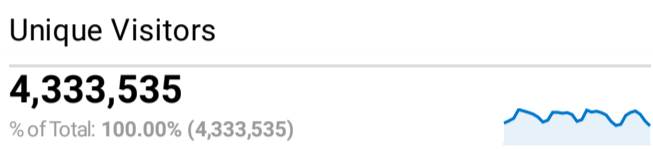

Web Performance Metrics-CBP.gov

Dec 1, 2023 - Dec 31, 2023

All Users
100.00% Sessions

Top Pages

Page Title	Pageviews
Global Entry U.S. Customs and Border Protection	1,012,037
U.S. Customs and Border Protection U.S. Customs and Border Protection	575,717
careers	538,074
Mobile Passport Control (MPC) U.S. Customs and Border Protection	486,563
How to Apply for Global Entry U.S. Customs and Border Protection	431,452
Connect to Recruiter CBP Careers	359,813
Search Careers CBP Careers	311,881
Arrival/Departure Forms: I-94 and I-94W U.S. Customs and Border Protection	222,569
Global Entry Enrollment on Arrival U.S. Customs and Border Protection	187,239
Global Entry Enrollment Centers U.S. Customs and Border Protection	168,536

Visits by Social Network

Social Network	Sessions
Facebook	38,881
Naver	6,374
Twitter	6,153
reddit	3,646
LinkedIn	3,449
YouTube	1,699
Instagram	1,231

Pageviews and Pages / Session by Mobile (Inc...)

Mobile (Including Tablet)	Pageviews	Pages / Session
Yes	5,271,823	1.50
No	4,525,861	2.07

Web Search Metrics-CBP.gov

Dec 1, 2023 - Dec 31, 2023

All Users
100.00% Sessions

Sessions
5,700,235
% of Total: 100.00% (5,700,235)

Visits to CBP.gov
5,700,235
% of Total: 100.00% (5,700,235)

Total Internal Searches
99,365
% of Total: 100.00% (99,365)

Total External Searches (Google)
2,683,327
% of Total: 47.07% (5,700,235)

Organic Search Traffic

Full Referrer	Sessions
google	2,466,905
bing	143,805
yahoo	38,647
duckduckgo	25,529
ecosia.org	2,140
baidu	2,118
naver	1,630
aol	751
qwant.com	82
yandex	54