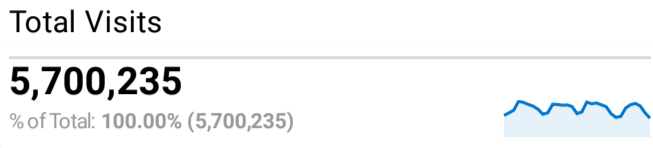

Web Performance Metrics-CBP.gov

Dec 1, 2023 - Dec 31, 2023

All Users
100.00% Sessions

Top Pages

Page Title	Pageviews
Global Entry U.S. Customs and Border Protection	1,012,037
U.S. Customs and Border Protection U.S. Customs and Border Protection	575,717
careers	538,074
Mobile Passport Control (MPC) U.S. Customs and Border Protection	486,563
How to Apply for Global Entry U.S. Customs and Border Protection	431,452
Connect to Recruiter CBP Careers	359,813
Search Careers CBP Careers	311,881
Arrival/Departure Forms: I-94 and I-94W U.S. Customs and Border Protection	222,569
Global Entry Enrollment on Arrival U.S. Customs and Border Protection	187,239
Global Entry Enrollment Centers U.S. Customs and Border Protection	168,536

Visits by Social Network

Social Network	Sessions
Facebook	38,881
Naver	6,374
Twitter	6,153
reddit	3,646
LinkedIn	3,449
YouTube	1,699
Instagram	1,231

Pageviews and Pages / Session by Mobile (Inc...)

Mobile (Including Tablet)	Pageviews	Pages / Session
Yes	5,271,823	1.50
No	4,525,861	2.07

Web Search Metrics-CBP.gov

Dec 1, 2023 - Dec 31, 2023

All Users
100.00% Sessions

Sessions
5,700,235
% of Total: 100.00% (5,700,235)

Visits to CBP.gov
5,700,235
% of Total: 100.00% (5,700,235)

Total Internal Searches
99,365
% of Total: 100.00% (99,365)

Total External Searches (Google)
2,683,327
% of Total: 47.07% (5,700,235)

Organic Search Traffic

Full Referrer	Sessions
google	2,466,905
bing	143,805
yahoo	38,647
duckduckgo	25,529
ecosia.org	2,140
baidu	2,118
naver	1,630
aol	751
qwant.com	82
yandex	54