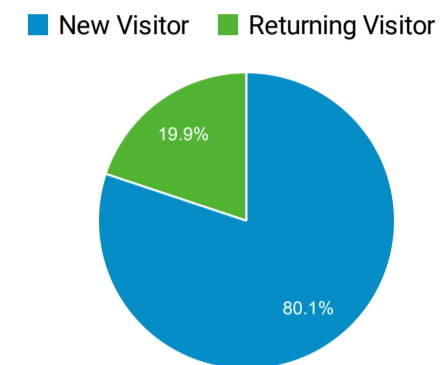

Top Internal Searches by Search Term

Search Term	Total Unique Searches
renew global entry	1,966
log in	1,551
global entry	1,423
login	1,147
global entry application	1,113
i-94	936
esta	889
log in global entry	759
esta application	673
global entry login	671

Top External Searches (Google - as reported)

Keyword	Sessions
(not set)	31,731
global entry	249
cbp	76
global entry application	67
global entry login	51
CBP	41
esta	29
cbp.gov	21
i736	21
https://www.cbp.gov/newsroom/media-releases/all?title=&field_newsroom_type_tid_1=81	20

New vs. Returned Visitors