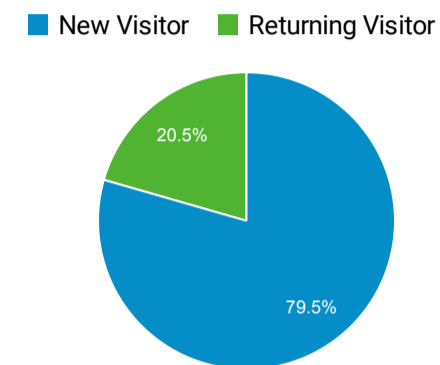

Top Internal Searches by Search Term

Search Term	Total Unique Searches
global entry	3,020
global entry application	2,965
renew global entry for us citizens	2,721
esta	2,074
global entry renewal	1,837
login	1,562
log in	1,431
i94	986
renewal	935
i-94	892

Top External Searches (Google - as reported)

Keyword	Sessions
(not set)	27,247
global entry	481
global entry application	92
cbp	89
esta	70
ace customs	47
cbp.gov	45
senti	41
us customs and border protection	38
ESTA	36

New vs. Returned Visitors