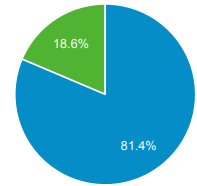

Top Internal Searches by Search Term

Search Term	Total Unique Searches
renew global entry for us citizens	1,681
global entry	1,256
global entry renewal - us citizen	878
login for global pass status	757
renewal global entry for us citizens	653
global entry appointment	619
i-94	609
travel history	586
sentri	571
i94	537

Top External Searches (Google - as reported)

Keyword	Sessions
( )	10,070

New vs. Returned Visitors

■ New Visitor ■ Returning Visitor