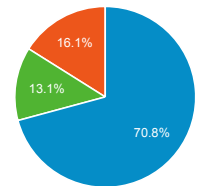

Avg. Visits per Visitor

■ 1 ■ 2 ■ Other